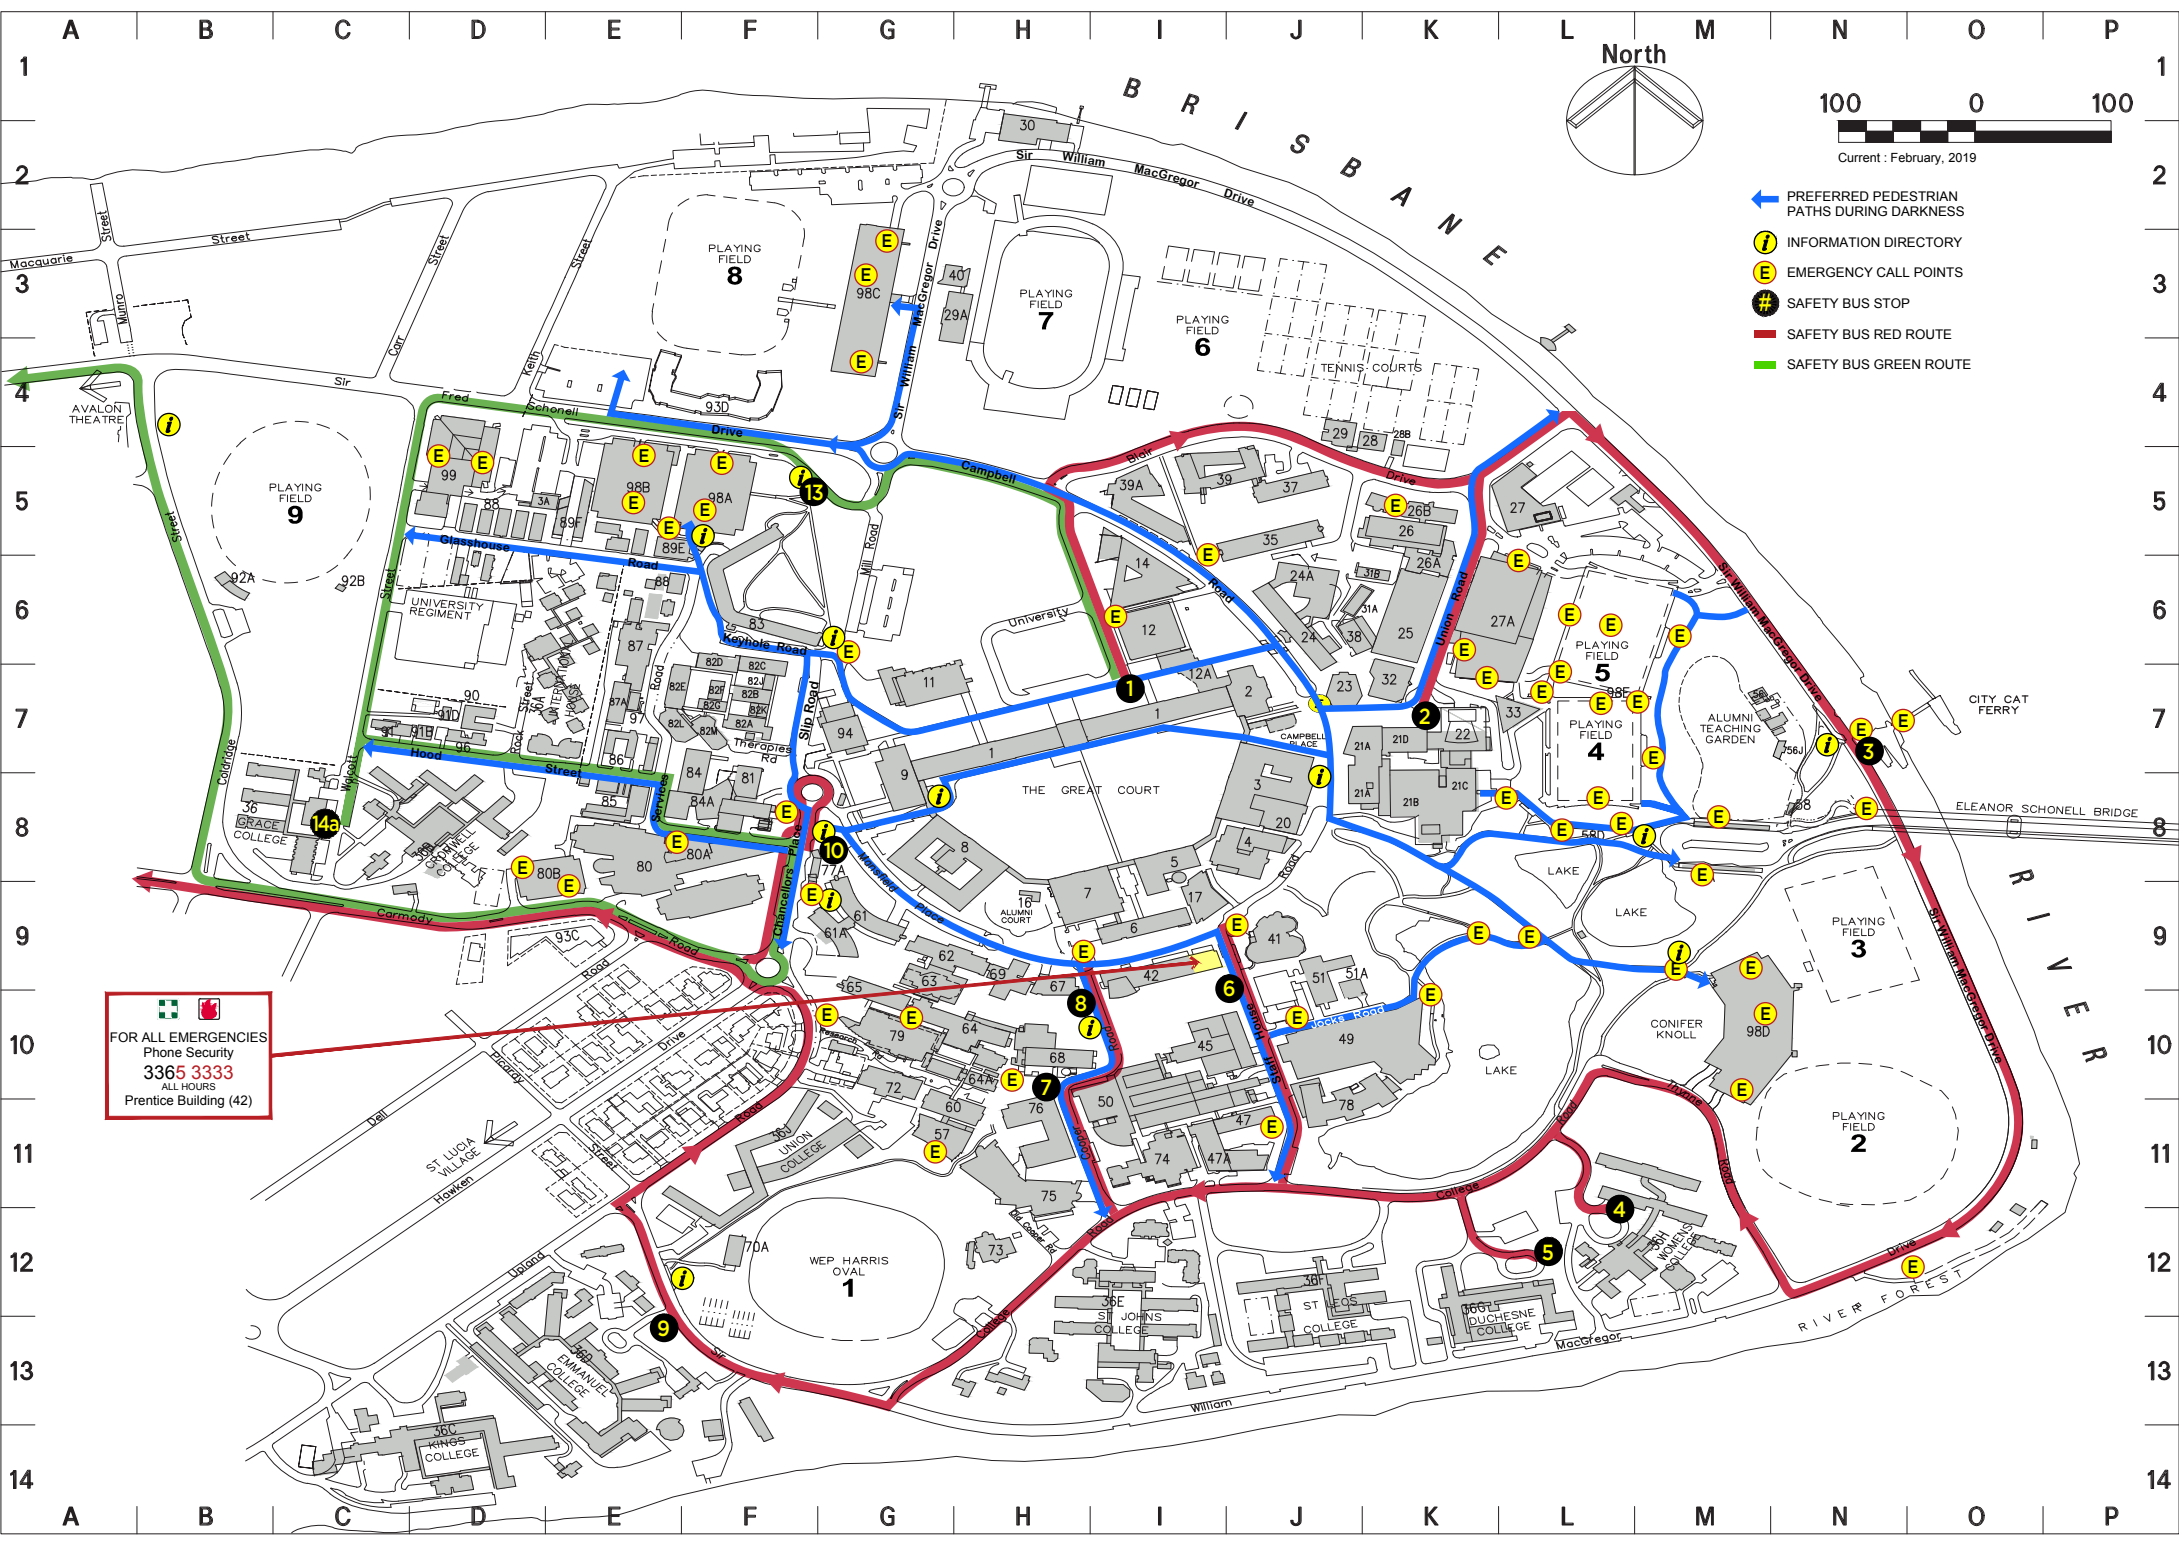

- ← PREFERRED PEDESTRIAN PATHS DURING DARKNESS
- i INFORMATION DIRECTORY
- E EMERGENCY CALL POINTS
- # SAFETY BUS STOP
- SAFETY BUS RED ROUTE
- SAFETY BUS GREEN ROUTE

FOR ALL EMERGENCIES
Phone Security
3365 3333
ALL HOURS
Prentice Building (42)

Safety Bus Timetable

NB. Times are approximate only - depending on pick-up/drop off volumes

Bus stop No.	Map Ref.	RED ROUTE Evenings Only	Runs during semester - Monday to Thursday 6.05pm-10.25pm & Friday 6.05pm-9.05pm							These times do not run on Friday	
			Runs during semester break- Monday to Friday 6.05pm-9.05pm (services do not run during the Christmas/New Year break or on public holidays)								
1	I7	University Drive/Duhig Bldg (Library)	6.05	6.45	7.25	8.05	8.45		9.25	10.05	
2	K7	Schonell Theatre	6.08	6.48	7.28	8.08	8.48		9.28	10.08	
3	N7	City Cat Ferry Terminal	6.11	6.51	7.31	8.11	8.51		9.31	10.11	
4	L12	The Women's College	6.12	6.52	7.32	8.12	8.52		9.32	10.12	
5	L12	Duchesne College	6.13	6.53	7.33	8.13	8.53		9.33	10.13	
6	I10	Staff House Road	6.16	6.56	7.36	8.16	8.56		9.36	10.16	
7	H11	Molecular Biosciences Plaza	6.18	6.58	7.38	8.18	8.58		9.38	10.18	
8	H10	Cooper Road	6.19	6.59	7.39	8.19	8.59		9.39	10.19	
9	E13	Emmanuel College	6.22	7.02	7.42	8.22	9.02		9.42	10.22	
11	G8	Chancellor's Place	6.25	7.05	7.45	8.25	9.05		9.45	10.25	
		Off-campus St Lucia - from	6.26	7.06	7.46	8.26	9.06		9.46	10.26	

Bus stop No.	Map Ref.	GREEN ROUTE Evenings Only	Runs during semester only - Monday to Thursday 6.10pm-10.50pm									
			This service does not run during semester break, during the Christmas /New Year break or public holidays									
1	I7	University Drive/Duhig Bldg (Library)	6.10	6.40	7.10	7.40	8.10	8.40	9.10	9.40	10.10	10.40
13	F5	Multi-level car park P4	6.14	6.44	7.14	7.44	8.14	8.44	9.14	9.44	10.14	10.44
14a	C8	Grace College (entrance)	6.16	6.46	7.16	7.46	8.16	8.46	9.16	9.46	10.16	10.46
11	G8	Chancellor's Place	6.18	6.48	7.18	7.48	8.18	8.48	9.18	9.48	10.18	10.48
		Off-campus St Lucia - from	6.20	6.50	7.20	7.50	8.20	8.50	9.20	9.50	10.20	10.50

DOWNLOAD AND REGISTER FOR THE SAFEZONE APP: A FREE mobile APP that connects you directly to UQ Security for immediate on-campus emergency or first-aid support 24/7. You are also able to view the Safety Bus locations as a live GPS feed simply by tapping the "Buses" menu item. You will be able to see the Safety Bus in motion and will be able to zoom and pan the map. Use this feature to save waiting for long periods at a bus stop, when there may be a safer, more comfortable location nearby.

More info about the APP is available at campuses.uq.edu.au/information-and-services/security/safezone