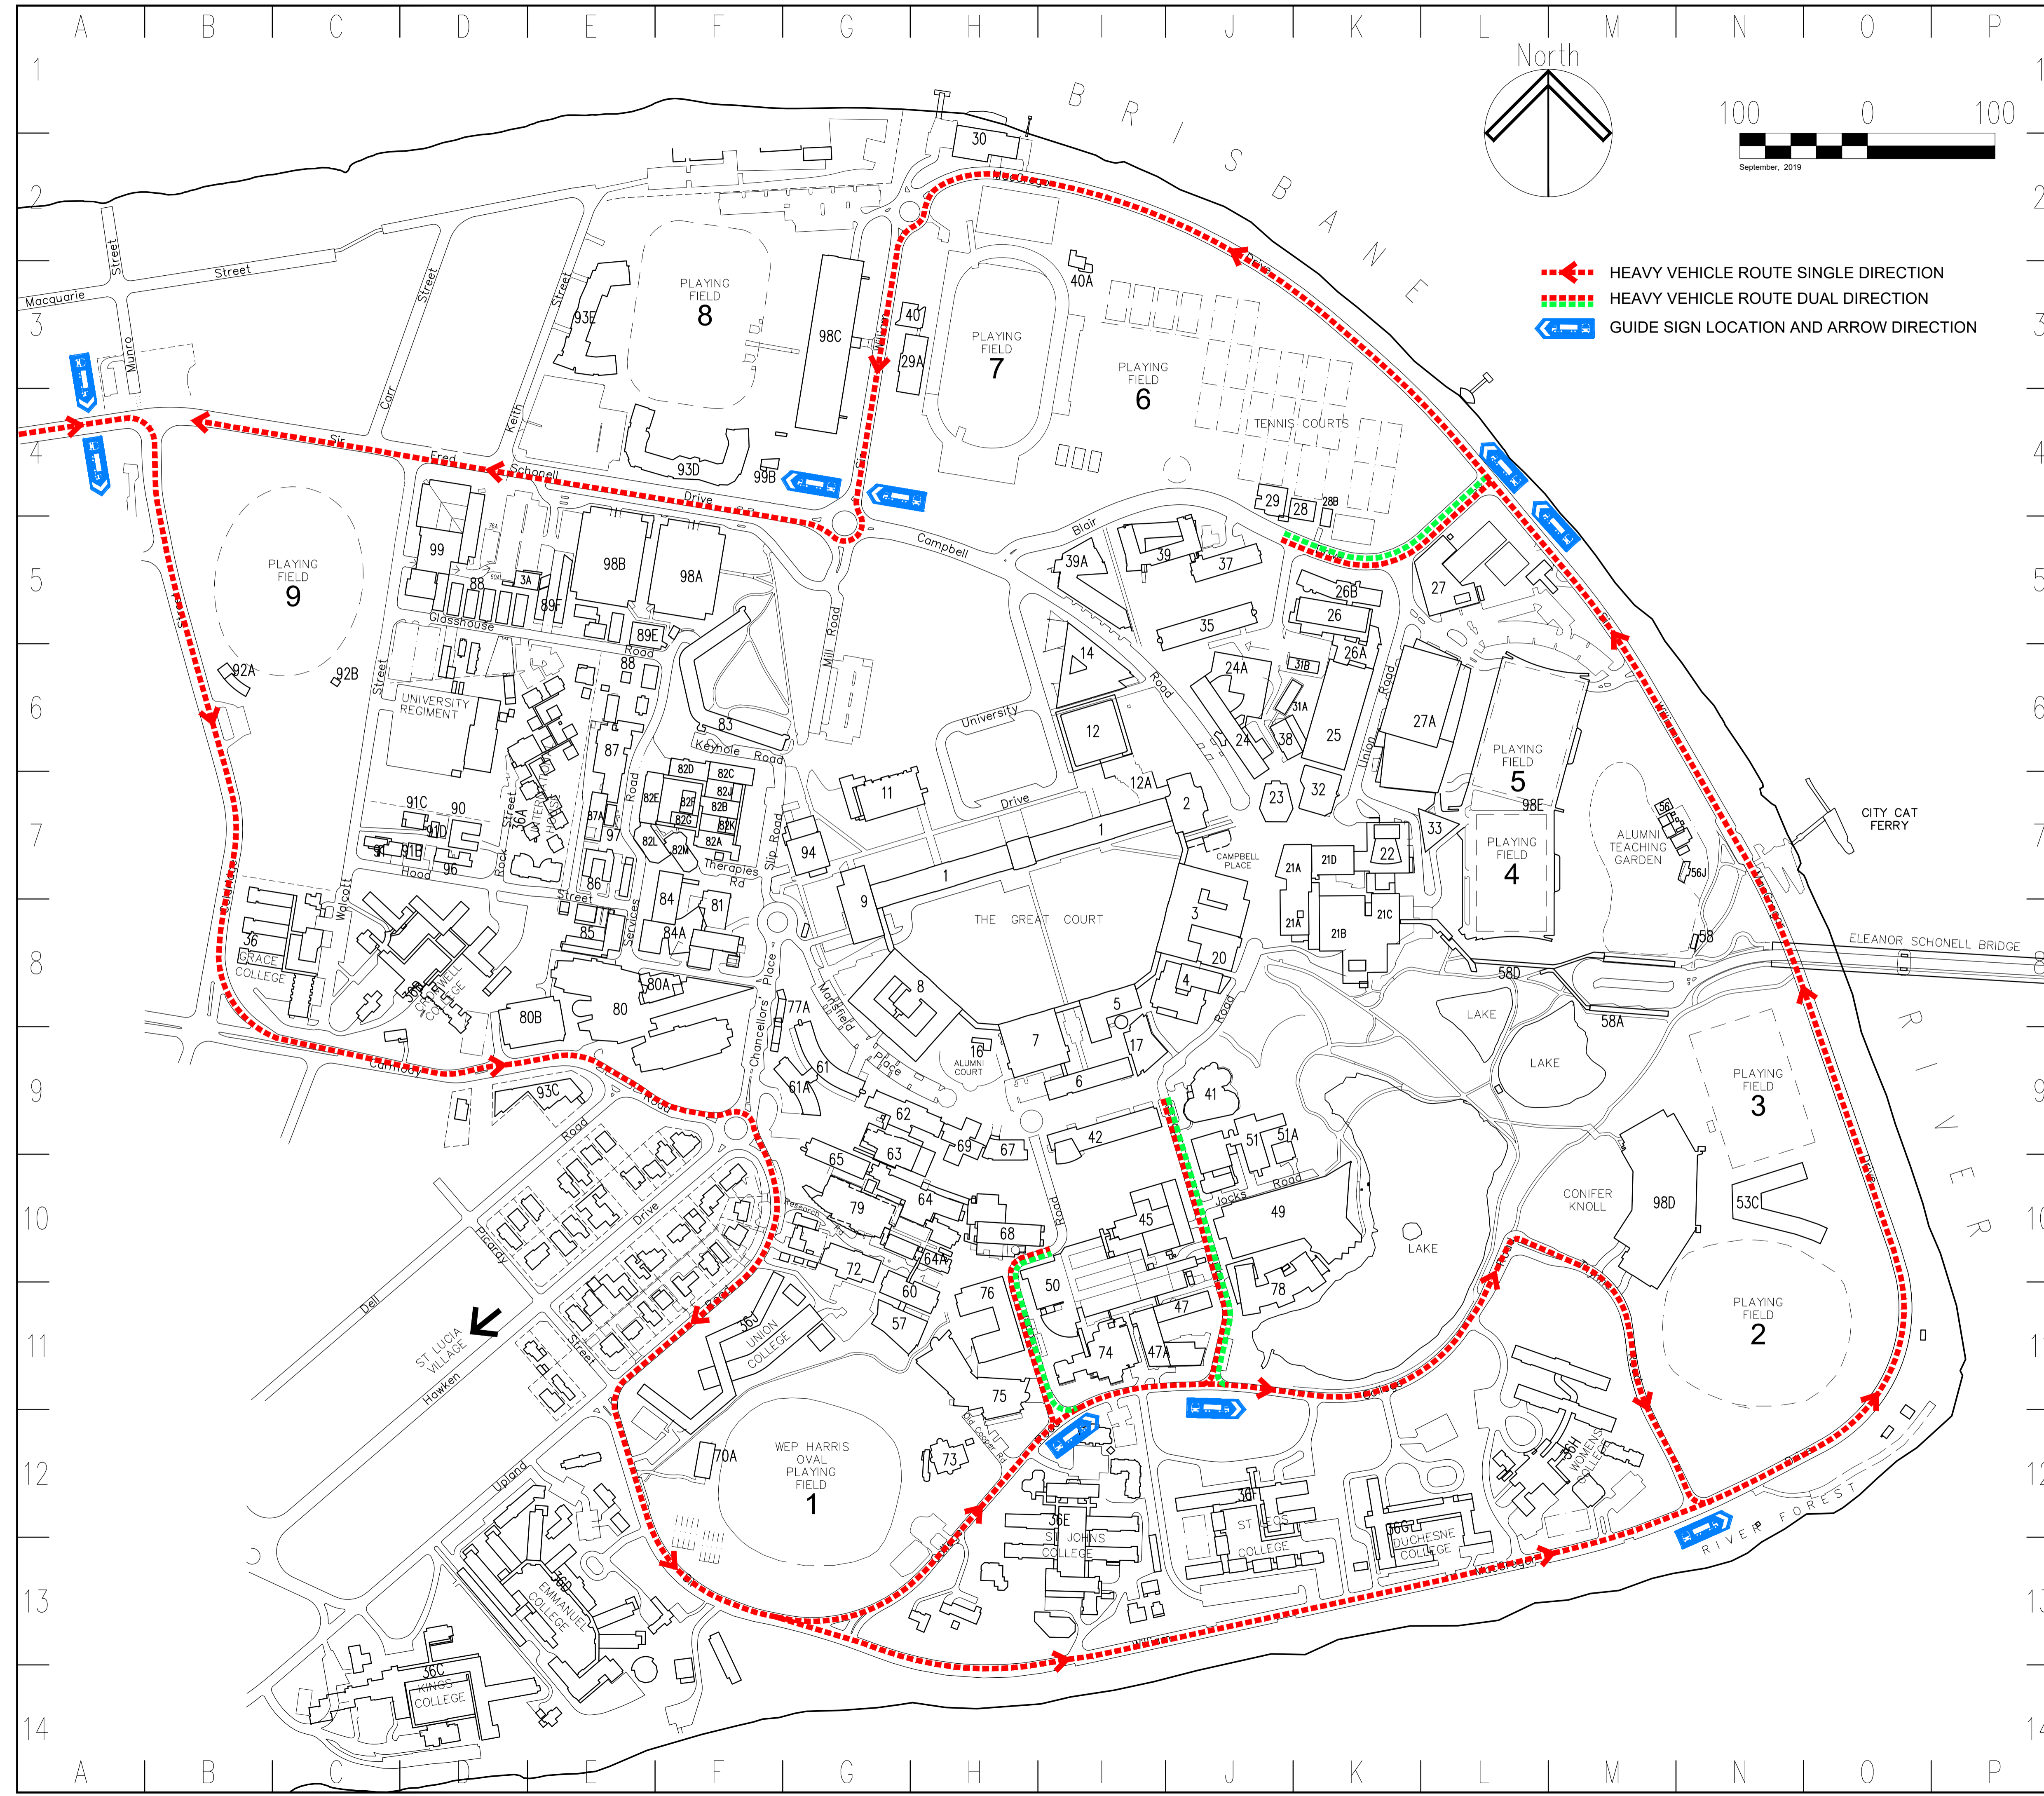

# St Lucia Campus 2019 HEAVY VEHICLE TRAFFIC FLOW

NO.	BUILDING NAME	MAP REF.
23	Abel Smith Lecture Theatre	J7
49	Advanced Engineering Building	J10
91C	Alumni Centre	D7
56J	Archaeology Teaching & Research Centre	N11
75	Aust Institute For Bioengineering & Nanotechnology	H17
47	Axon Building	J11
94	Biological Sciences Library	G7
89F	Boating & Diving Facility	E5
4	Bookshop	J8
61A	Brian Wilson Chancellery	G9
33	Building 33	L7
41	Building 41	J9
69	Building 69	H9
87	Building 87	E6
87A	Building 87A	E7
96	Building 96	D7
97	Building 97	E7
77A	Bus Shelter - Chancellors Place	F9
73	Campus Kindergarten	H12
89E	Central Glasshouse Building	E5
57	Centre for Advanced Imaging	G11
35	Chamberlain Building	J5
68	Chemistry Building	H10
	City Cat Ferry Terminal	N7
39	Colin Clark Building	I5
51A	Collaborative Design Laboratory	J10
99B	Community Garden Shelter	F4
98D	Conifer Knoll Parking Station	M10
26	Connell Building	K5
80B	CSIRO Car Park	E8
80A	CSIRO Controlled Environment Facility	F8
72	Cumbræ Stewart Building	G10
27	David Theile Olympic Pool	L5
74	Don Nicklin Building	I11
12A	Duhig Link	I7
12	Duhig North	I6
2	Duhig Tower	J7
30	Eric Freeman Boatshed	H1
1	Forgan Smith Building	I7
60	Gehrmann Laboratories	G10
39A	General Purpose North 3	I5
78	General Purpose South	J11
20	Global Change Institute	J8
8	Goddard Building	G8
32	Gordon Greenwood Building	K7
83	Hartley Teakle Building	F6
50	Hawken Engineering Building	I11
26B	Human Movement Studies Building	K5
26A	Human Performance Laboratories	K6
85	Industrial Centre	E8
31B	ISSR Research Hub	K6
61	J.D. Story Administration Building	G9
11	James & Mary Emelia Mayne Centre	G7
47A	James Foots Building, Sir	I11
62	John Hines Building	G9
37	Joyce Ackroyd Building	J5
17	Learning Innovation Building	I9
14	Llew Edwards Building, Sir	I5
45	Mansergh Shaw Building	I10
93D	Margaret Cribb Early Learning	F4
24A	McElwain Building	J6
9	Michie Building	G8
76	Molecular Biosciences	H11
98A/B	Multi-Level Car Parks P4 & P3	F5/E5
93C	Munro Childcare Centre	E9
81	Otto Hirschfeld Building	F8
98C	Parking Station P8	G3
7	Parnell Building	H9
70A	Pavilion (Playing Field 1)	F12
92A	Pavilion (Playing Field 7)	B6
53C	Pavilion Playing Fields 2 & 3	N10
6	Physics Annexe	I9
63	Physiology Lecture Theatres	G9
63	Physiology Refectory	G9
93E	Playhouse Child Care Centre P1 UC	E3
42	Prentice Building (incl. Prentice Centre)	I9
67	Priestley Building	H9
80	Queensland Bioscience Precinct	E8
79	Queensland Brain Institute	G10
16	Radon Pavilion	H8
5	Richards Building	I8
64A	Ritchie Research Laboratories	G10
40	Rugby Clubhouse	H3
22	Schonell Theatre	K7
82A-M	Seddon Buildings	F7
91B	Seminar Building (Hood St)	F7
65	Skerman Building	G10
31A	Social Sciences Annexe	J6
24	Social Sciences Building	J6
3	Steele Building	J8
3A	Steele Hut Space Bank	D5
98E	Synthetic Playing Fields P10	L7
84A	Therapies Annexe	F8
84	Therapies Building	F8
27A	UQ Centre P10	K6
58A	UQ Lakes Bus Station	M8
38	UQ Multi-faith Chaplaincy Centre	J6
28B	UQ Sport Academy	K5
29A	UQ Sport Athletic Centre	H3
25	UQ Sport Fitness Centre	K6
29	UQ Sport Tennis Centre	J4
28	UQ Sport Tennis Pavilion	J4
21A-D	UQ Union Complex	K8
99	Warehouse Building P1	D4
64	William MacGregor Building, Sir	H10
51	Zelman Cowen Building	J9