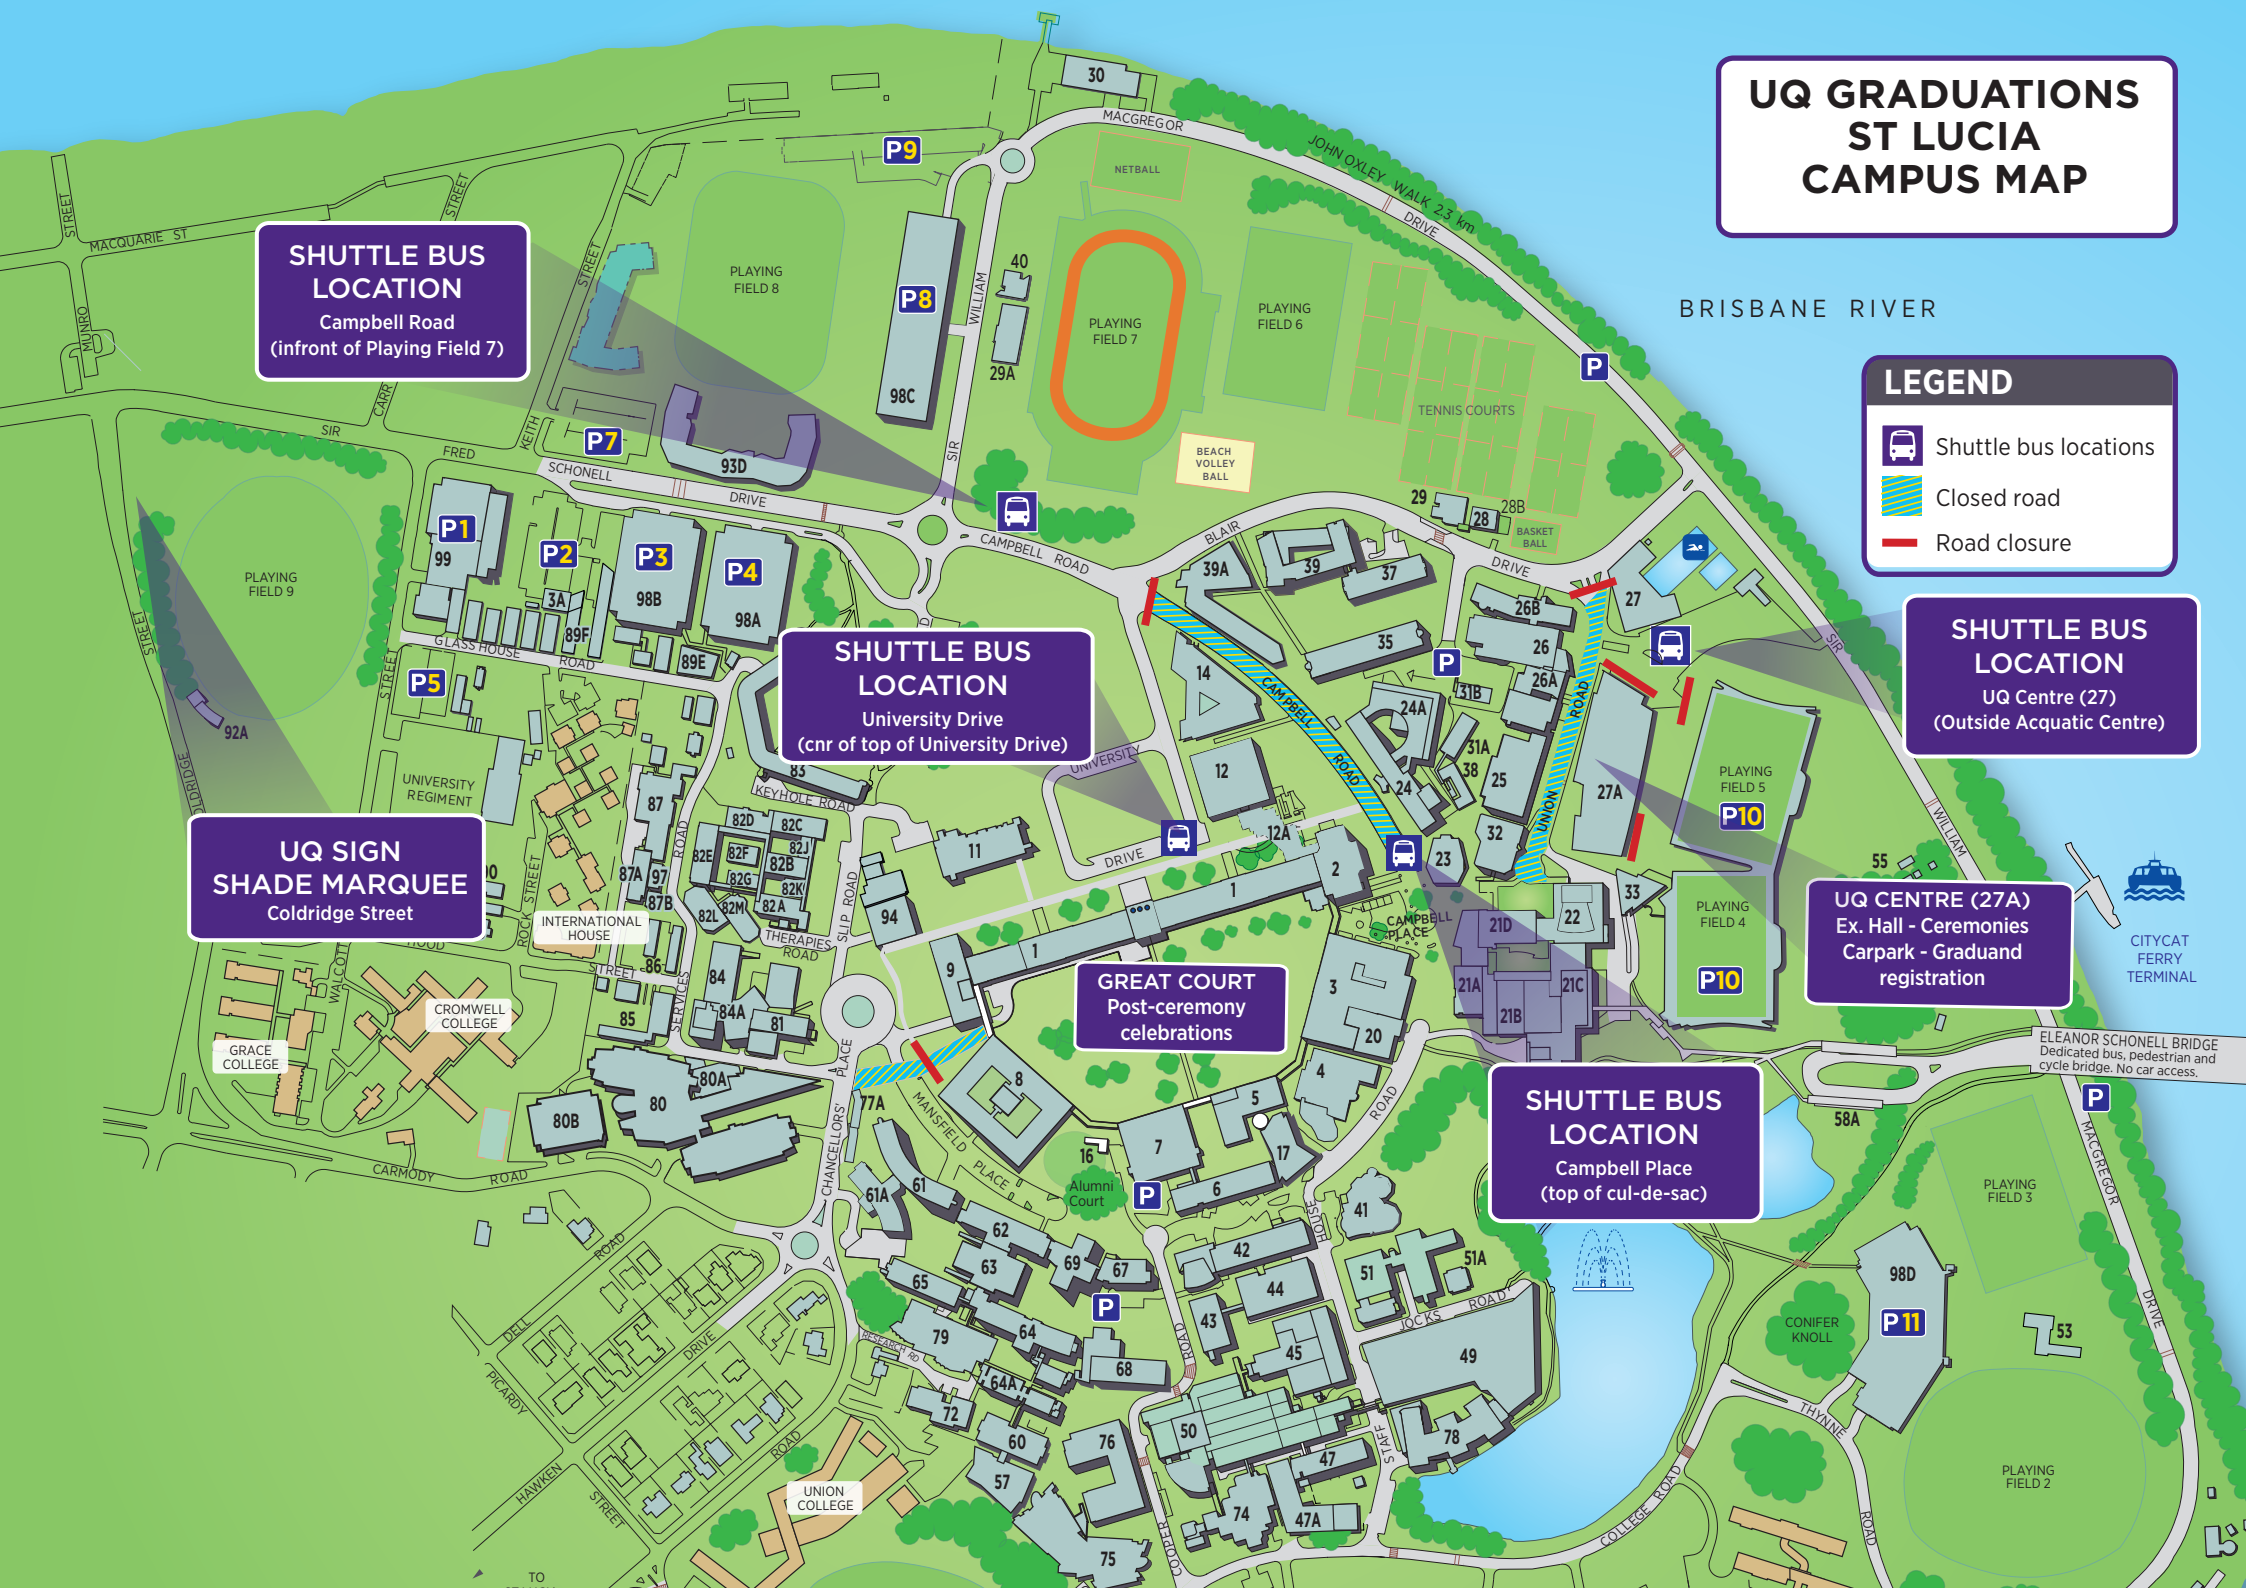

UQ GRADUATIONS ST LUCIA CAMPUS MAP

SHUTTLE BUS LOCATION
Campbell Road
(infront of Playing Field 7)

SHUTTLE BUS LOCATION
University Drive
(cnr of top of University Drive)

**UQ SIGN
SHADE MARQUEE**
Coldridge Street

GREAT COURT
Post-ceremony
celebrations

UQ CENTRE (27A)
Ex. Hall - Ceremonies
Carpark - Graduand
registration

SHUTTLE BUS LOCATION
Campbell Place
(top of cul-de-sac)

LEGEND

-  Shuttle bus locations
-  Closed road
-  Road closure

SHUTTLE BUS LOCATION
UQ Centre (27)
(Outside Acquatic Centre)

CITYCAT
FERRY
TERMINAL

ELEANOR SCHONELL BRIDGE
Dedicated bus, pedestrian and
cycle bridge. No car access.