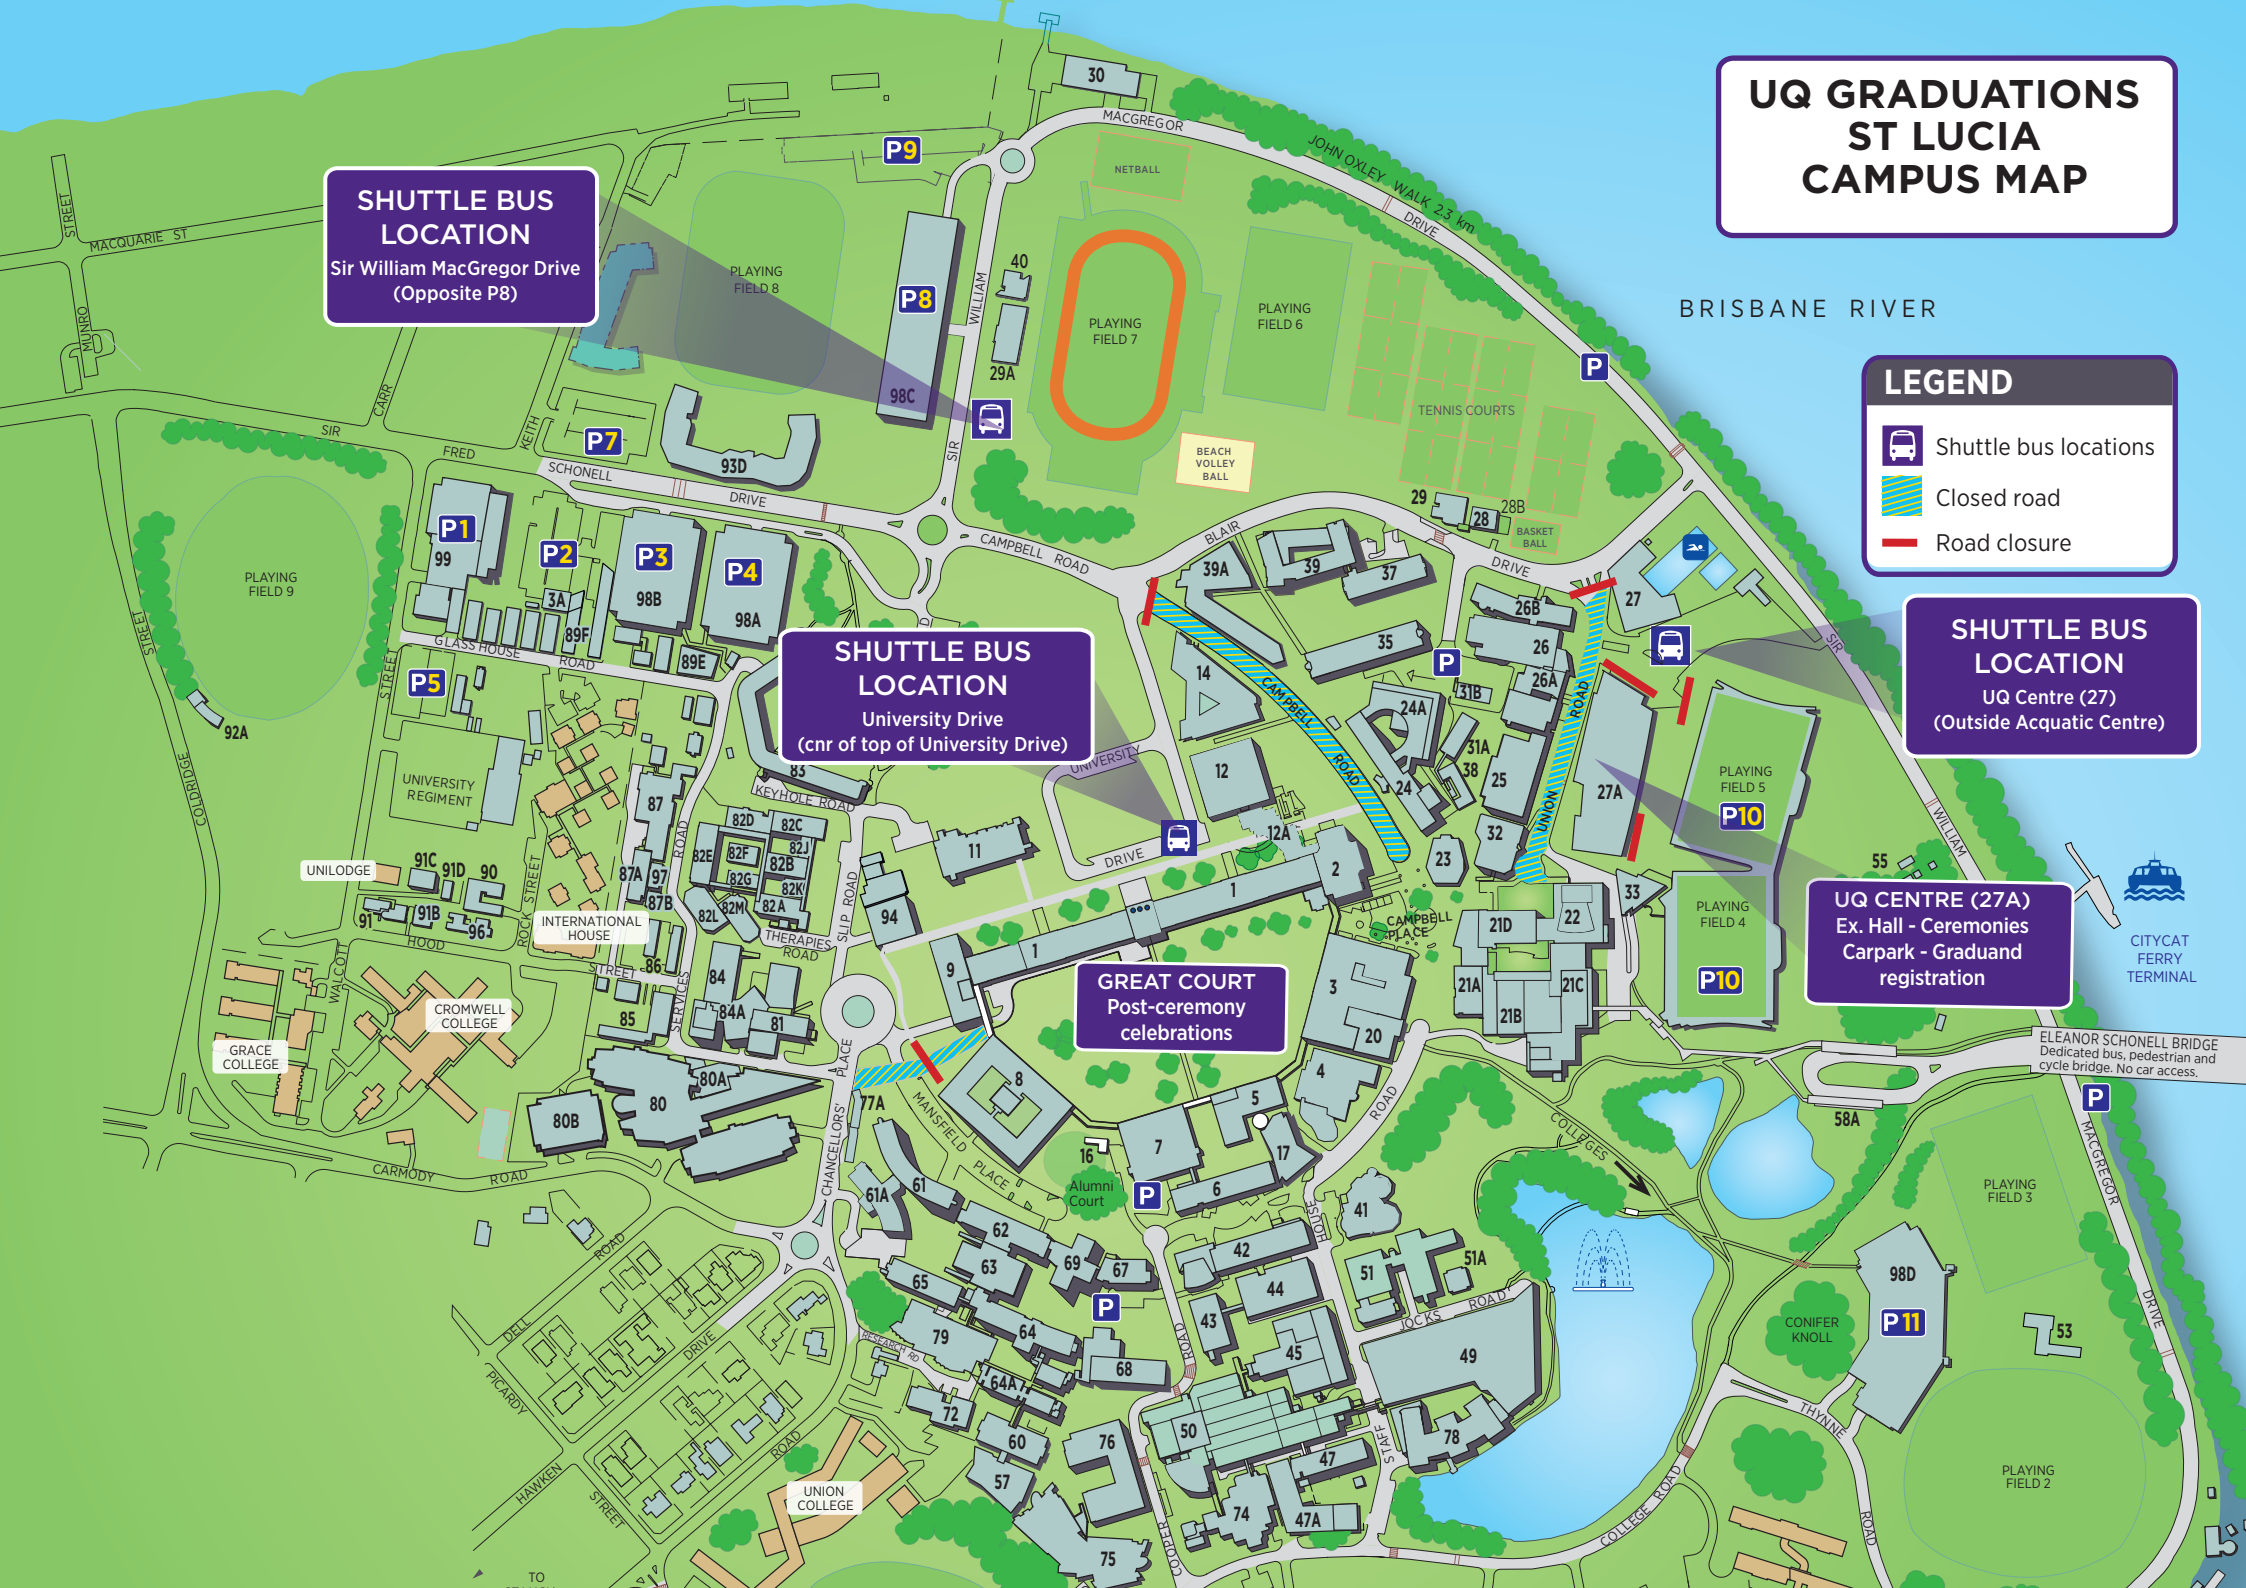

UQ GRADUATIONS ST LUCIA CAMPUS MAP

SHUTTLE BUS LOCATION
Sir William MacGregor Drive
(Opposite P8)

SHUTTLE BUS LOCATION
University Drive
(cnr of top of University Drive)

LEGEND

- Shuttle bus locations
- Closed road
- Road closure

SHUTTLE BUS LOCATION
UQ Centre (27)
(Outside Acquatic Centre)

UQ CENTRE (27A)
Ex. Hall - Ceremonies
Carpark - Graduand registration

GREAT COURT
Post-ceremony celebrations

CITYCAT FERRY TERMINAL

ELEANOR SCHONELL BRIDGE
Dedicated bus, pedestrian and cycle bridge. No car access.