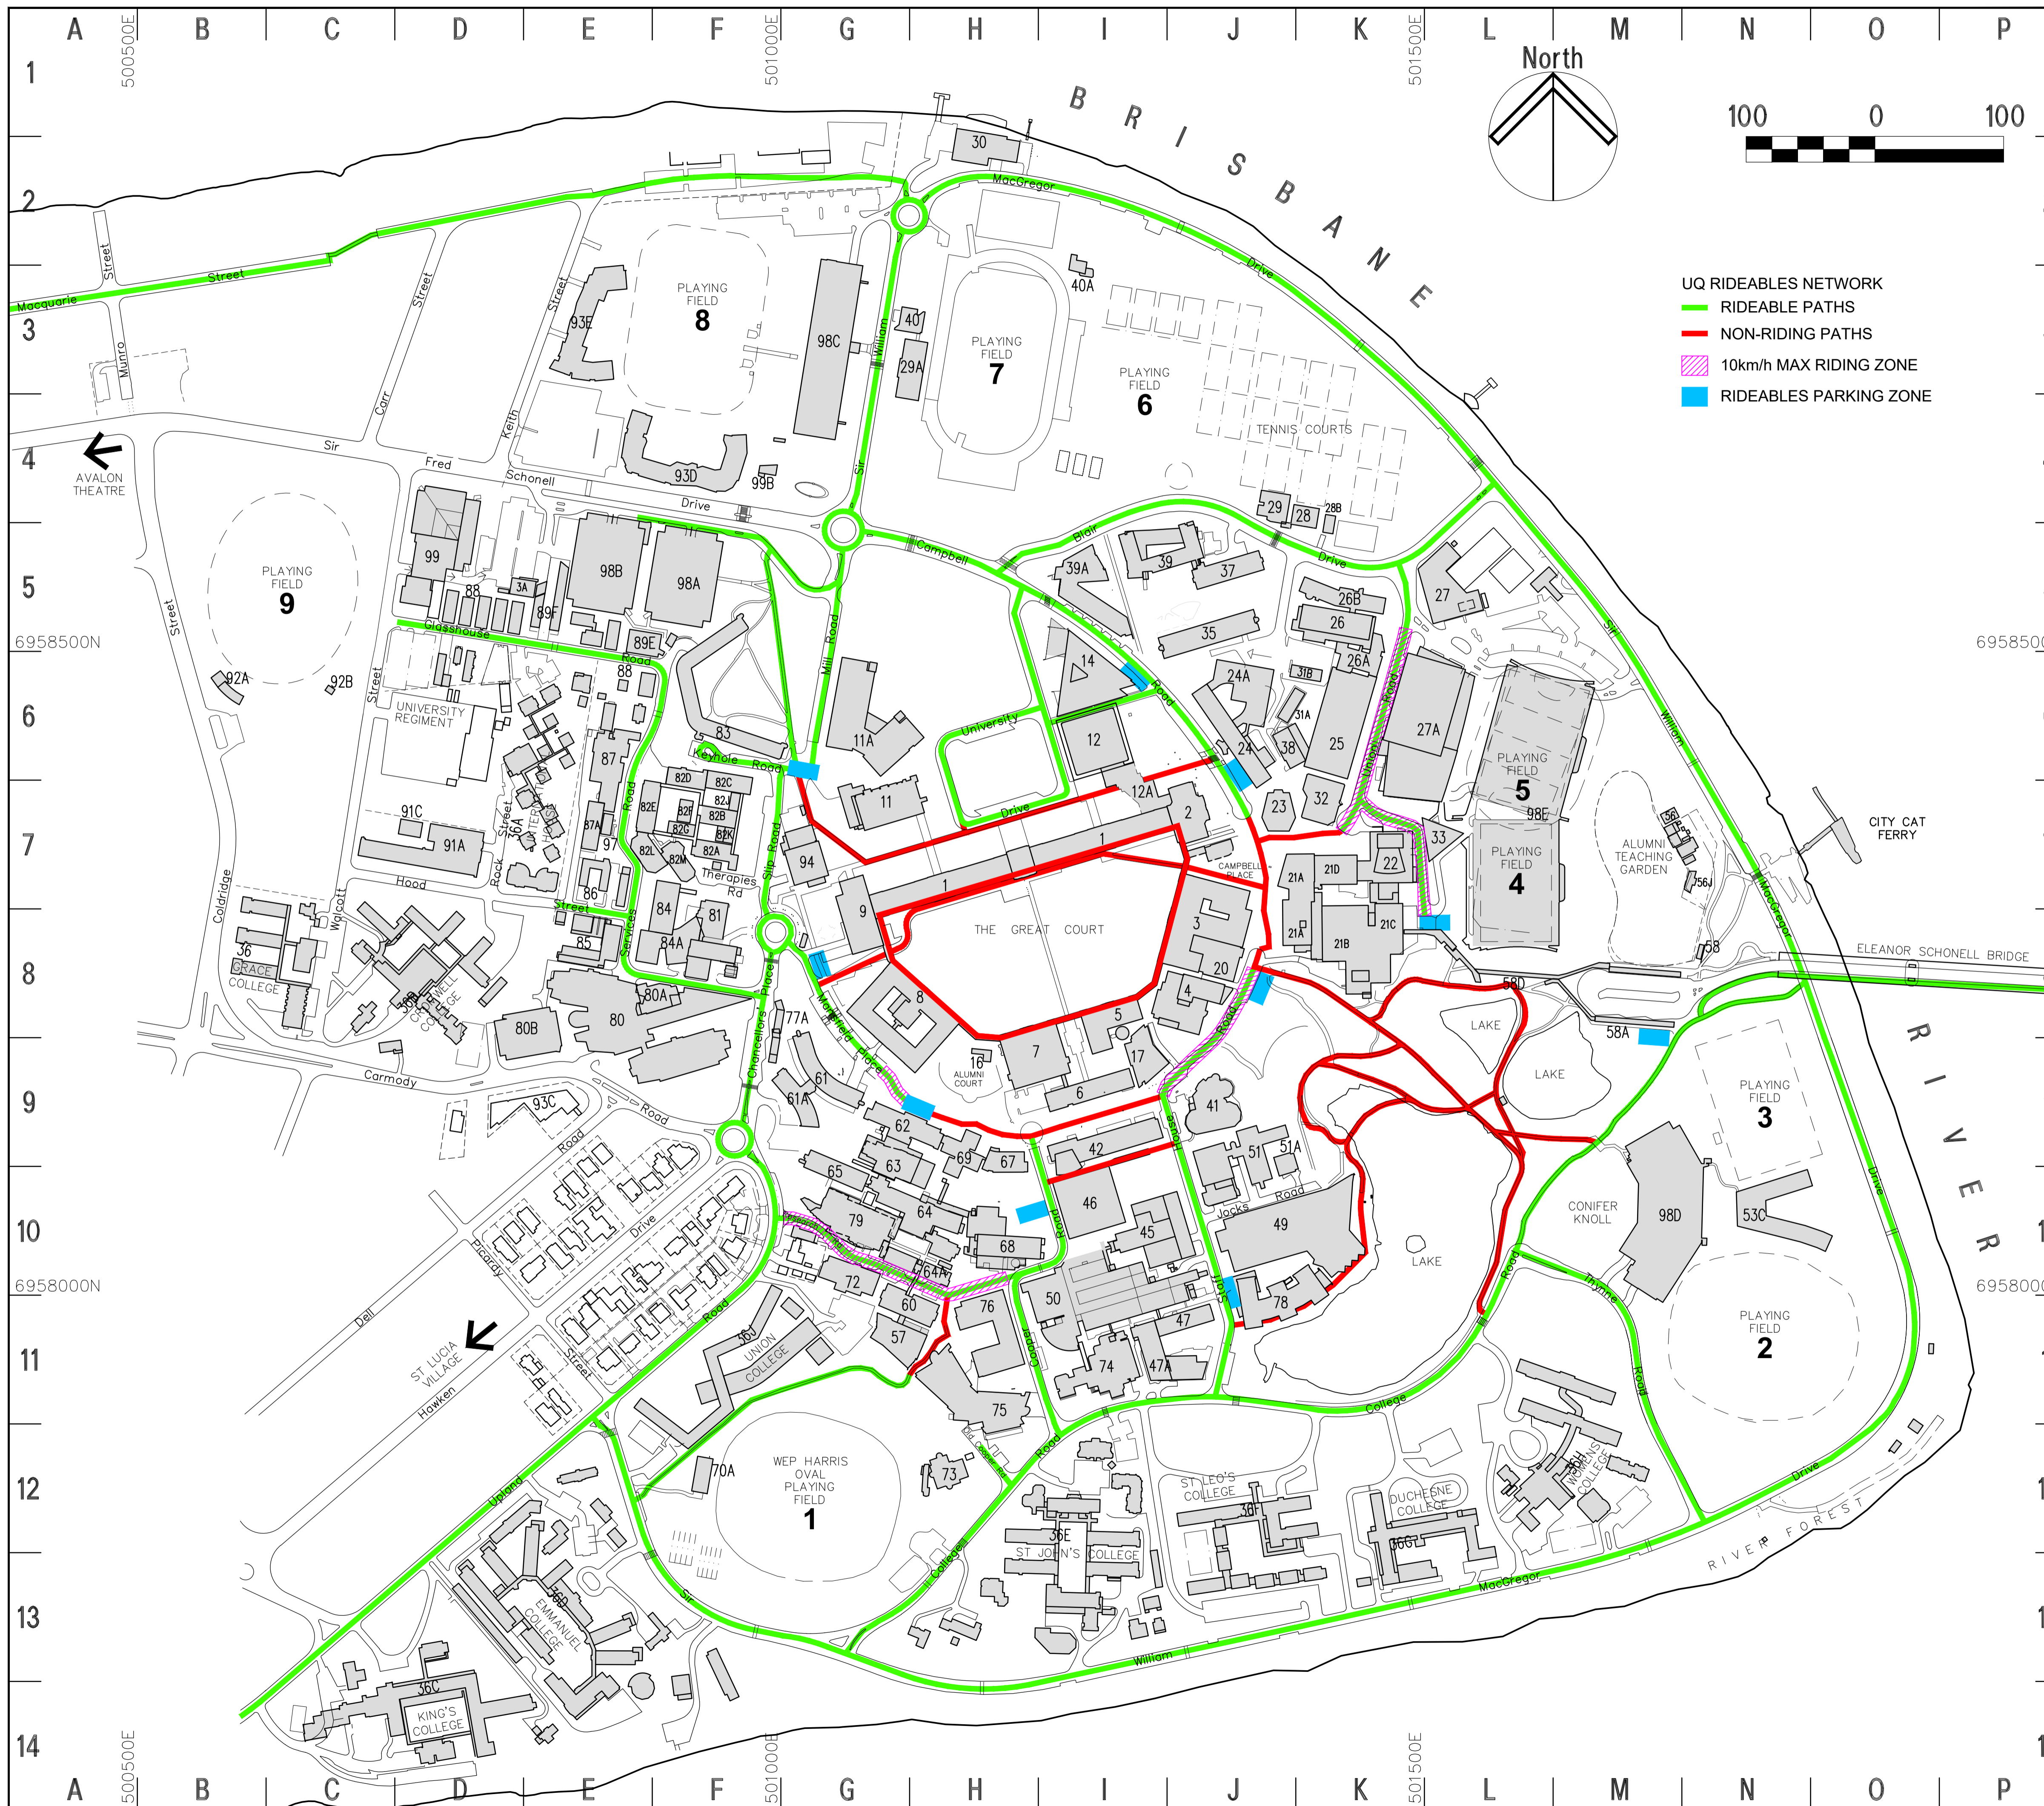

St Lucia Campus 2021 RIDEABLES NETWORK

- UQ RIDEABLES NETWORK**
- RIDEABLE PATHS
 - NON-RIDING PATHS
 - 10km/h MAX RIDING ZONE
 - RIDEABLES PARKING ZONE

NO.	BUILDING NAME	MAP REF.
23	Abel Smith Lecture Theatre	J7
49	Advanced Engineering Building	J10
91C	Alumni Centre	D7
46	Andrew N. Liveris Building	I10
56J	Archaeology Teaching & Research Centre	N7
40A	Athletics Field Shelter North	I2
75	Aust Institute For Bioengineering & Nanotechnology	H11
47	Axon Building	J11
94	Biological Sciences Library	G7
89F	Boating & Diving Facility	E5
4	Bookshop	J8
61A	Brian Wilson Chancellery	G9
33	Building 33	L7
41	Building 41	J9
69	Building 69	H9
87	Building 87	E6
87A	Building 87A	E7
97	Building 97	E7
77A	Bus Shelter - Chancellors Place	F9
73	Campus Kindergarten	H12
89E	Central Glasshouse Building	E5
57	Centre for Advanced Imaging	G11
35	Chamberlain Building	J5
68	Chemistry Building	H10
	City Cat Ferry Terminal	N7
	Colin Clark Building	I5
39	Collaborative Design Laboratory	J10
51A	Community Garden Shelter	F4
99B	Confiner Knoll Parking Station	M10
98D	Connell Building	K5
26	CSIRO Car Park	E8
80B	CSIRO Controlled Environment Facility	F8
80A	Cumbræ Stewart Building	G10
72	David Theile Olympic Pool	L5
27	Don Nicklin Building	I11
74	Duhig Link	I7
12A	Duhig North	I6
2	Duhig Tower	J7
30	Eric Freeman Boatshed	H1
1	Forgan Smith Building	I7
60	Gehrmann Laboratories	G10
39A	General Purpose North 3	I5
78	General Purpose South	J11
20	Global Change Institute	J8
8	Goddard Building	G8
32	Gordon Greenwood Building	K7
83	Hartley Teakle Building	F6
50	Hawken Engineering Building	I11
26B	Human Movement Studies Building	K5
26A	Human Performance Laboratories	K6
85	Industrial Centre	E8
31B	ISSR Research Hub	K6
61	J.D. Story Administration Building	G9
11	James & Mary Emelia Mayne Centre	G7
47A	James Foots Building, Sir	I11
62	John Hines Building	G9
37	Joyce Ackroyd Building	J5
17	Learning Innovation Building	I9
14	Llew Edwards Building, Sir	I5
45	Mansergh Shaw Building	I10
93D	Margaret Cribb Early Learning	F4
24A	McElwain Building	J6
9	Michie Building	G8
11A	Modwest	G6
76	Molecular Biosciences	H11
98A/B	Multi-Level Car Parks	F5/E5
93C	Munro Childcare Centre	E9
81	Otto Hirschfeld Building	F8
98C	Parking Station	G3
7	Parnell Building	H9
70A	Pavilion (Playing Field 1)	F12
92A	Pavilion (Playing Field 7)	B6
53C	Pavilion Playing Fields 2 & 3	N10
6	Physics Annexe	I9
63	Physiology Lecture Theatres	G9
63	Physiology Refectory	G9
93E	Playhouse Child Care Centre	E3
42	Prentice Building (incl. Prentice Centre)	I9
67	Priestley Building	H9
80	Queensland Bioscience Precinct	E8
79	Queensland Brain Institute	G10
16	Radon Pavilion	H8
5	Richards Building	I8
64A	Ritchie Research Laboratories	G10
40	Rugby Clubhouse	H3
22	Schonell Theatre	K7
82A-M	Seddon Buildings	F7
91B	Seminar Building (Hood St)	F7
65	Skerman Building	G10
31A	Social Sciences Annexe	J6
24	Social Sciences Building	J6
3	Steele Building	J8
3A	Steele Hut Space Bank	D5
98E	Synthetic Playing Fields	L7
84A	Therapies Annexe	F8
84	Therapies Building	F8
27A	UQ Centre	K6
58A	UQ Lakes Bus Station	M8
38	UQ Multi-faith Chaplaincy Centre	J6
28B	UQ Sport Academy	K5
29A	UQ Sport Athletic Centre	H3
25	UQ Sport Fitness Centre	K6
29	UQ Sport Tennis Centre	J4
28	UQ Sport Tennis Pavilion	J4
21A-D	UQ Union Complex	K8
99	Warehouse Building	D4
64	William MacGregor Building, Sir	H10
51	Zelman Cowen Building	J9