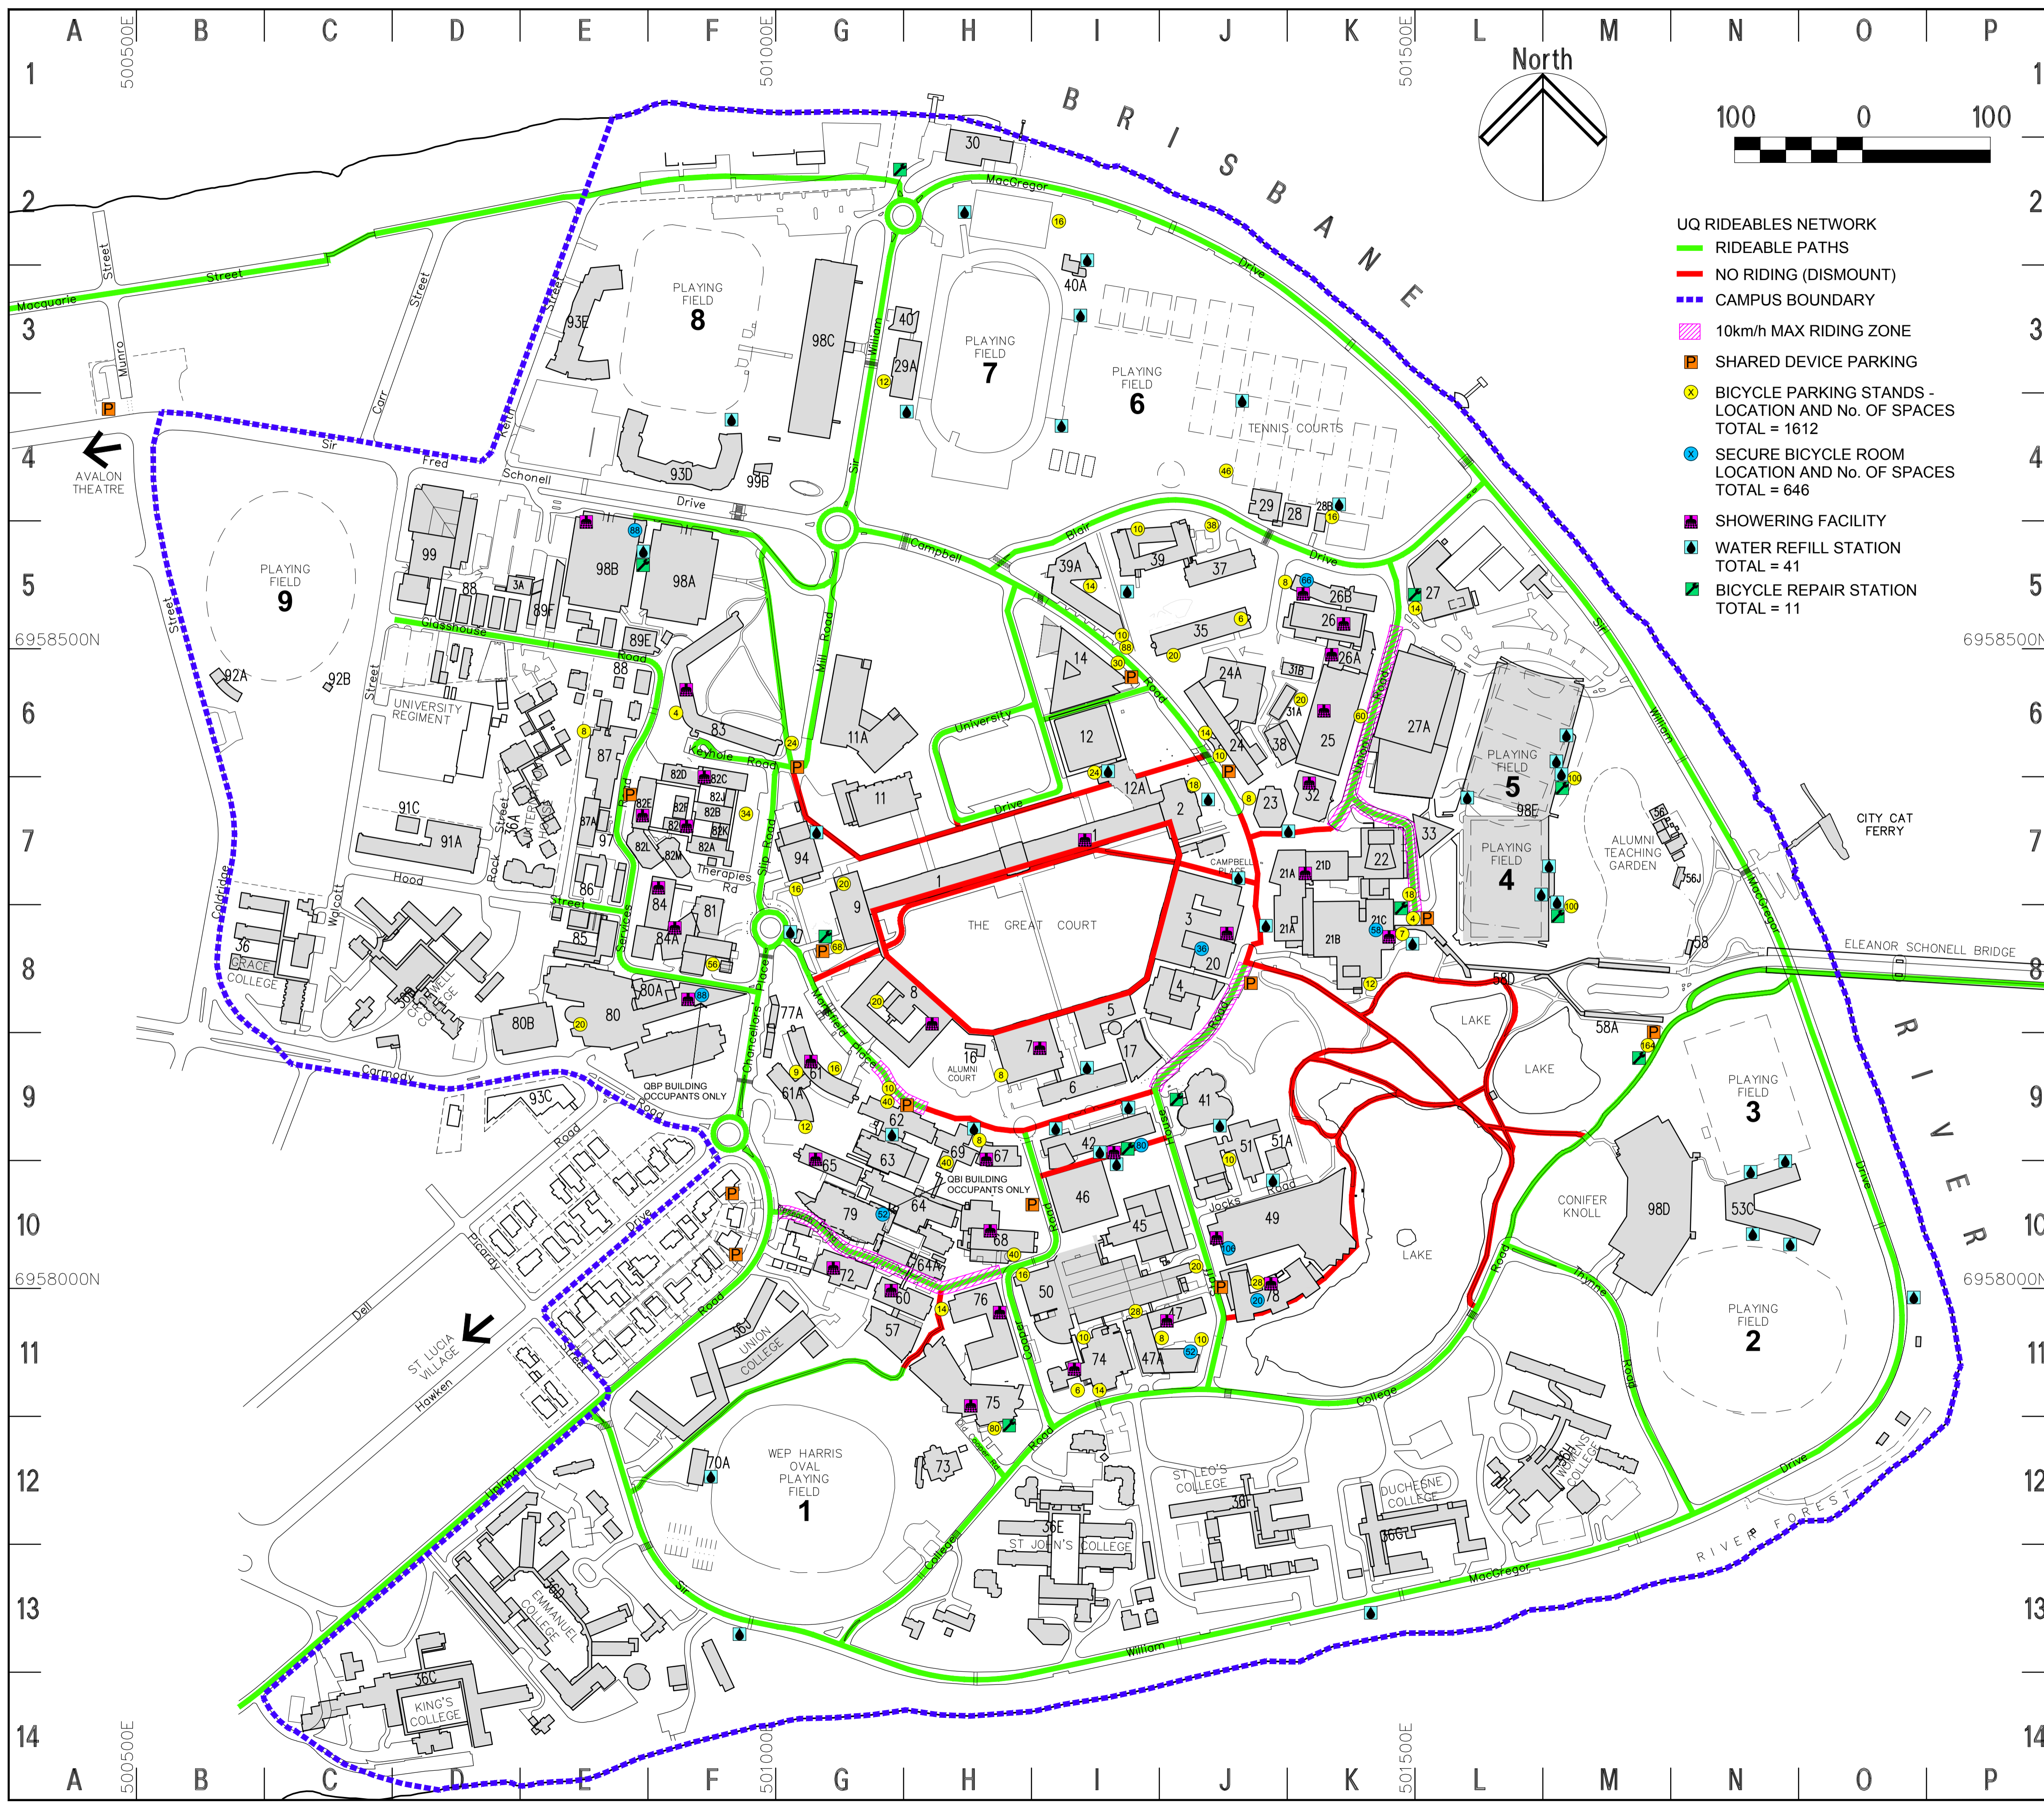

St Lucia Campus 2021 RIDEABLES NETWORK

NO.	BUILDING NAME	MAP REF.
23	Abel Smith Lecture Theatre	J7
49	Advanced Engineering Building	J10
91C	Alumni Centre	D7
46	Andrew N. Liveris Building	I10
56J	Archaeology Teaching & Research Centre	N7
40A	Athletics Field Shelter North	I2
75	Aust Institute For Bioengineering & Nanotechnology	H11
47	Axon Building	J11
94	Biological Sciences Library	G7
89F	Boating & Diving Facility	E5
4	Bookshop	J8
61A	Brian Wilson Chancellery	G9
33	Building 33	L7
41	Building 41	J9
69	Building 69	H9
87	Building 87	E6
87A	Building 87A	E7
97	Building 97	E7
77A	Bus Shelter - Chancellors Place	F9
73	Campus Kindergarten	H12
89E	Central Glasshouse Building	E5
57	Centre for Advanced Imaging	G11
35	Chamberlain Building	J5
68	Chemistry Building	H10
	City Cat Ferry Terminal	N7
	Colin Clark Building	I5
39	Collaborative Design Laboratory	J10
51A	Community Garden Shelter	F4
99B	Confiner Knoll Parking Station	M10
98D	Connell Building	K5
26	CSIRO Car Park	E8
80B	CSIRO Controlled Environment Facility	F8
80A	Cumbræ Stewart Building	G10
72	David Theile Olympic Pool	L5
27	Don Nicklin Building	I11
74	Duhig Link	I7
12A	Duhig North	I6
12	Duhig Tower	J7
2	Eric Freeman Boatshed	H1
30	Forgan Smith Building	I7
1	Gehrmann Laboratories	G10
60	General Purpose North 3	I5
39A	General Purpose South	J11
78	Global Change Institute	J8
20	Goddard Building	G8
32	Gordon Greenwood Building	K7
83	Hartley Teakle Building	F6
50	Hawken Engineering Building	I11
26B	Human Movement Studies Building	K5
26A	Human Performance Laboratories	K6
85	Industrial Centre	E8
31B	ISSR Research Hub	K6
61	J.D. Story Administration Building	G9
11	James & Mary Emelia Mayne Centre	G7
47A	James Foots Building, Sir	I11
62	John Hines Building	G9
37	Joyce Ackroyd Building	J5
17	Learning Innovation Building	I9
14	Llew Edwards Building, Sir	I5
45	Mansergh Shaw Building	I10
93D	Margaret Crabb Early Learning	F4
24A	McEwain Building	J6
9	Michie Building	G8
11A	Modwest	G6
76	Molecular Biosciences	H11
98A/B	Multi-Level Car Parks	F5/E5
93C	Munro Childcare Centre	E9
81	Otto Hirschfeld Building	F8
98C	Parking Station	G3
7	Parnell Building	H9
70A	Pavilion (Playing Field 1)	F12
92A	Pavilion (Playing Field 7)	B6
53C	Pavilion Playing Fields 2 & 3	N10
6	Physics Annexe	I9
63	Physiology Lecture Theatres	G9
63	Physiology Refectory	G9
93E	Playhouse Child Care Centre	E3
42	Prentice Building (incl. Prentice Centre)	I9
67	Priestley Building	H9
80	Queensland Bioscience Precinct	E8
79	Queensland Brain Institute	G10
16	Radon Pavilion	H8
5	Richards Building	I8
64A	Ritchie Research Laboratories	G10
40	Rugby Clubhouse	H3
22	Schonell Theatre	K7
82A-M	Seddon Buildings	F7
91B	Seminar Building (Hood St)	F7
65	Skerman Building	G10
31A	Social Sciences Annexe	J6
24	Social Sciences Building	J6
3	Steele Building	J8
3A	Steele Hut Space Bank	D5
98E	Synthetic Playing Fields	L7
84A	Therapies Annexe	F8
84	Therapies Building	F8
27A	UQ Centre	K6
58A	UQ Lakes Bus Station	M8
38	UQ Multi-faith Chaplaincy Centre	J6
28B	UQ Sport Academy	K5
29A	UQ Sport Athletic Centre	H3
25	UQ Sport Fitness Centre	K6
29	UQ Sport Tennis Centre	J4
28	UQ Sport Tennis Pavilion	J4
21A-D	UQ Union Complex	K8
99	Warehouse Building	D4
64	William MacGregor Building, Sir	H10
51	Zelman Cowen Building	J9