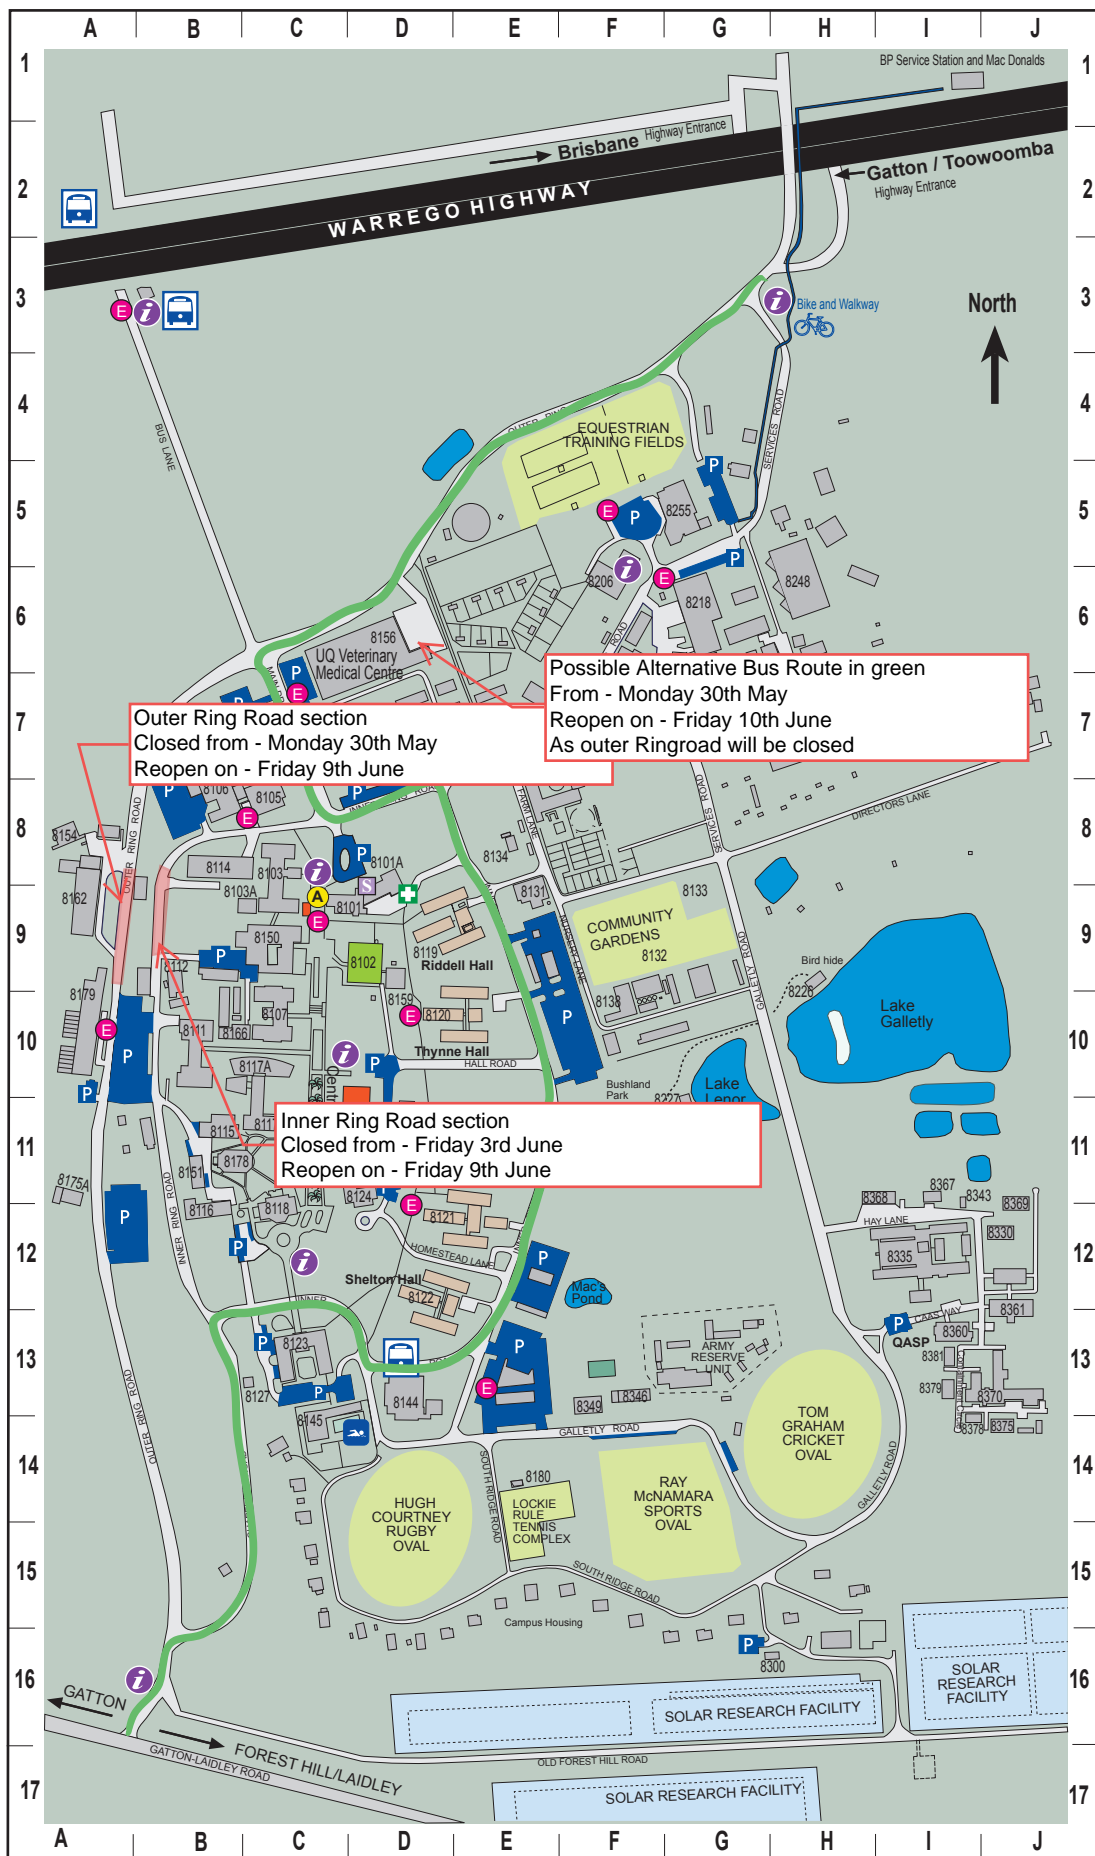

# UQ Gatton Campus Map

Visitor Information					
	Student Info Centre		Childcare & Preschool		Bus Terminal
	Library		Emergency Call Points		Automatic Teller Machine
	Eating Facilities		Health Service		Information Directories
	Residential Halls		Parking (restrictions apply)		