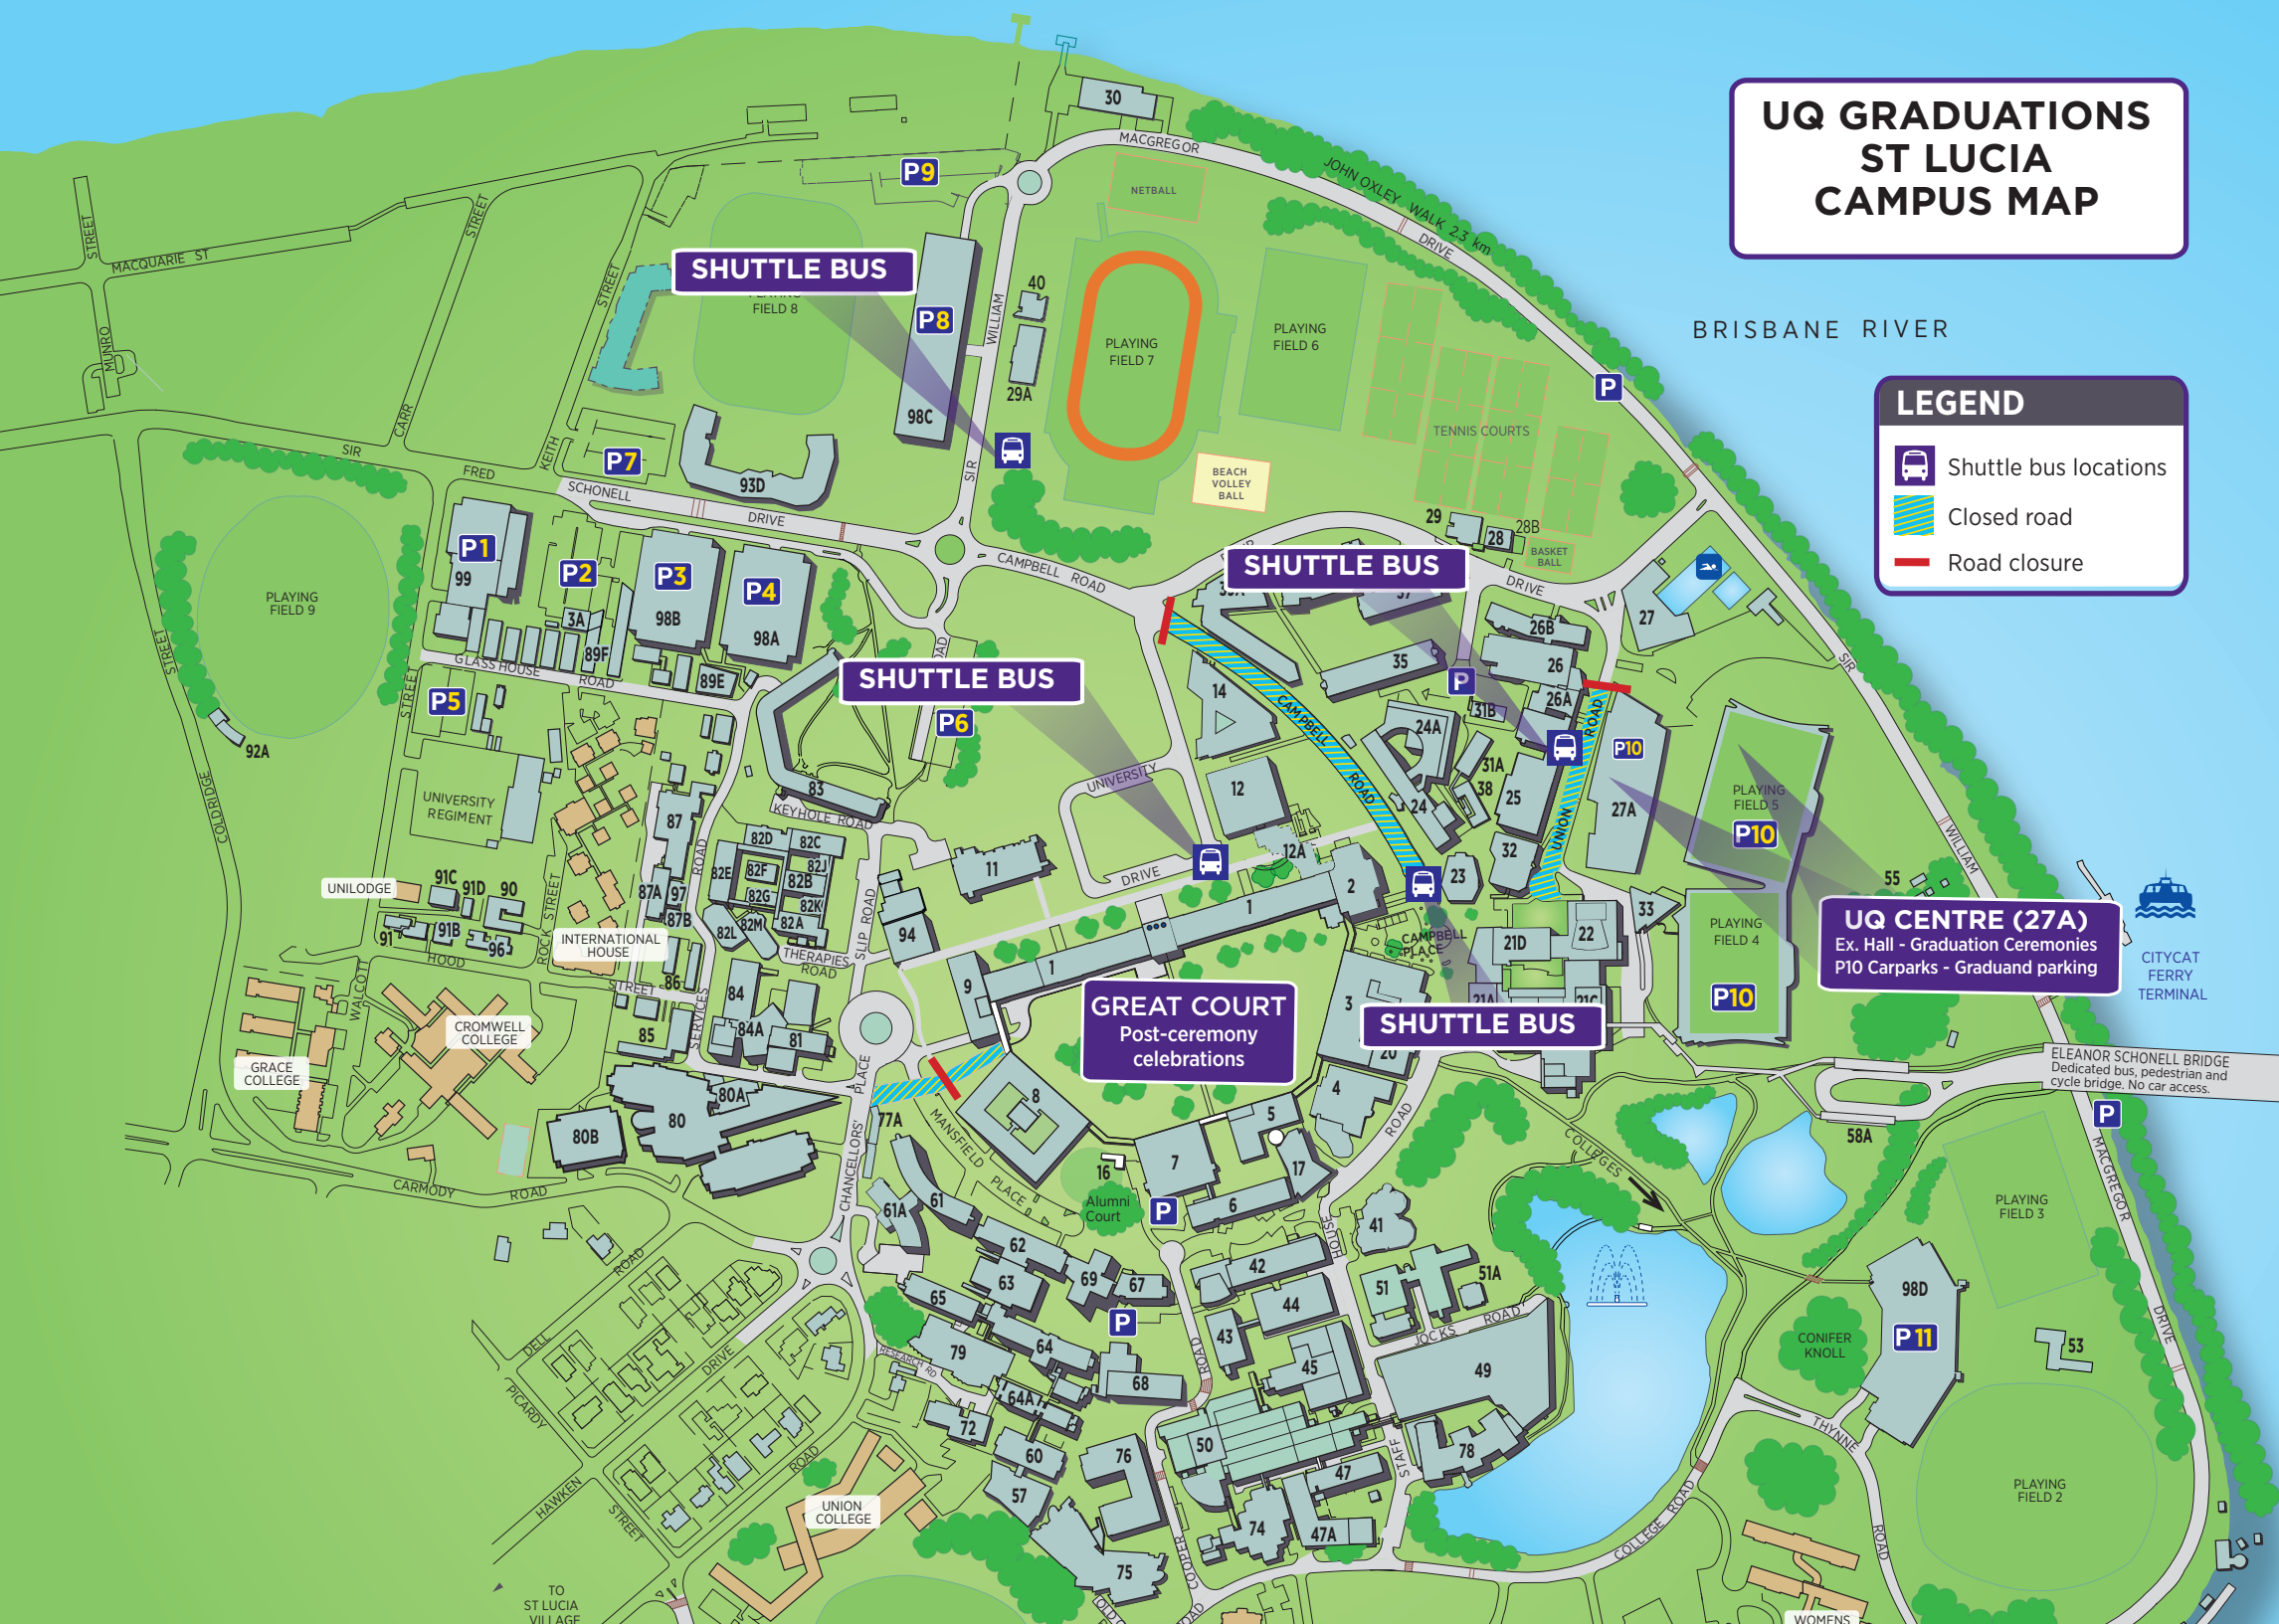

UQ GRADUATIONS ST LUCIA CAMPUS MAP

BRISBANE RIVER

LEGEND

-  Shuttle bus locations
-  Closed road
-  Road closure

UQ CENTRE (27A)
Ex. Hall - Graduation Ceremonies
P10 Carparks - Graduation parking

GREAT COURT
Post-ceremony celebrations

SHUTTLE BUS

SHUTTLE BUS

SHUTTLE BUS

SHUTTLE BUS

CITYCAT FERRY TERMINAL

ELEANOR SCHONELL BRIDGE
Dedicated bus, pedestrian and cycle bridge. No car access.

TO ST LUCIA VILLAGE