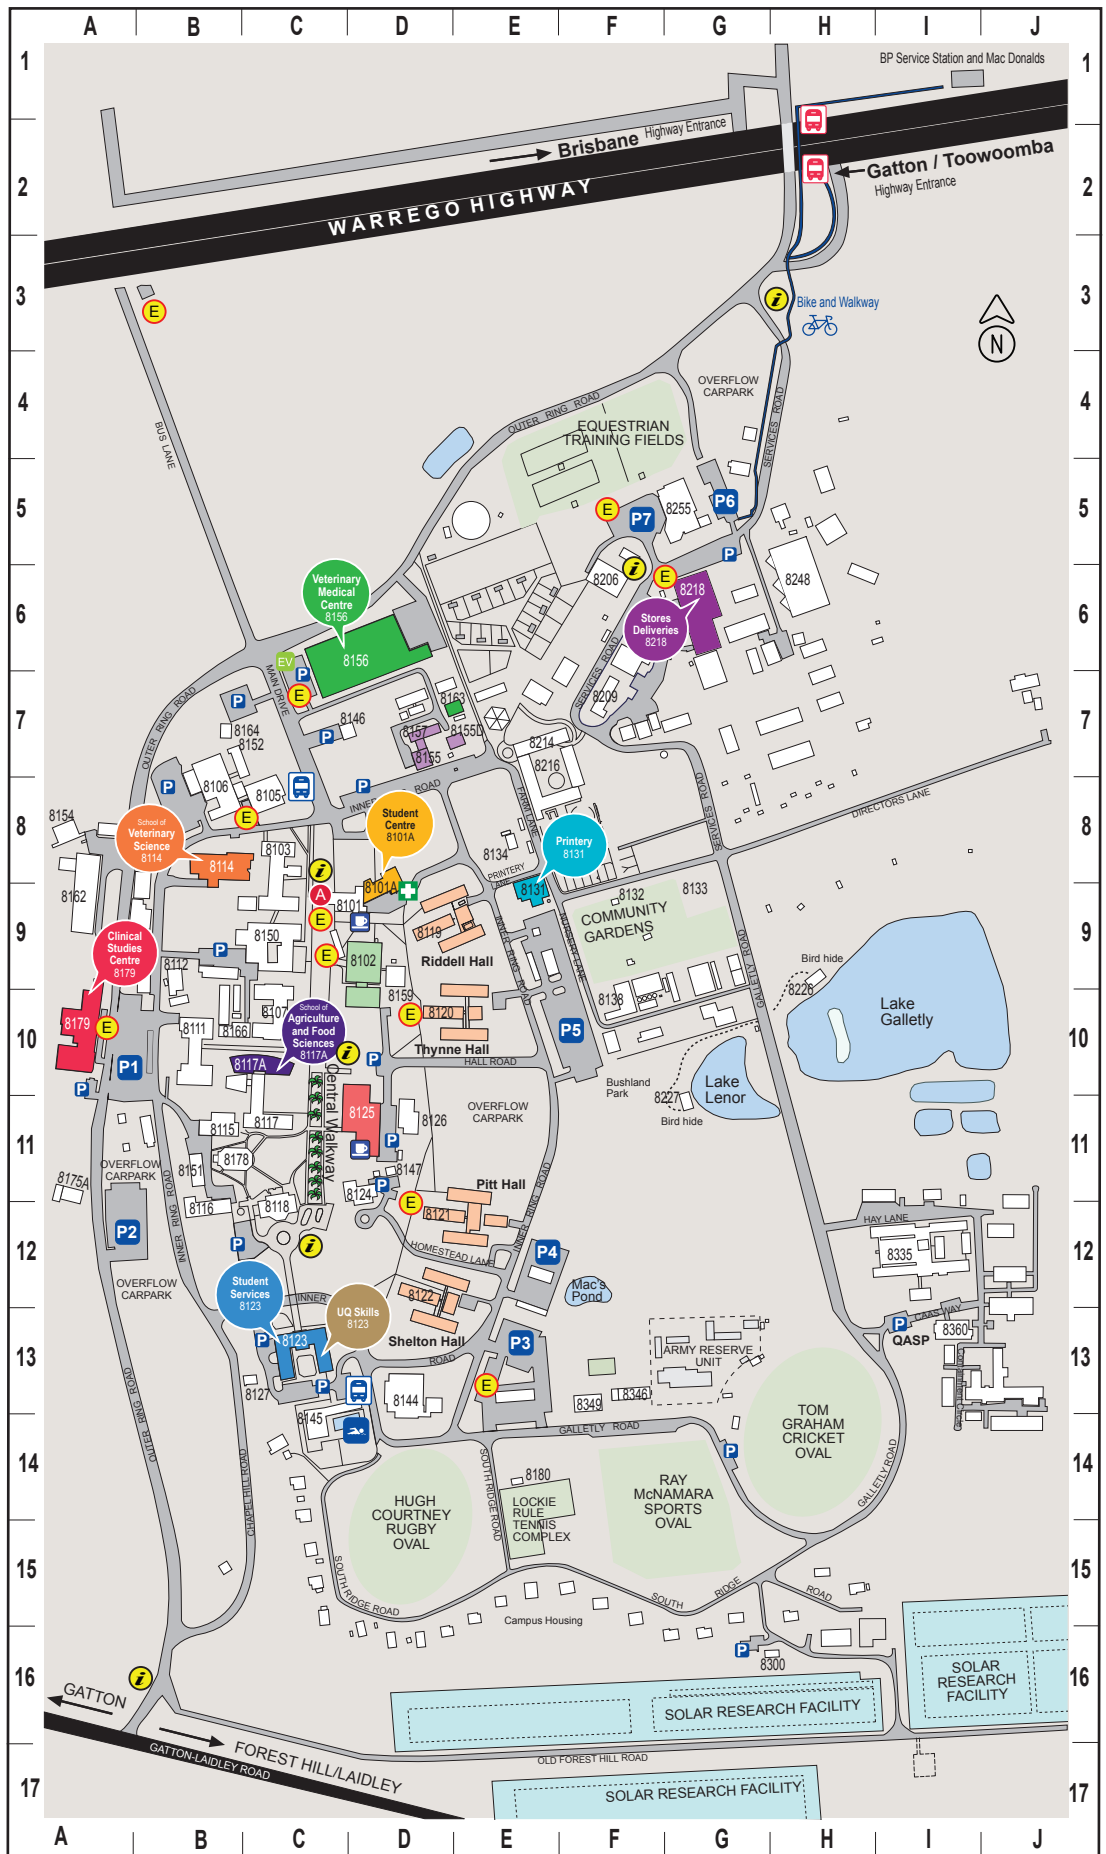

# Gatton campus map

THE UNIVERSITY OF QUEENSLAND AUSTRALIA

CREATE CHANGE

Legend	Bldg No	Map Ref
Administration (Faculty of Science)	8101A	D9
Aboriginal and Torres Strait Islander Students Unit	8123	C13
Agriculture and Food Sciences, School of (SAFS - Admin)	8117A	C10
Agricultural Mechanisation A	8115	B11
Agricultural Mechanisation B	8116	B12
Agricultural Mechanisation C	8151	B11
Animal Industries (SAFS)	8103	C8
Animal Studies (SAFS)	8150	C9
Bookshop - The School Locker	8125	D11
Bosworth Club	8349	F13
Campus Conference Unit	8123	C13
Central Analytical Laboratory	8105	C8
Centre for Spray Technology Application Research and Training (C-START)	8117A	C10
Chapel	8127	C13
Clinical Studies Centre	8179	A10
Coffee Pod	8103B	C9
Community Gardens	8132	F9
Computer Laboratory	8159	D9
Continuing Education Centre	8164	B7
Cottage, The	8147	D11
Dairy Complex	8162	A9
Dairy Research Unit	8154	A8
Dining Hall and Walkway Café	8125	D11
Equine Specialist Hospital	8156	D6
Equine Unit (Farm Services Bldg)	8214	E7
Farm Square - Stables	8216	E7
Foundation Building	8118	C12
Hall of Residence (Pitt)	8121	G12
Hall of Residence (Riddell)	8119	D8
Hall of Residence (Shelton)	8122	D12
Hall of Residence (Thynne)	8120	D10
Halls of Residence (Office)	8123	C13
Hamon Centre Lecture Theatre	8255	G5
Health Service	8101A	D9
Homestead, The	8124	D11
Information Technology Services	8159	D9
Lawes Campus Club	8255	G5
Library, JK Murray	8102	D9
Library Warehouse	8248	H6
M&C Design and Advertising	8101A	D9
Main Lecture Theatre	8178	B11
Management Studies Bldg	8117	C11
Merv Young "White House"	8134	E8
Morrison Hall	8123	C13
Motel	8152	C7
Multi-Purpose Hall	8206	F6
Natural and Rural Systems Management (NRSM) Bldg	8117A	C10
NEOGEN Australasia	8126	D11
NW Briton Administration Bldg	8101	C9
NW Briton Administration Annexe Bldg	8101A	D9
Nyamul Preschool	8155	D7
Nyamul Child Care Centre	8157	D7
Office of the Director, Gatton Campus	8101	C9
Piggery	8335	I2
Plant and Soil Facility (SAFS)	8112	B9
Plant Industries (SAFS)	8111	B10
Plant Nursery (SAFS)	8138	F10
Plant Pathology (SAFS)	8166	B10
Plant Protection (SAFS)	8107	C10
Plant Tissue Culture Laboratory (SAFS)	8103	C8
Post Office	8101	D9
Printery	8131	E9
Queensland Alliance for Agriculture and Food Innovation (QAAFI)	8111	B10
Queensland Animal Science Precinct (QASP)	8360	I13
RAAF Cadet Training Centre	8346	G13
Regional Collaborative Teaching and Learning Centre	8117	C11
Resource Recycling Centre	8133	G9
Security Office	8101	C9
Science, Faculty of (Administration)	8101A	D9
Small Animal Hospital	8156	D6
Solar Research Facility	8300	G16
Squash Courts	8144	D13
Store (deliveries)	8218	G6
Student Centre	8101A	D9
Student Services	8123	C13
Tennis Pavilion	8180	E14
Tractor Compound	8175A	A11
Transport	8209	F7
UQ Fitness and Aquatic Centre	8145	C14
UQ Gatton Past Students' Association	8123	C13
UQ Skills	8123	C13
Veterinary Medical Centre (UQ VETS)	8156	D6
Veterinary Production Animal Service	8163	D7
Veterinary Science, School of	8114	B8
Veterinary Teaching Laboratories	8106	B8