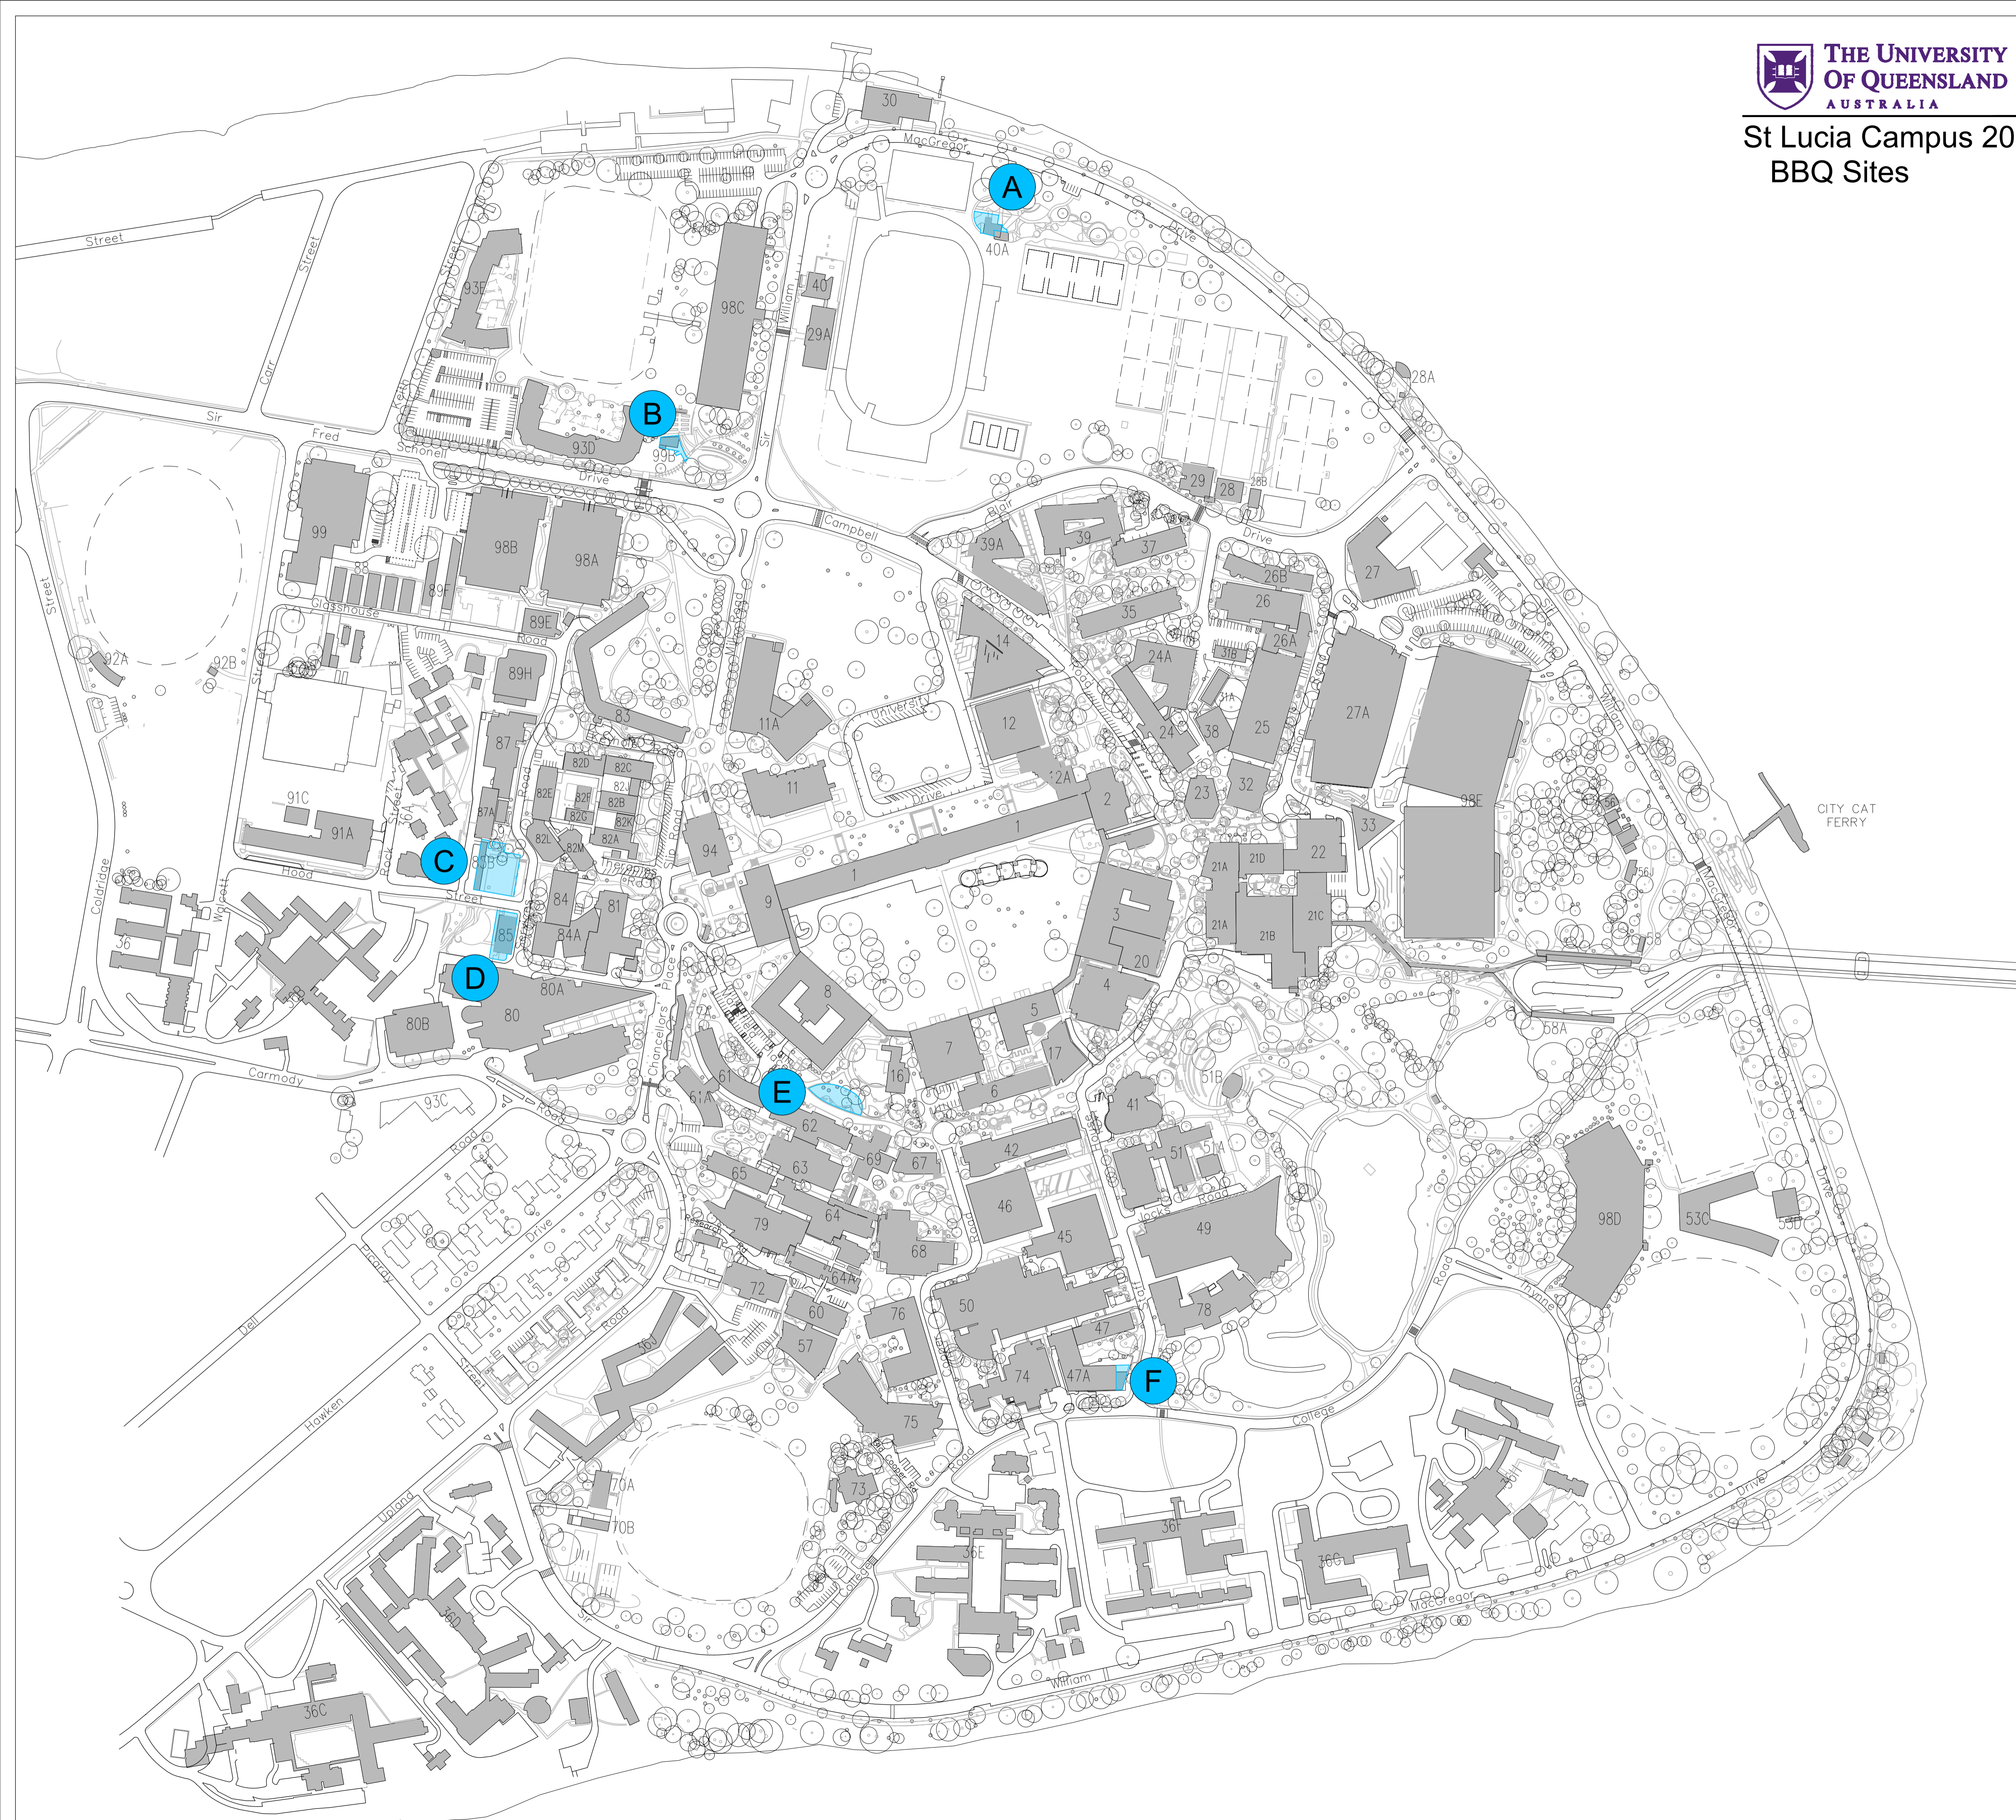

St Lucia Campus 2024 BBQ Sites

A
BBQ Site A
Playground

B
BBQ Site B
Community Garden

C
BBQ Site C
Residents Green

D
BBQ Site D
Printery Gardens

E
BBQ Site E
Mansfield Place

F
BBQ Site F
Sir James Foots