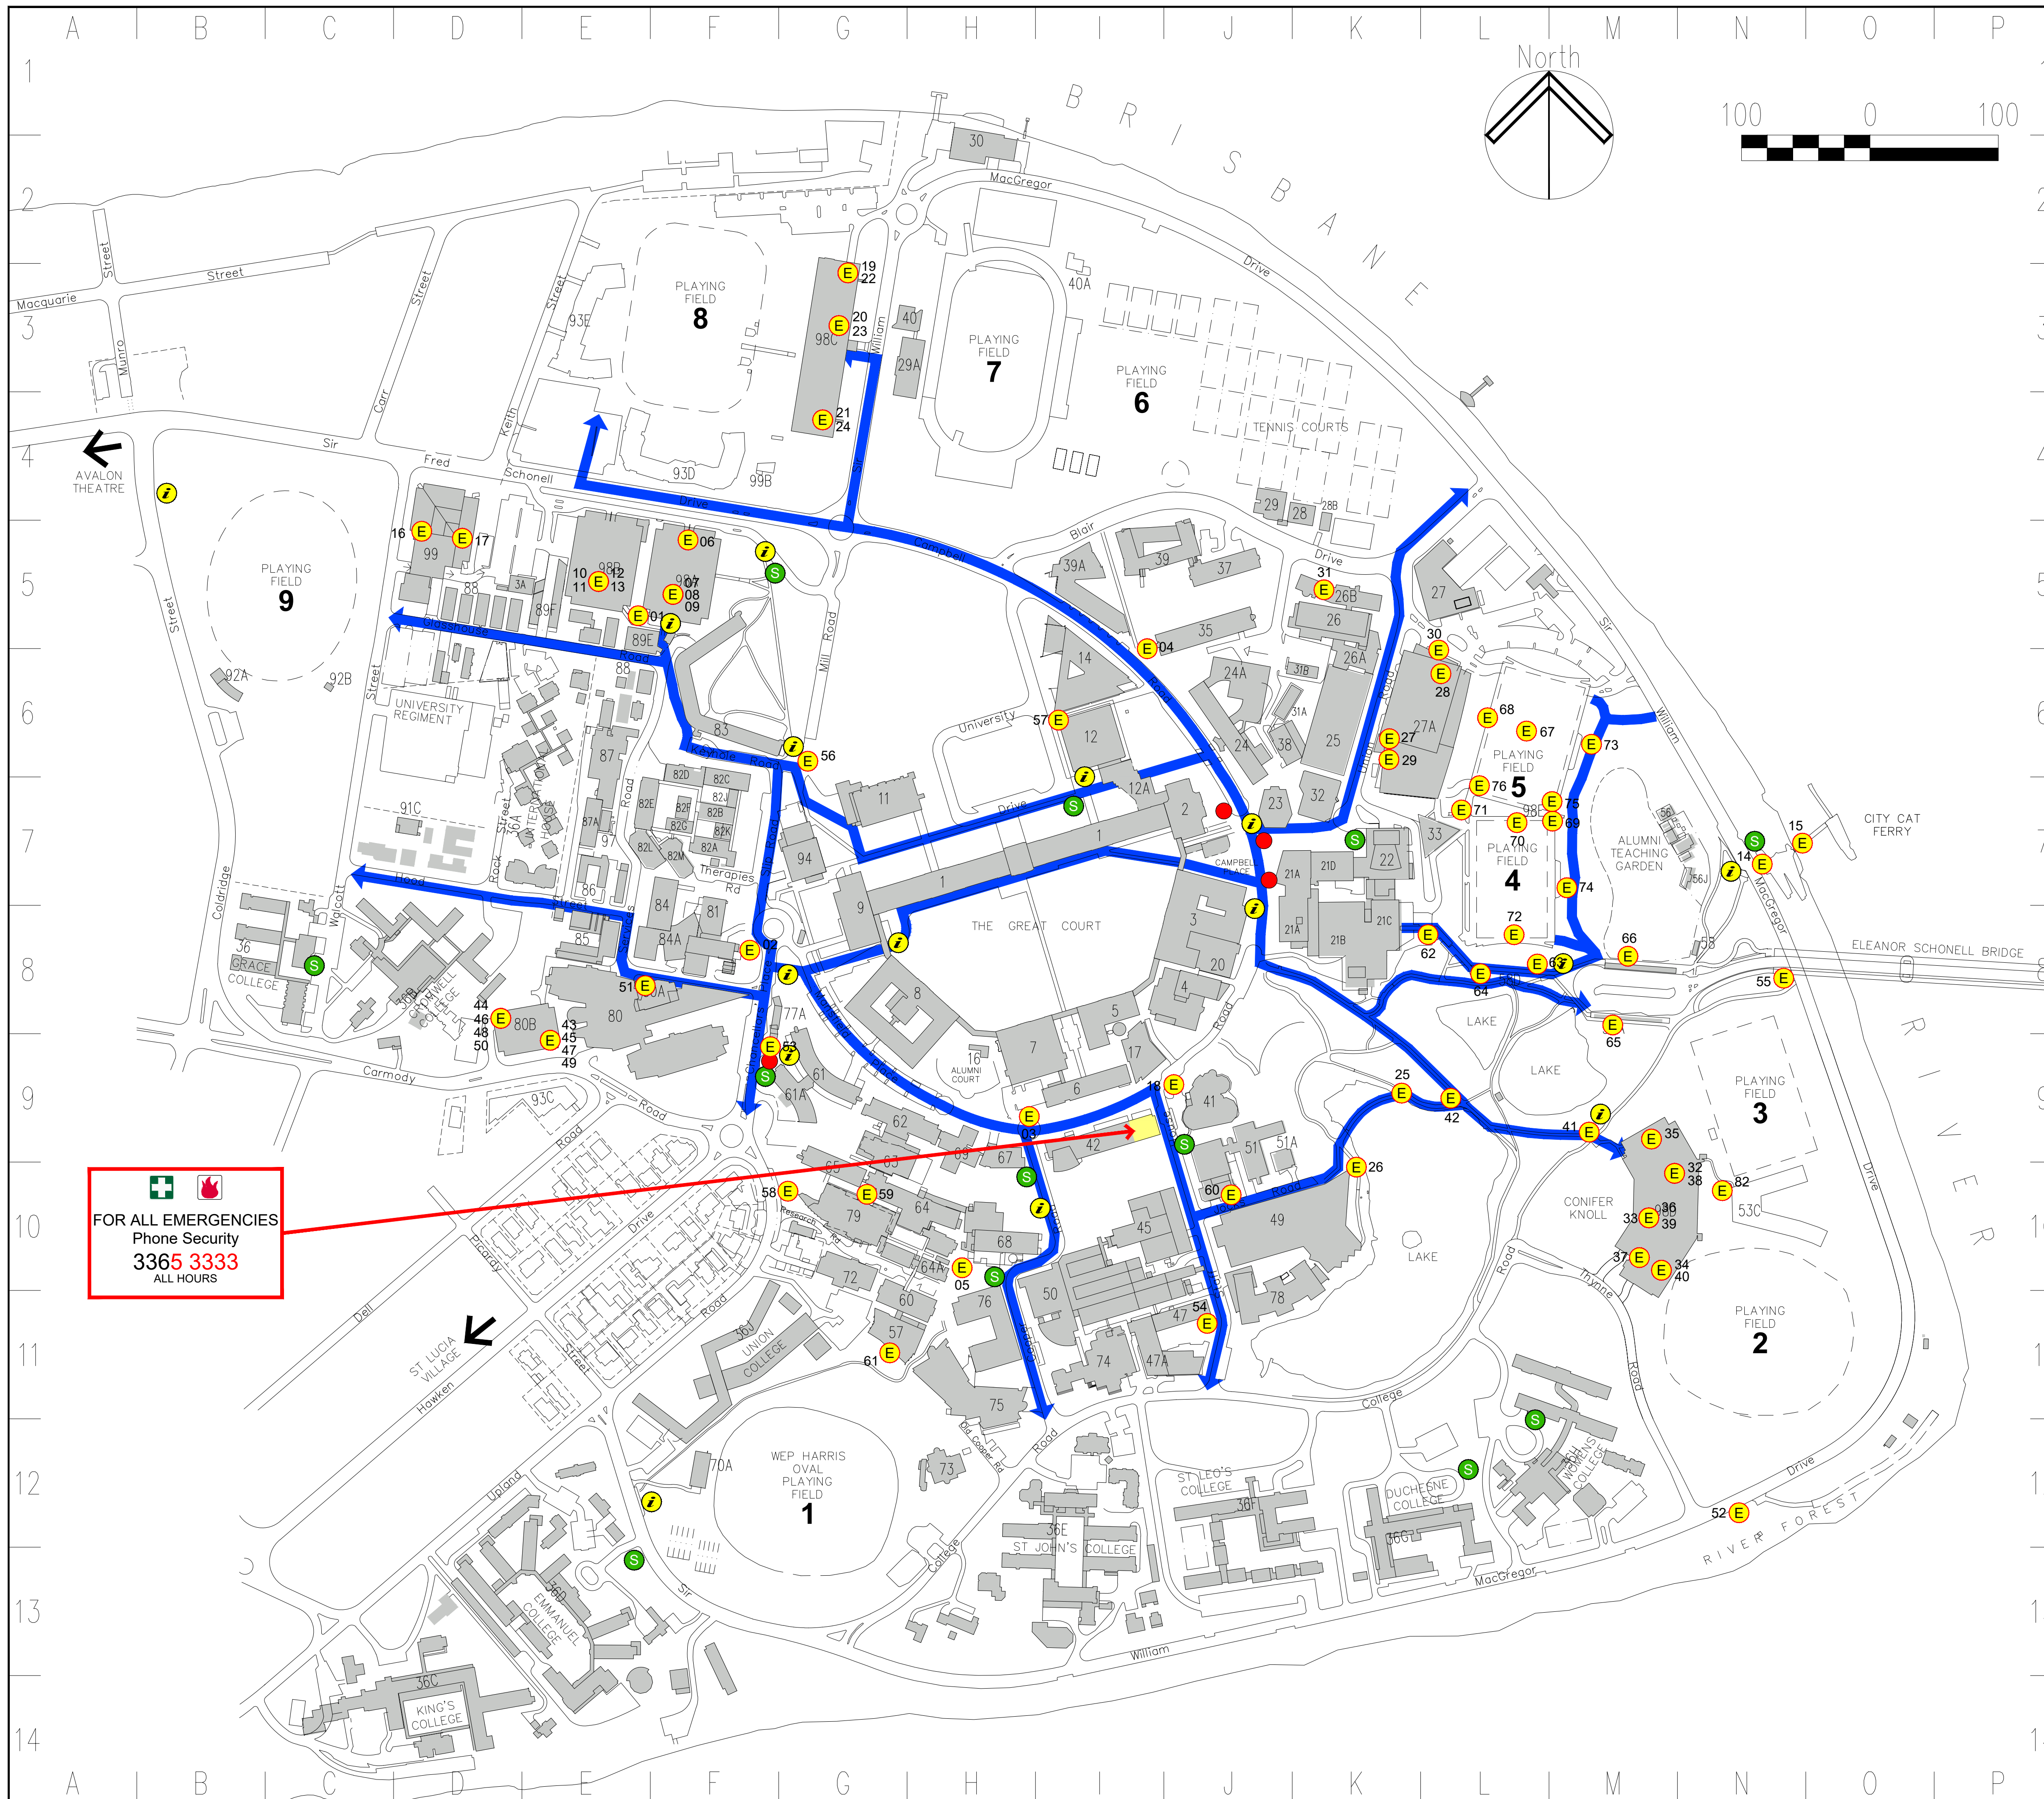

St Lucia Campus 2020 PREFERRED PEDESTRIAN PATHS DURING DARKNESS

-  PREFERRED PEDESTRIAN PATHS DURING DARKNESS
-  EMERGENCY CALL POINTS
-  SAFETY BUS STOP
-  PUBLIC PAYPHONES
-  INFORMATION DIRECTORY

 **FOR ALL EMERGENCIES**
Phone Security
3365 3333
ALL HOURS