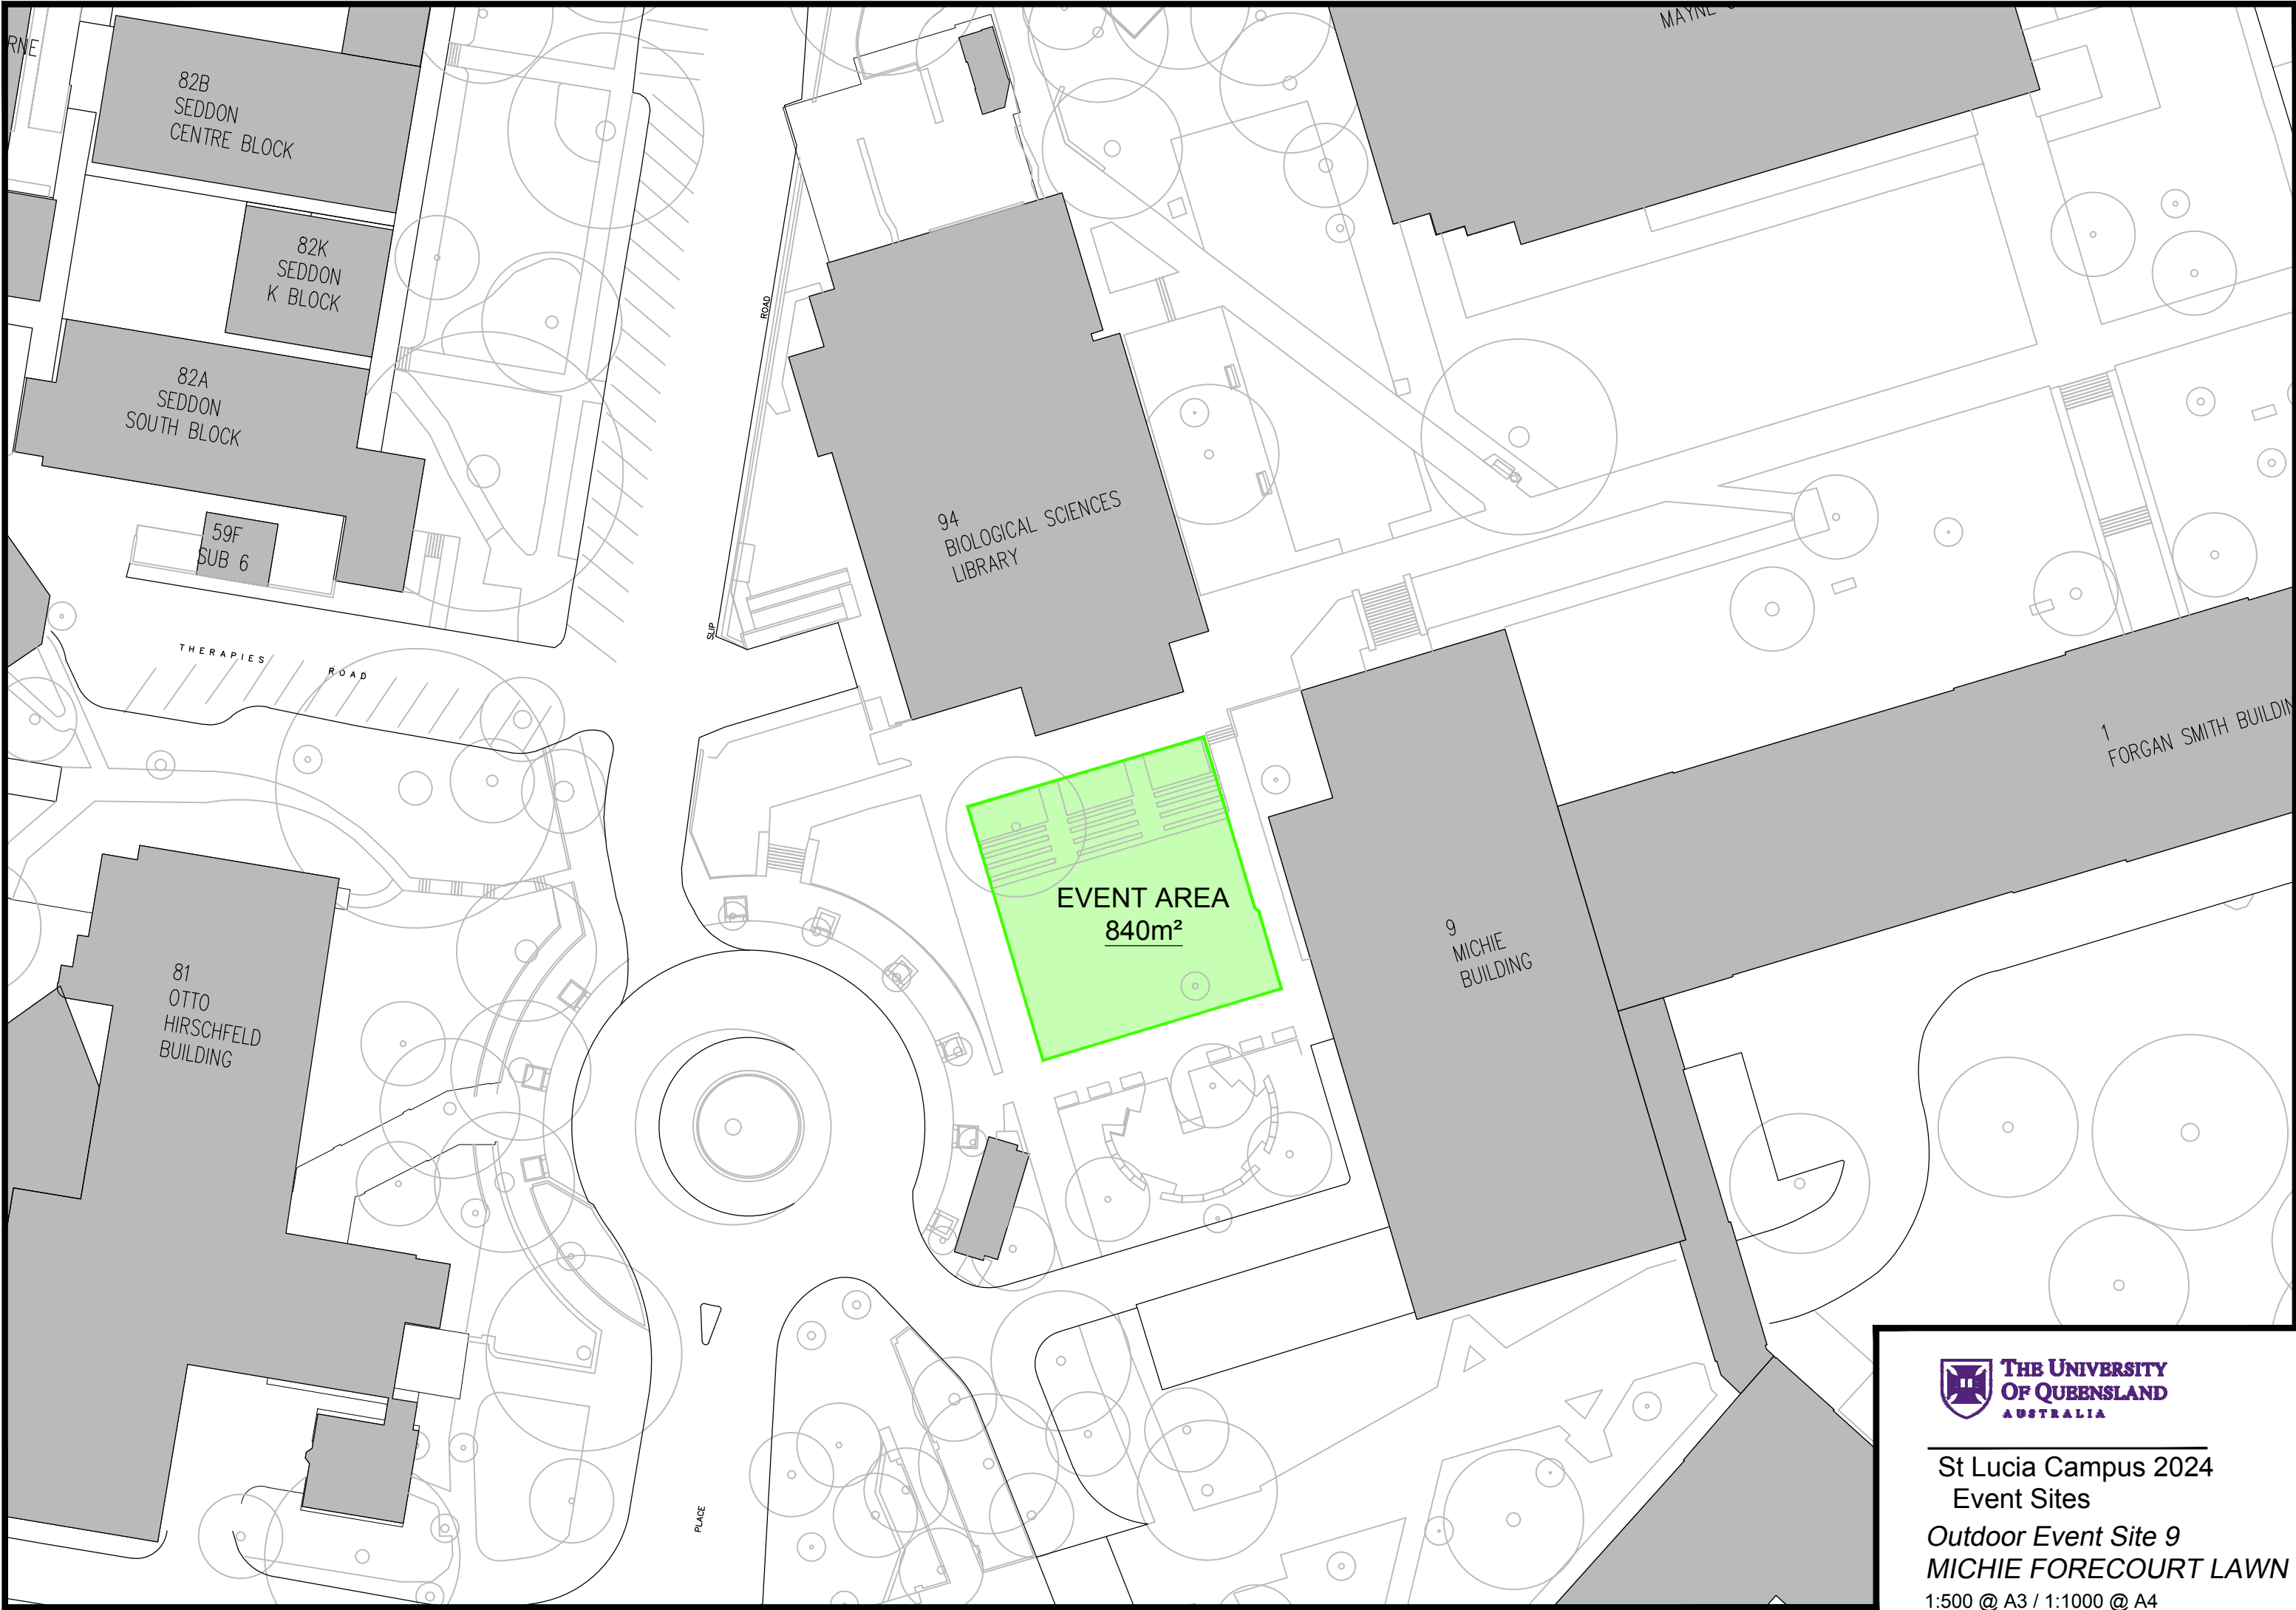

St Lucia Campus 2024
Event Sites

Outdoor Event Site 9
MICHIE FORECOURT LAWN

1:500 @ A3 / 1:1000 @ A4