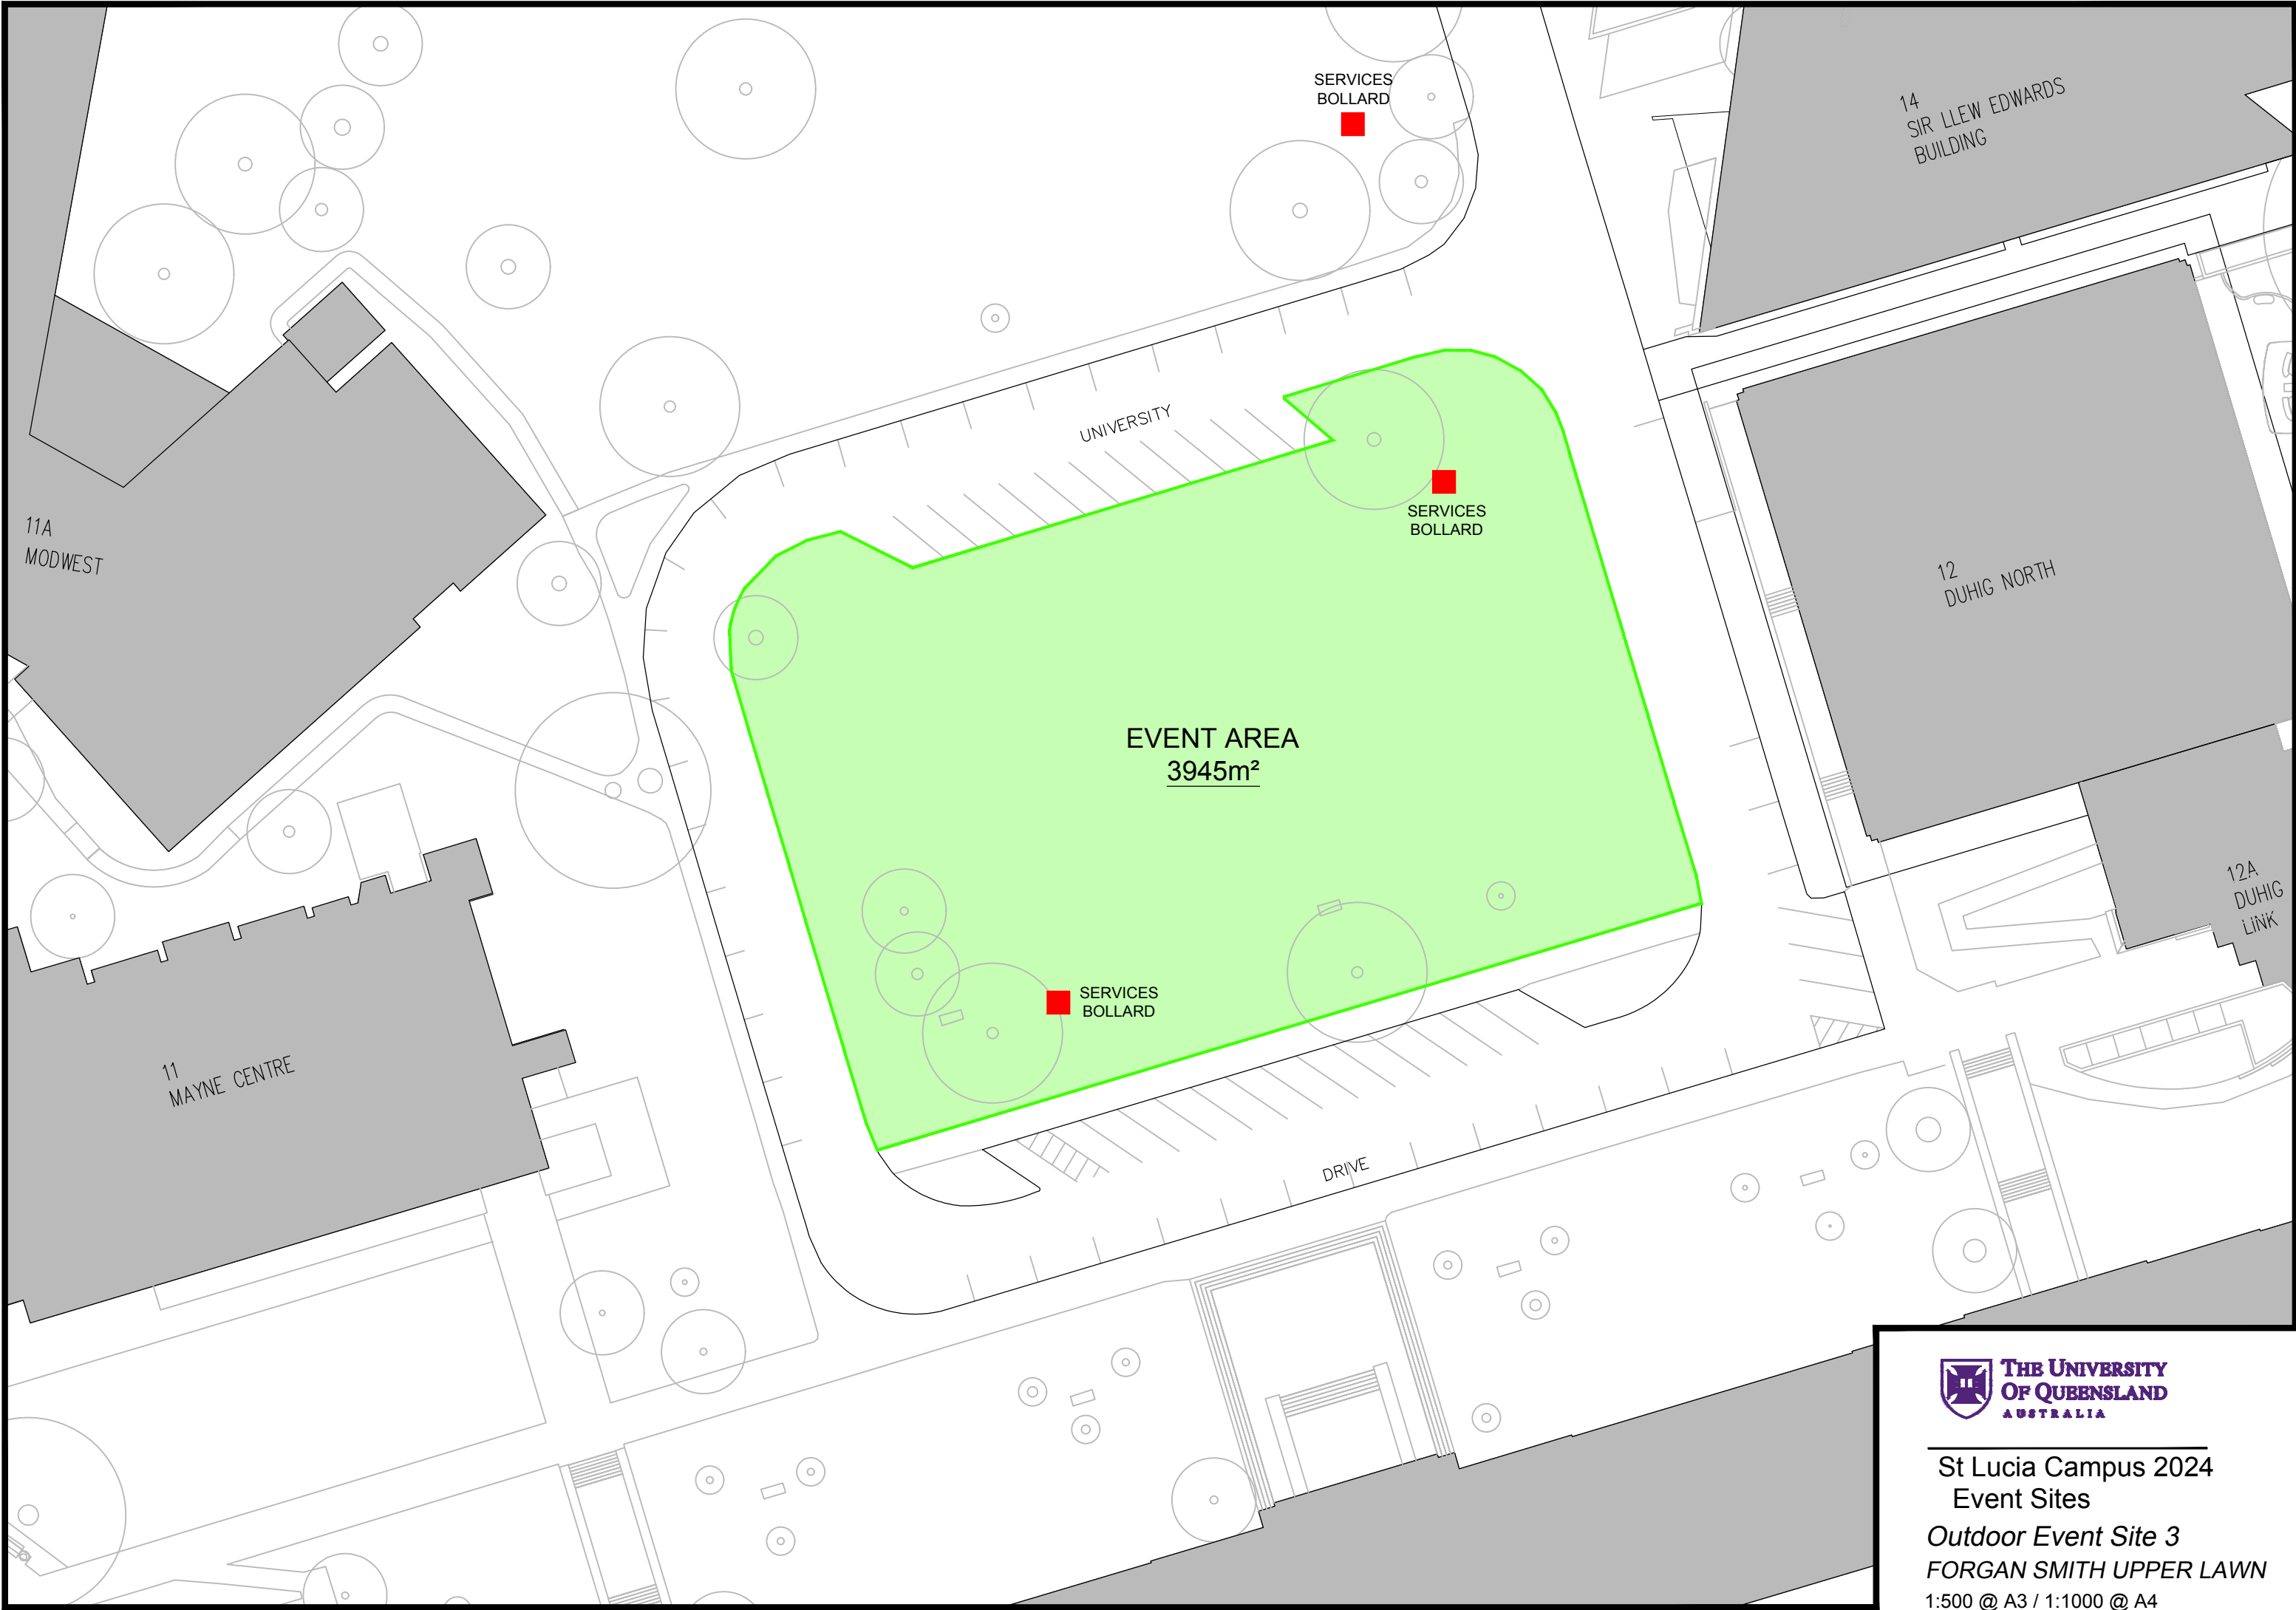

St Lucia Campus 2024 Event Sites

1

Outdoor Event Site 1
Forgan Smith West
Lower Lawn

2

Outdoor Event Site 2
Forgan Smith East
Lower Lawn

3

Outdoor Event Site 3
Forgan Smith Upper Lawn

4

Outdoor Event Site 4
Printery Gardens

5

Outdoor Event Site 5
Duhig North Lawn

6

Outdoor Event Site 6
The Grassy Knoll

7

Outdoor Event Site 7
Dr Mary Mahoney AO
Amphitheatre

8

Outdoor Event Site 8
Andrew N. Liveris Lawn

9

Outdoor Event Site 9
Michie Forecourt Lawn

10

Outdoor Event Site 10
UQ Art Museum Lawn

**St Lucia Campus 2024
Event Sites**

Outdoor Event Site 1
FORGAN SMITH WEST LOWER LAWN

1:600 @ A3 / 1:1200 @ A4

**St Lucia Campus 2024
Event Sites**

Outdoor Event Site 2
FORGAN SMITH EAST LOWER LAWN
1:600 @ A3 / 1:1200 @ A4

St Lucia Campus 2024
Event Sites
Outdoor Event Site 3
FORGAN SMITH UPPER LAWN
1:500 @ A3 / 1:1000 @ A4