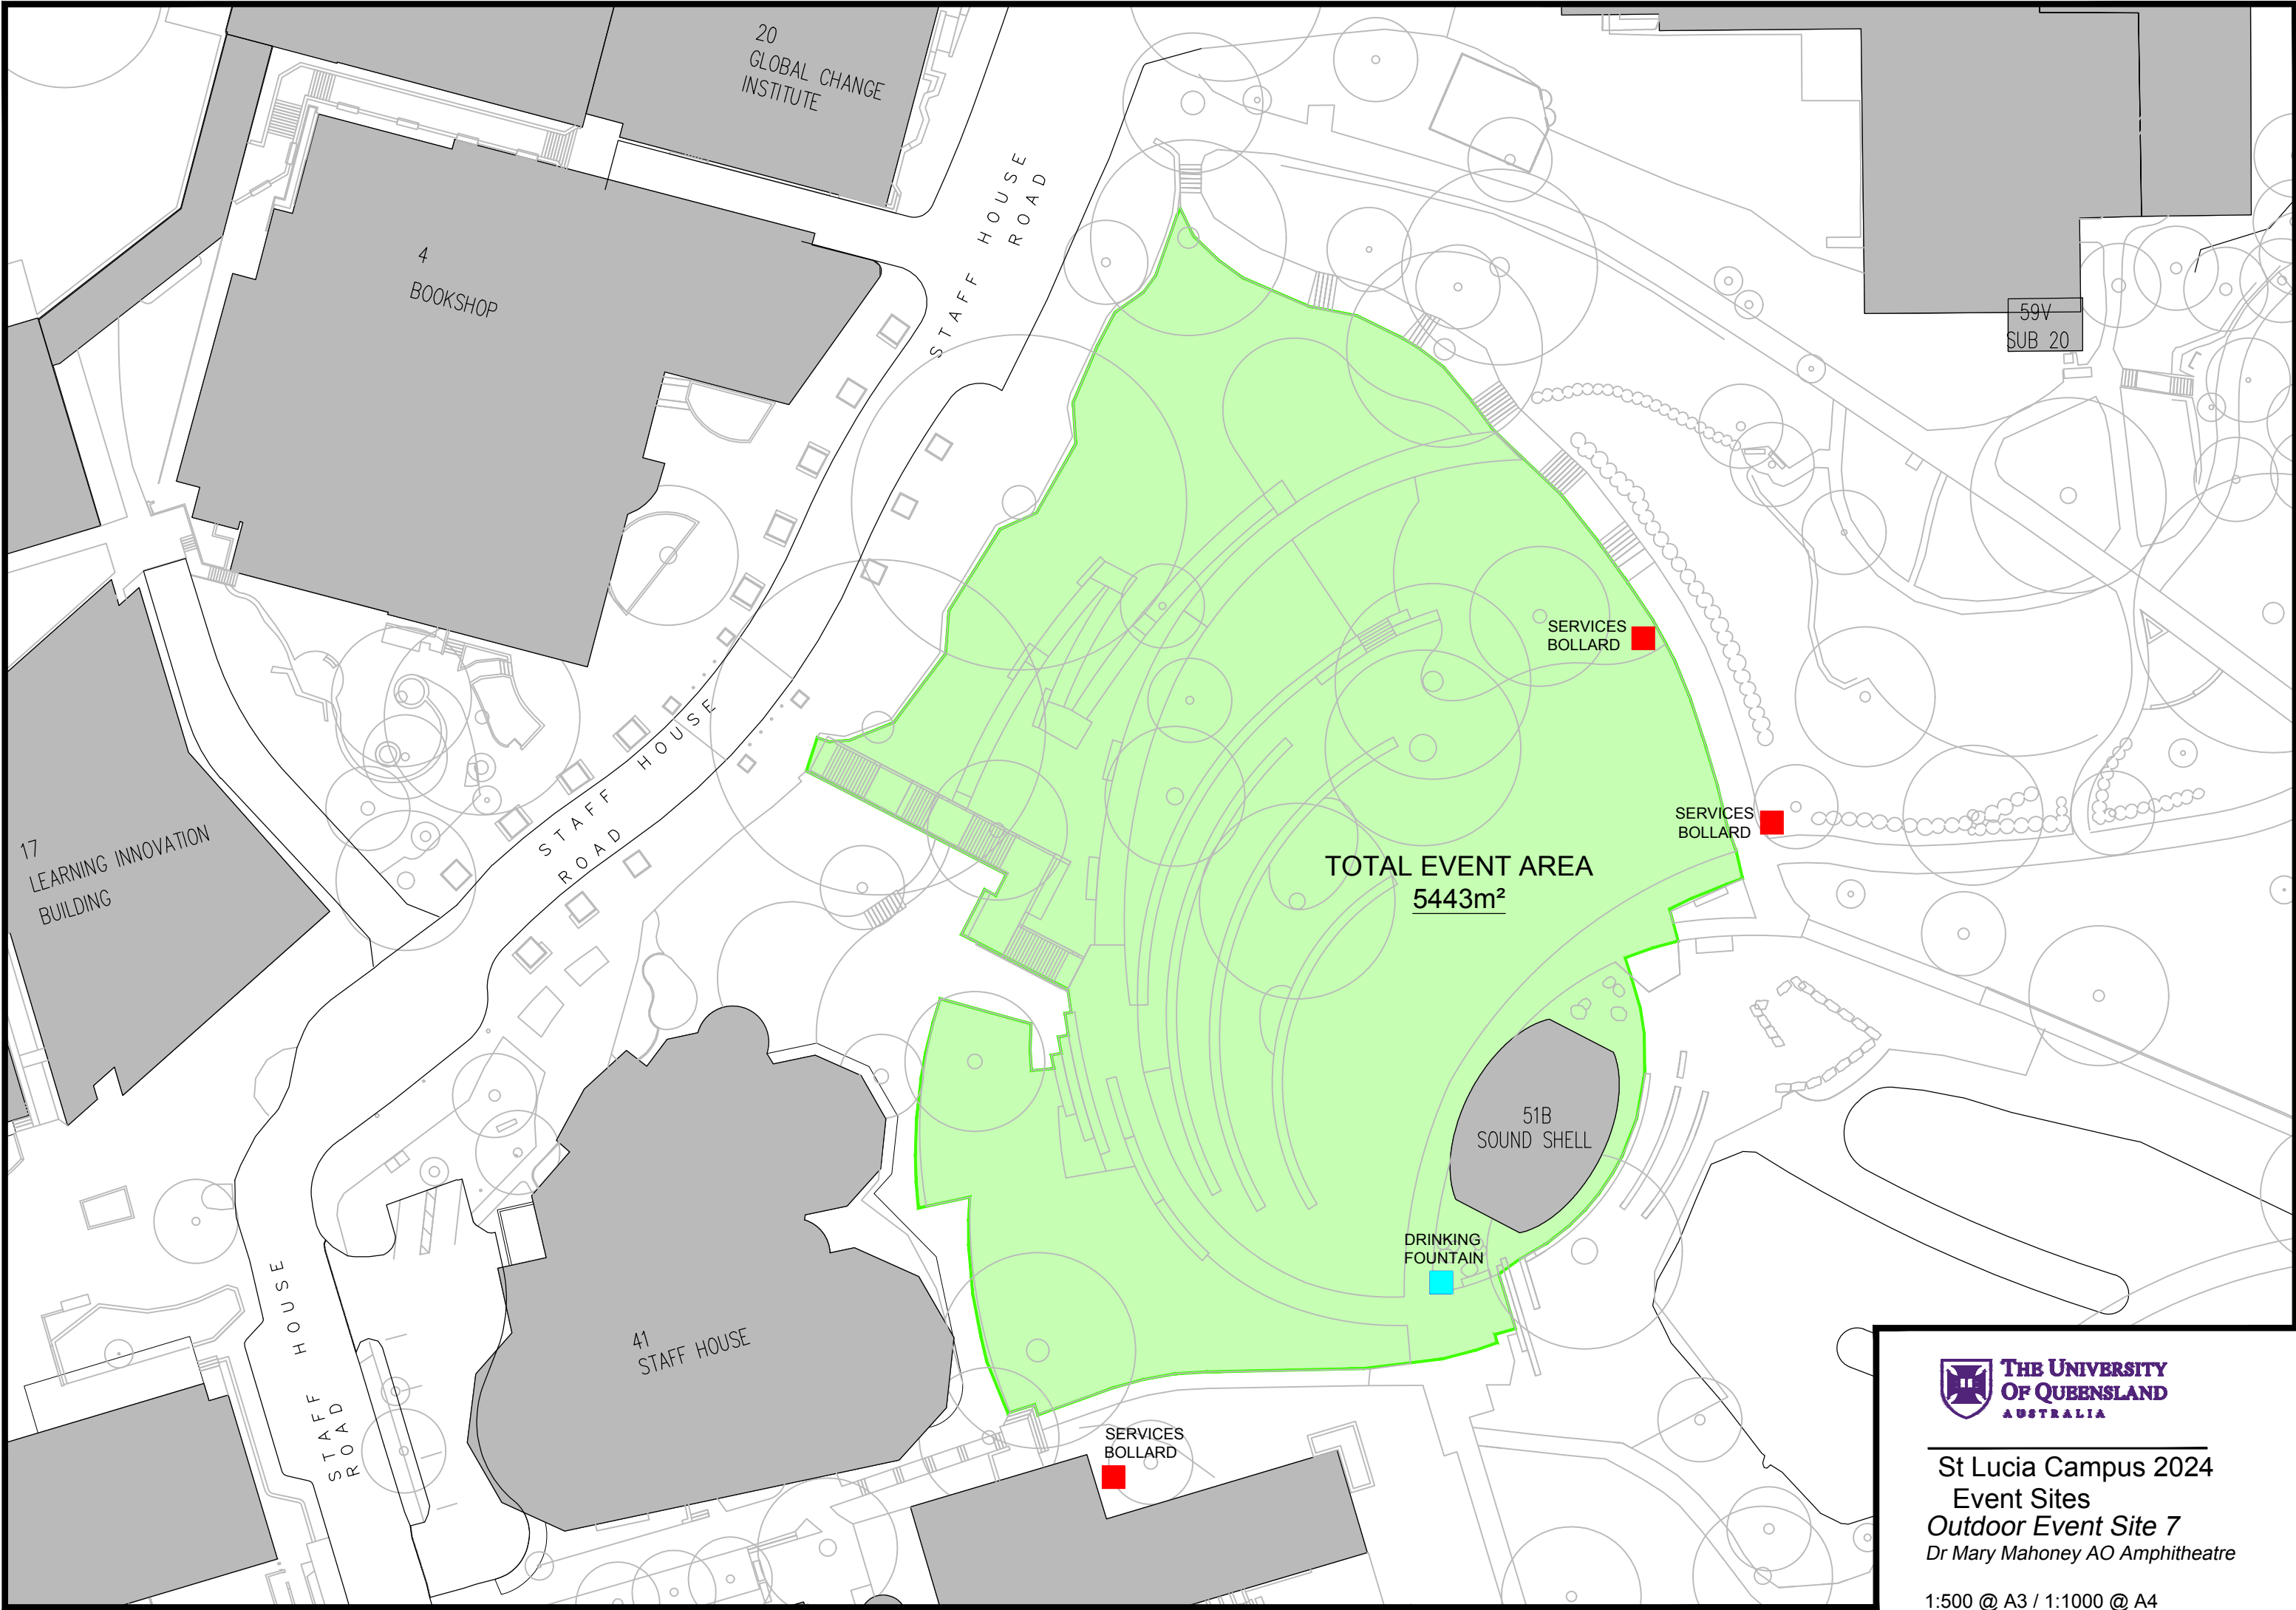

St Lucia Campus 2024
Event Sites
Outdoor Event Site 7
Dr Mary Mahoney AO Amphitheatre

1:500 @ A3 / 1:1000 @ A4