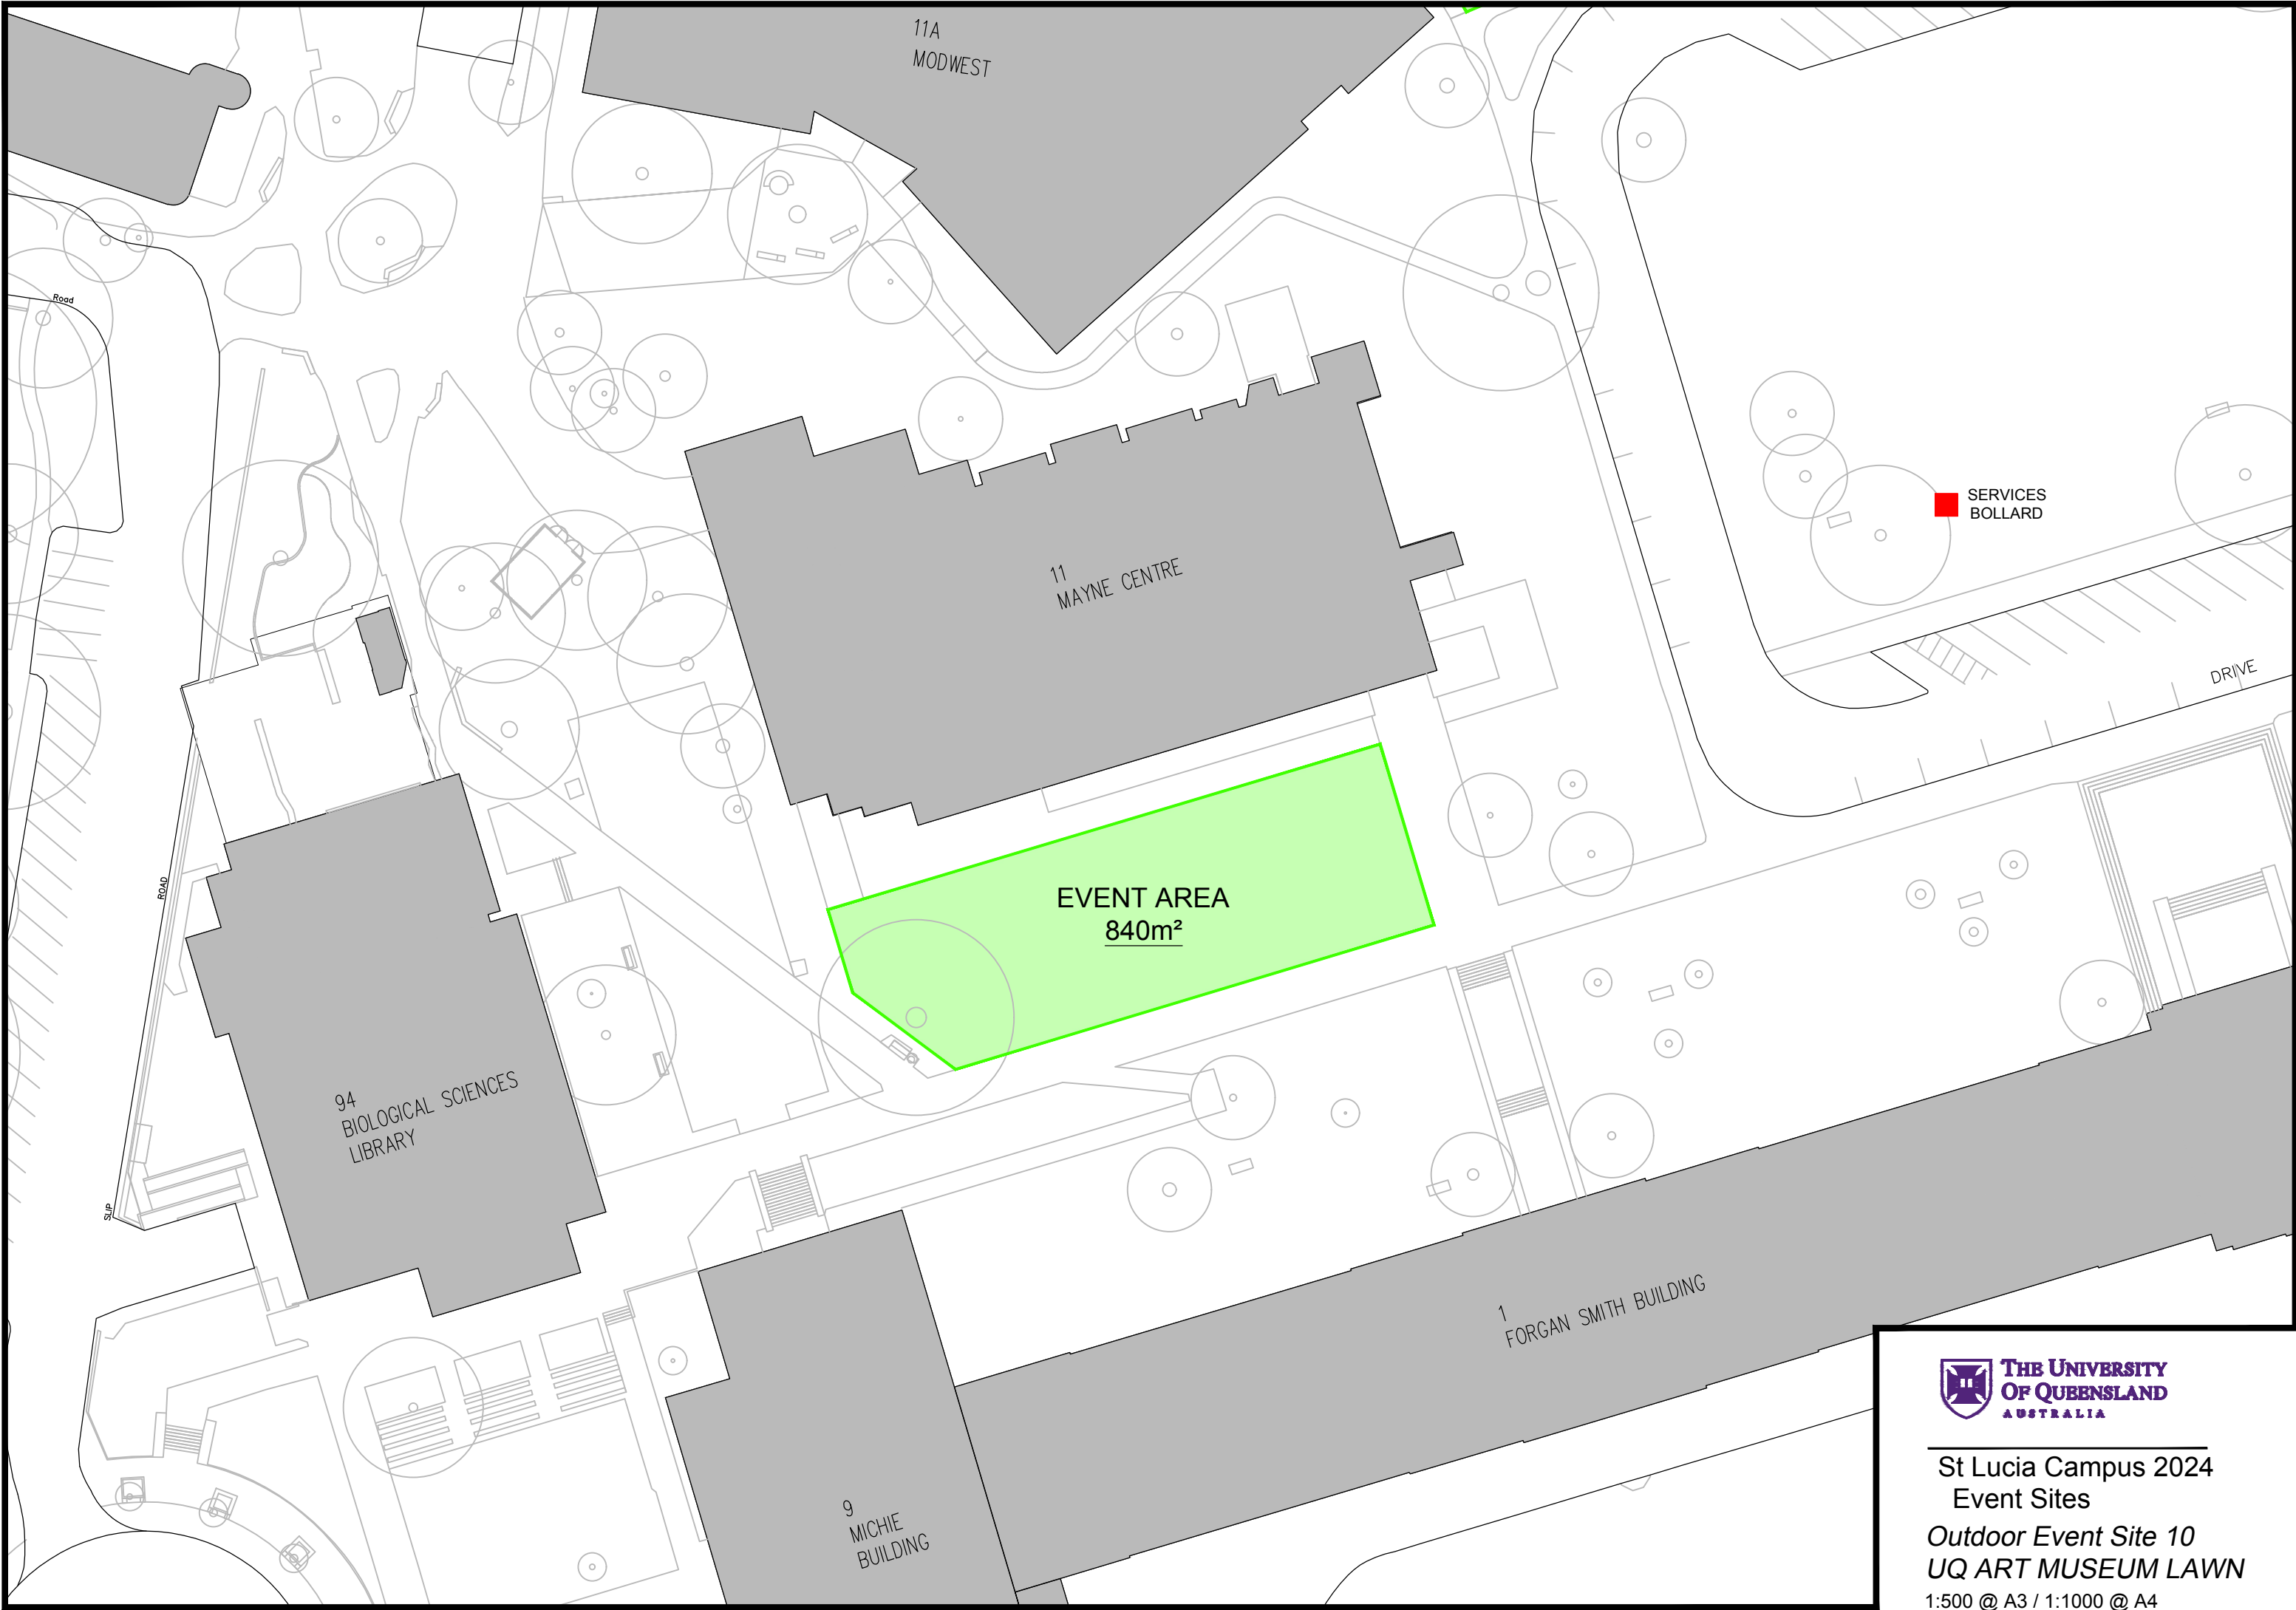

1:500 @ A3 / 1:1000 @ A4

42
PRENTICE BUILDING

46
ANDREW N. LIVERIS BUILDING

EVENT AREA
140m²

St Lucia Campus 2024
Event Sites

Outdoor Event Site 8
ANDREW N. LIVERIS LAWN

1:250 @ A3 / 1:500 @ A4

St Lucia Campus 2024
Event Sites

Outdoor Event Site 9
MICHIE FORECOURT LAWN

1:500 @ A3 / 1:1000 @ A4

11A
MODWEST

11
MAYNE CENTRE

94
BIOLOGICAL SCIENCES
LIBRARY

EVENT AREA
840m²

SERVICES
BOLLARD

1
FORGAN SMITH BUILDING