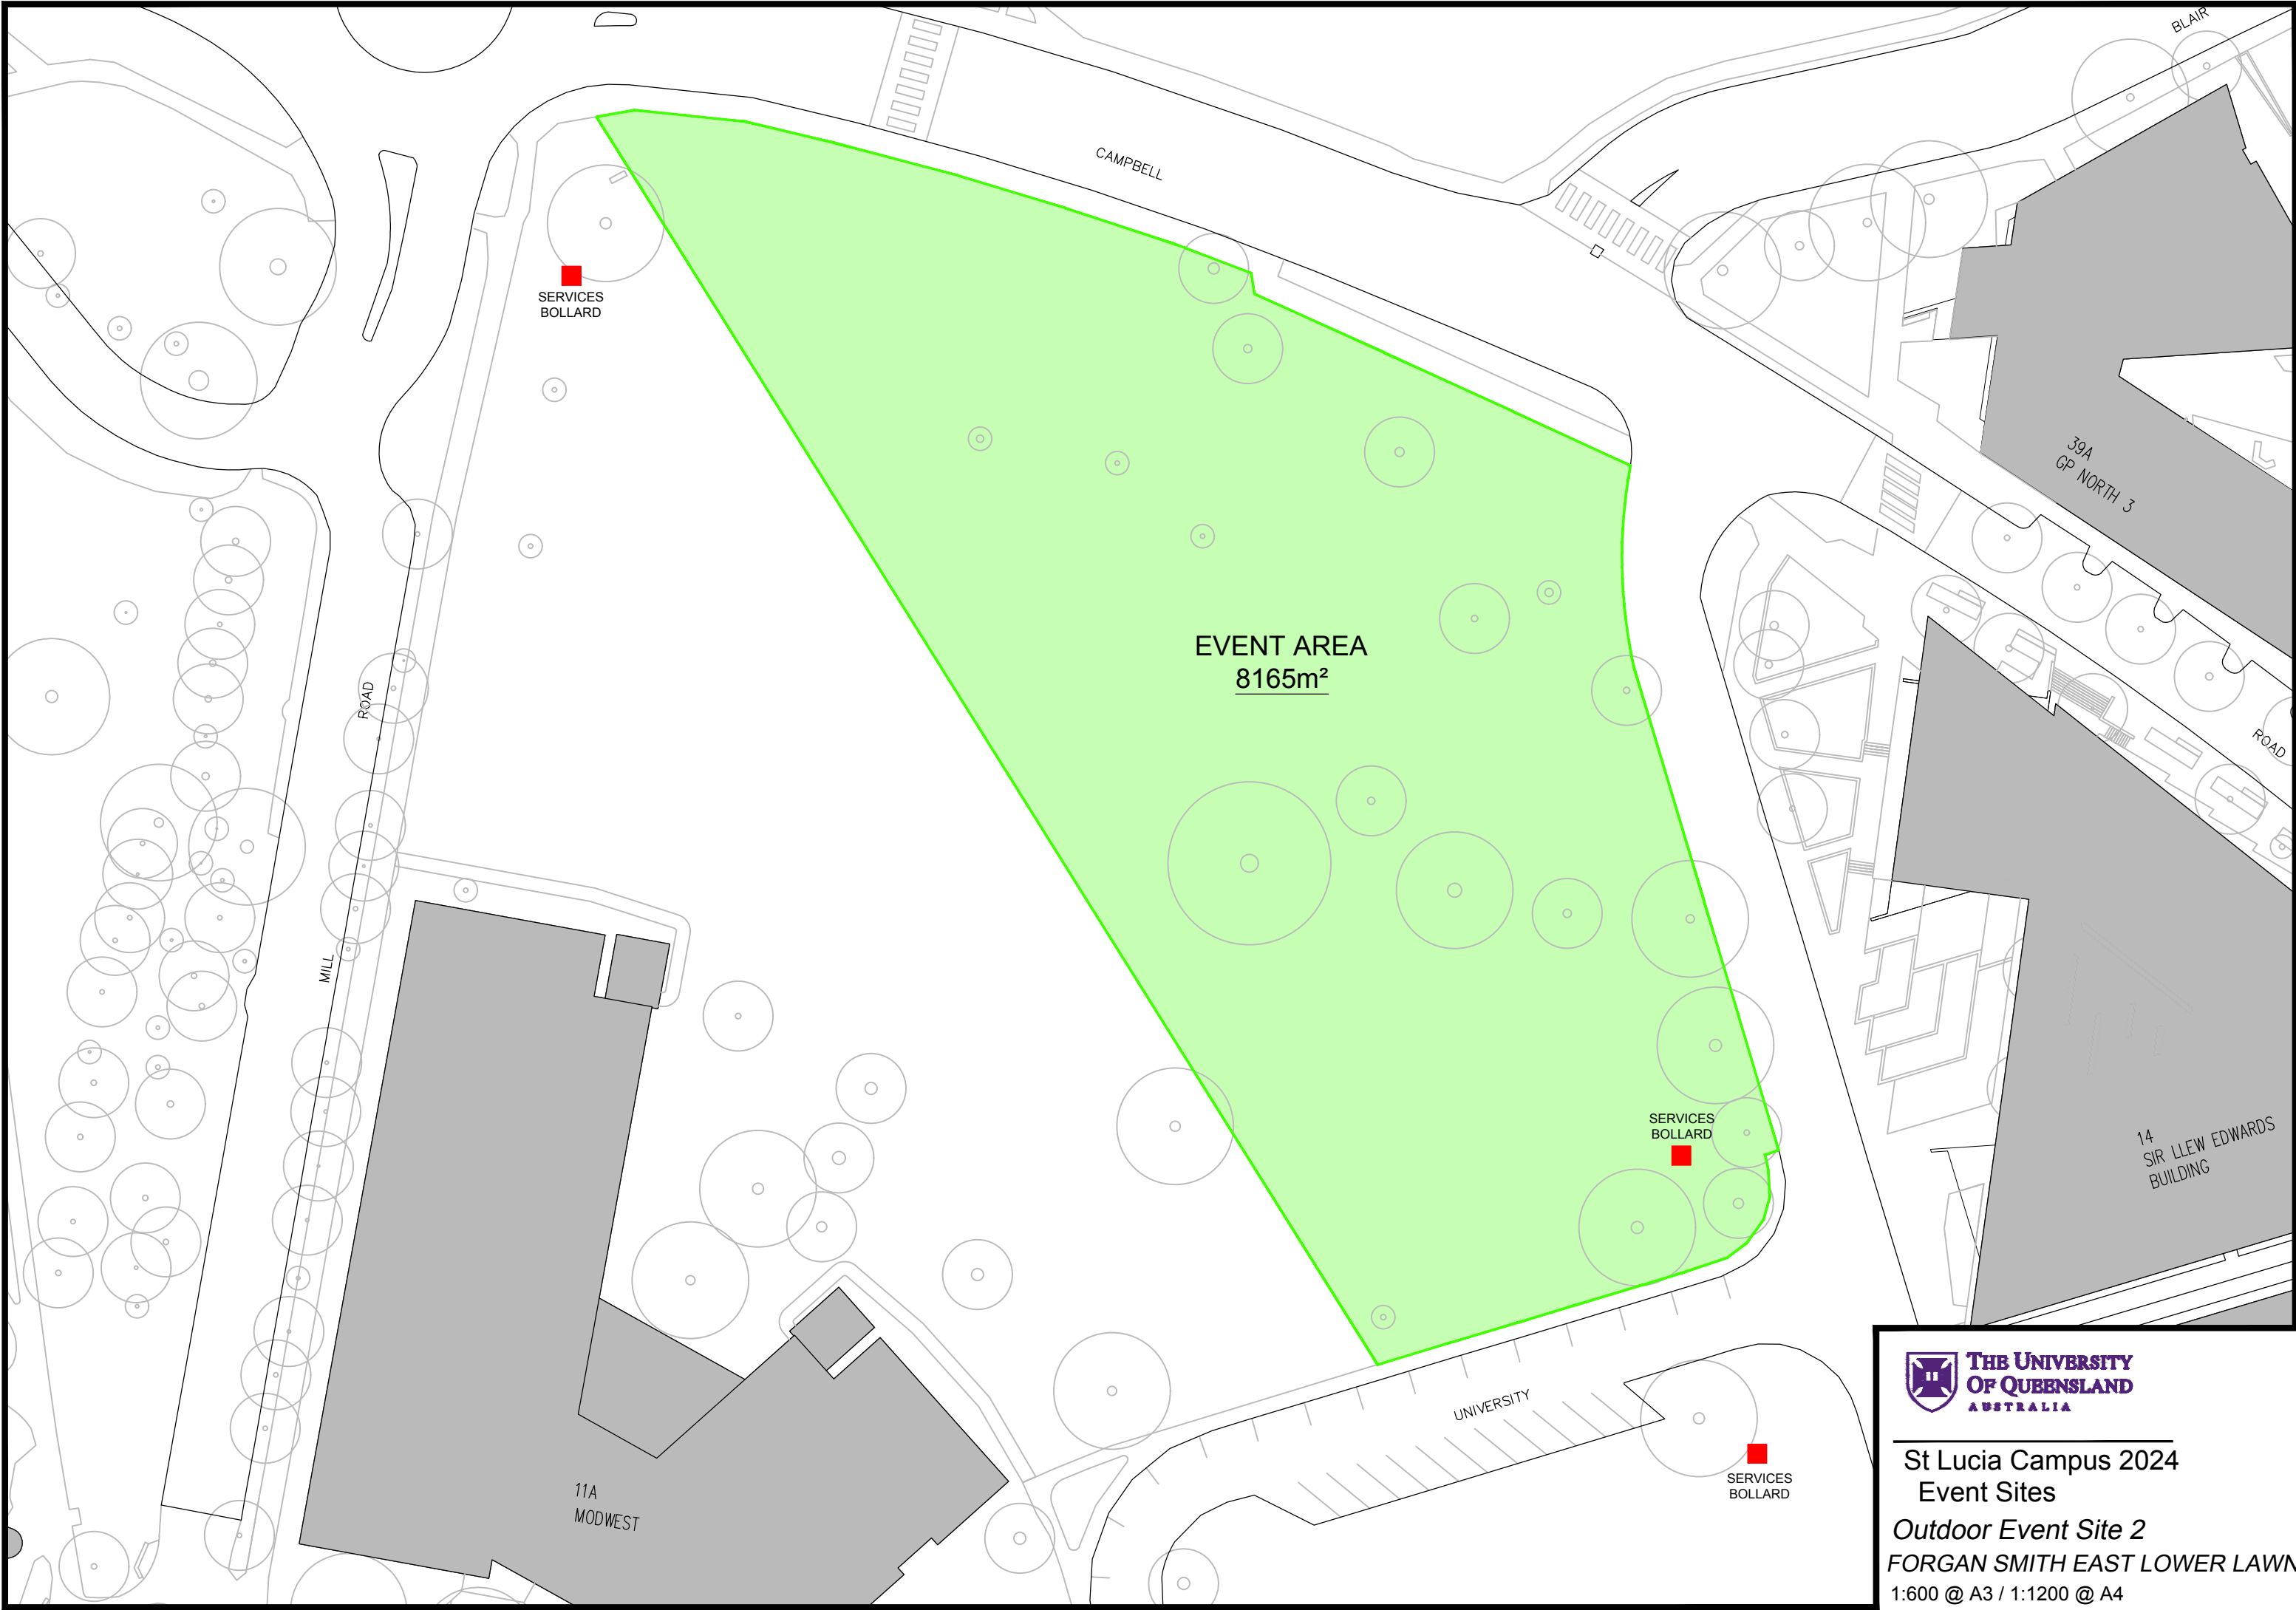

St Lucia Campus 2024 Event Sites

1

Outdoor Event Site 1
Forgan Smith West
Lower Lawn

2

Outdoor Event Site 2
Forgan Smith East
Lower Lawn

3

Outdoor Event Site 3
Forgan Smith Upper Lawn

4

Outdoor Event Site 4
Printery Gardens

5

Outdoor Event Site 5
Duhig North Lawn

6

Outdoor Event Site 6
The Grassy Knoll

7

Outdoor Event Site 7
Dr Mary Mahoney AO
Amphitheatre

8

Outdoor Event Site 8
Andrew N. Liveris Lawn

9

Outdoor Event Site 9
Michie Forecourt Lawn

10

Outdoor Event Site 10
UQ Art Museum Lawn

**St Lucia Campus 2024
Event Sites**

Outdoor Event Site 1
FORGAN SMITH WEST LOWER LAWN

1:600 @ A3 / 1:1200 @ A4

**St Lucia Campus 2024
Event Sites**

Outdoor Event Site 2
FORGAN SMITH EAST LOWER LAWN
1:600 @ A3 / 1:1200 @ A4

St Lucia Campus 2024
Event Sites
Outdoor Event Site 3
FORGAN SMITH UPPER LAWN
1:500 @ A3 / 1:1000 @ A4