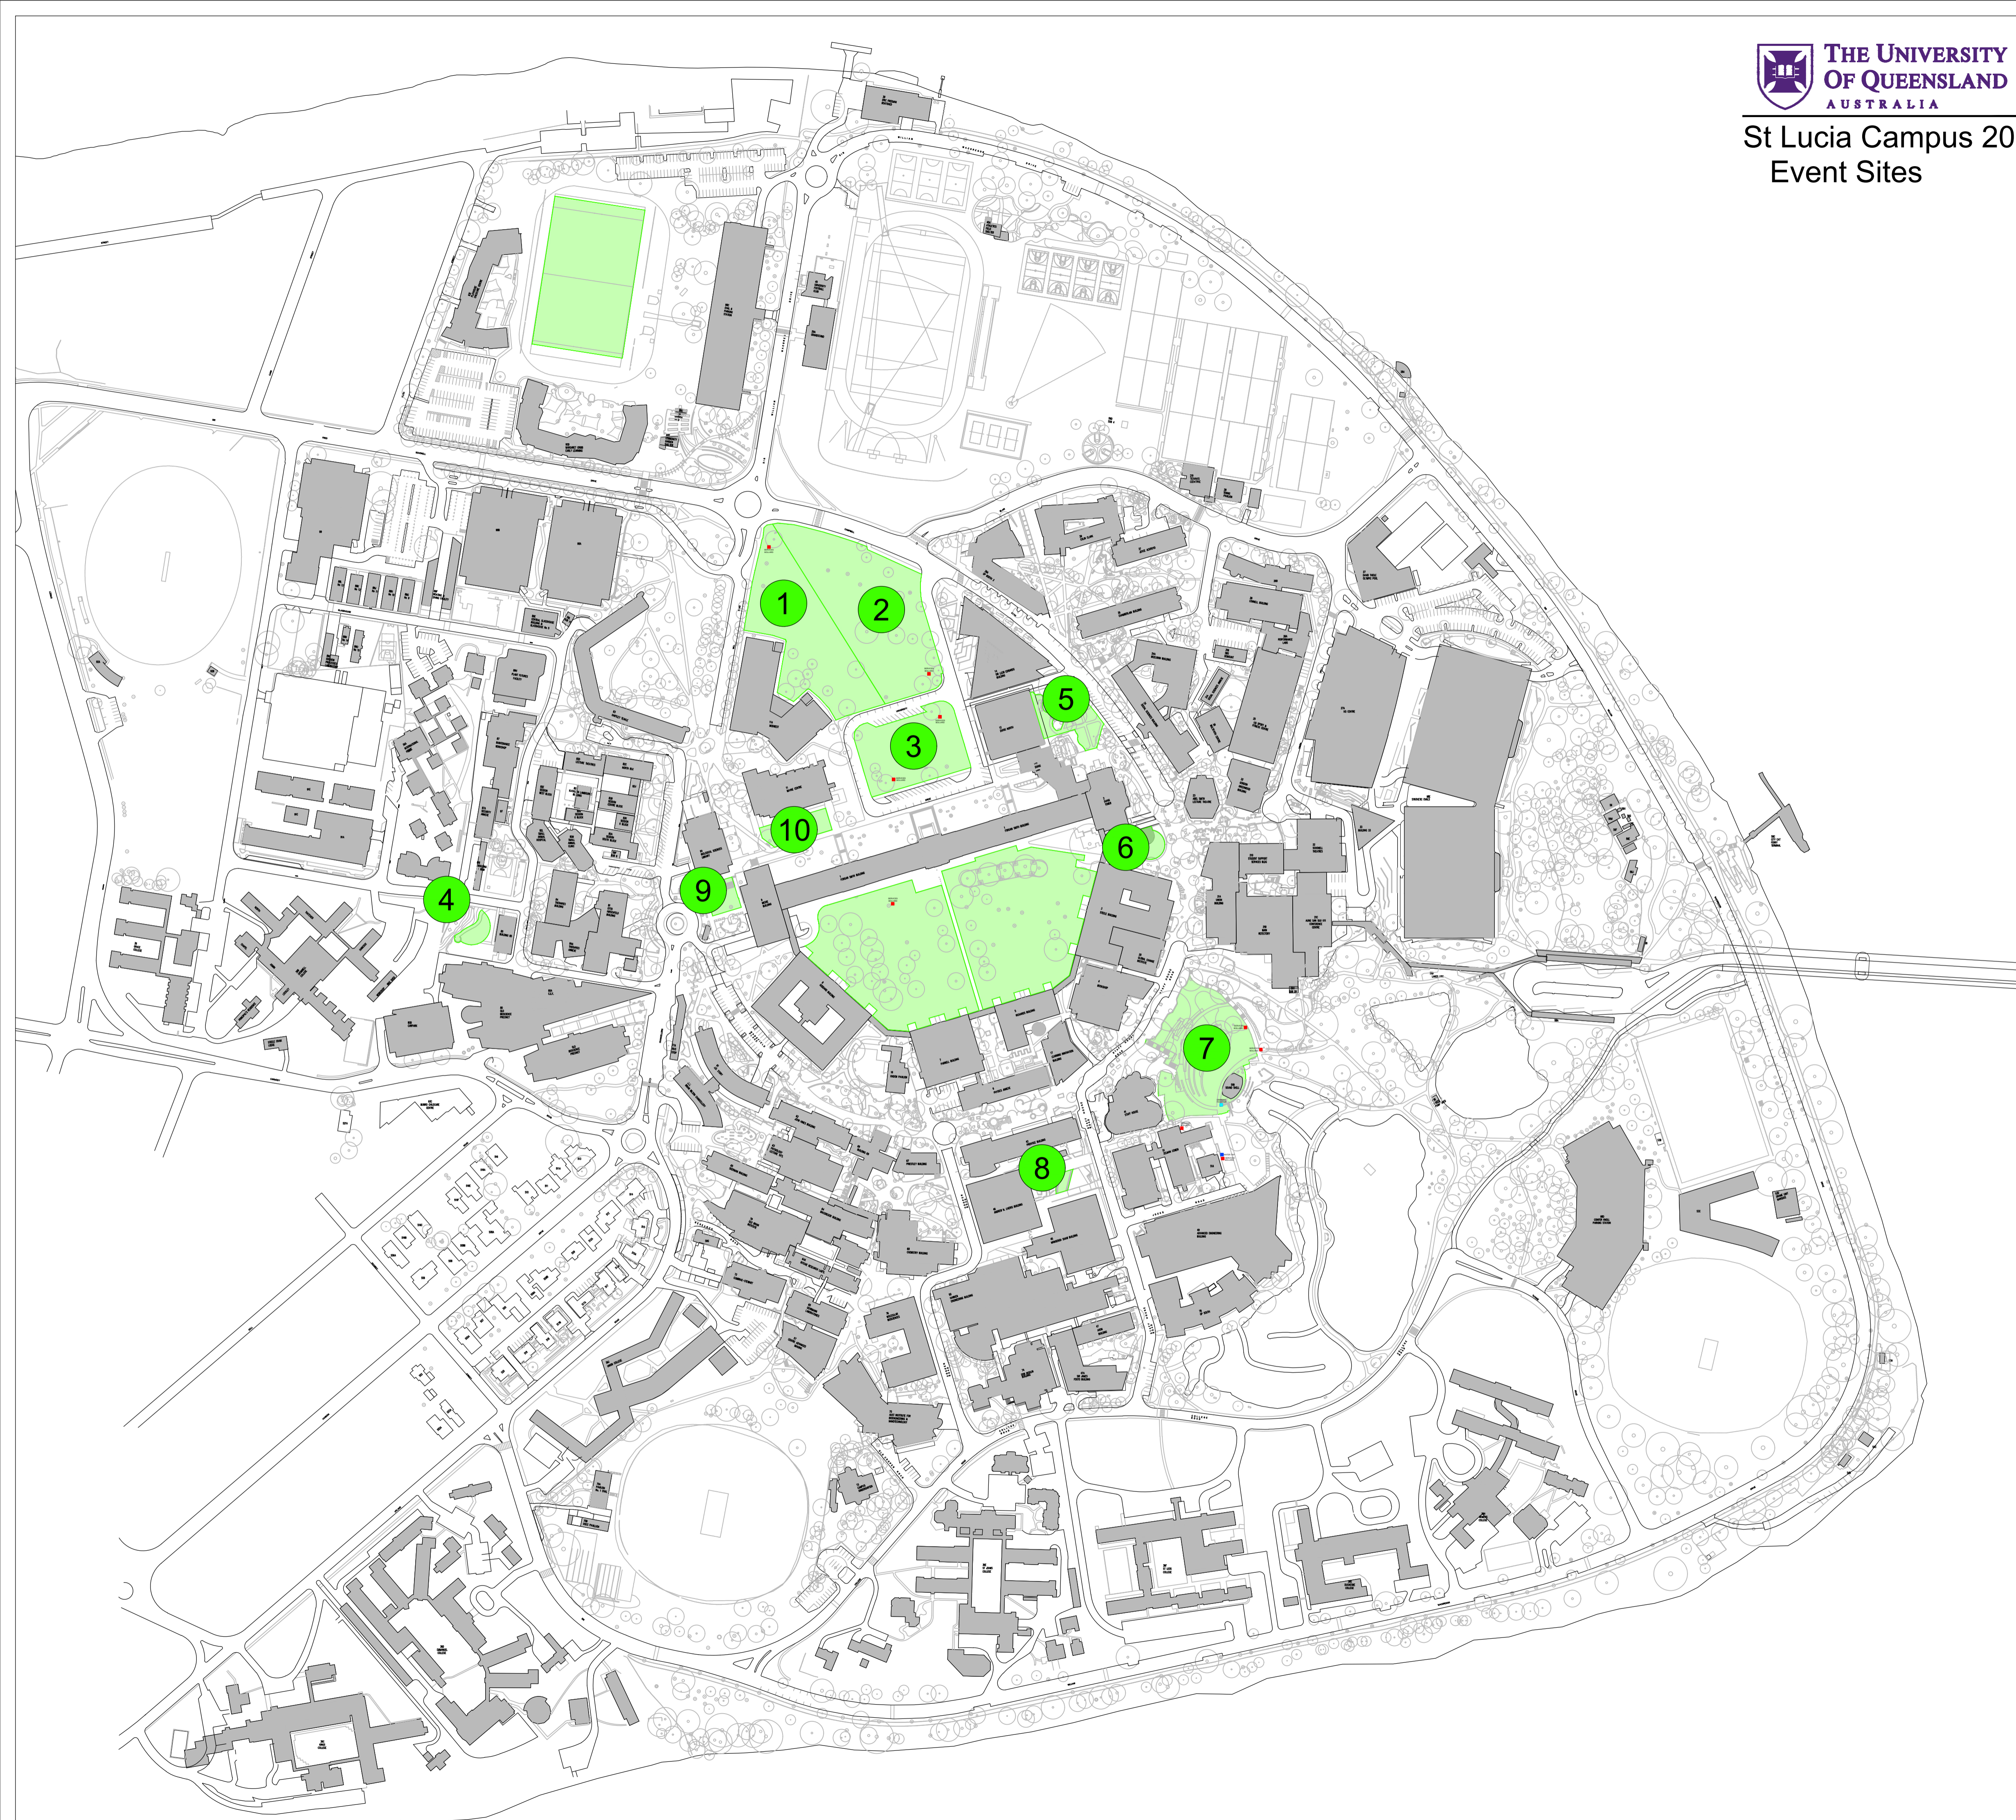

St Lucia Campus 2024 Event Sites

1

Outdoor Event Site 1
Forgan Smith West
Lower Lawn

2

Outdoor Event Site 2
Forgan Smith East
Lower Lawn

3

Outdoor Event Site 3
Forgan Smith Upper Lawn

4

Outdoor Event Site 4
Printery Gardens

5

Outdoor Event Site 5
Duhig North Lawn

6

Outdoor Event Site 6
The Grassy Knoll

7

Outdoor Event Site 7
Dr Mary Mahoney AO
Amphitheatre

8

Outdoor Event Site 8
Andrew N. Liveris Lawn

9

Outdoor Event Site 9
Michie Forecourt Lawn

10

Outdoor Event Site 10
UQ Art Museum Lawn

**St Lucia Campus 2024
Event Sites**

Outdoor Event Site 1
FORGAN SMITH WEST LOWER LAWN

1:600 @ A3 / 1:1200 @ A4

**St Lucia Campus 2024
Event Sites**

Outdoor Event Site 2
FORGAN SMITH EAST LOWER LAWN
1:600 @ A3 / 1:1200 @ A4

St Lucia Campus 2024
Event Sites
Outdoor Event Site 3
FORGAN SMITH UPPER LAWN
1:500 @ A3 / 1:1000 @ A4