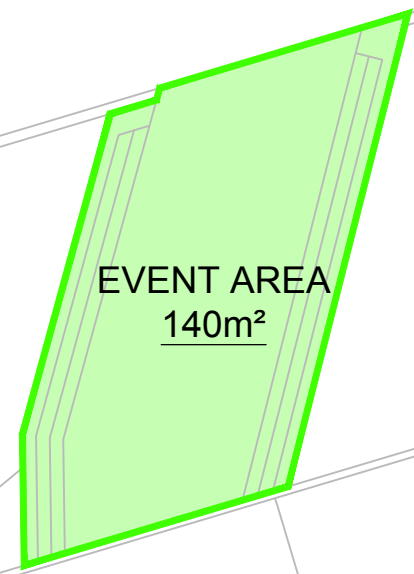

St Lucia Campus 2024
Event Sites

Outdoor Event Site 4
PRINTERY GARDENS

1:250 @ A3 / 1:500 @ A4

12
DUHIG NORTH

12A
DUHIG
LINK

EVENT AREA
1170m²

St Lucia Campus 2024
Event Sites

Outdoor Event Site 5
DUHIG NORTH LAWN

1:500 @ A3 / 1:1000 @ A4

42
PRENTICE BUILDING

46
ANDREW N. LIVERIS BUILDING

EVENT AREA
140m²

St Lucia Campus 2024
Event Sites

Outdoor Event Site 8
ANDREW N. LIVERIS LAWN

1:250 @ A3 / 1:500 @ A4

St Lucia Campus 2024
Event Sites