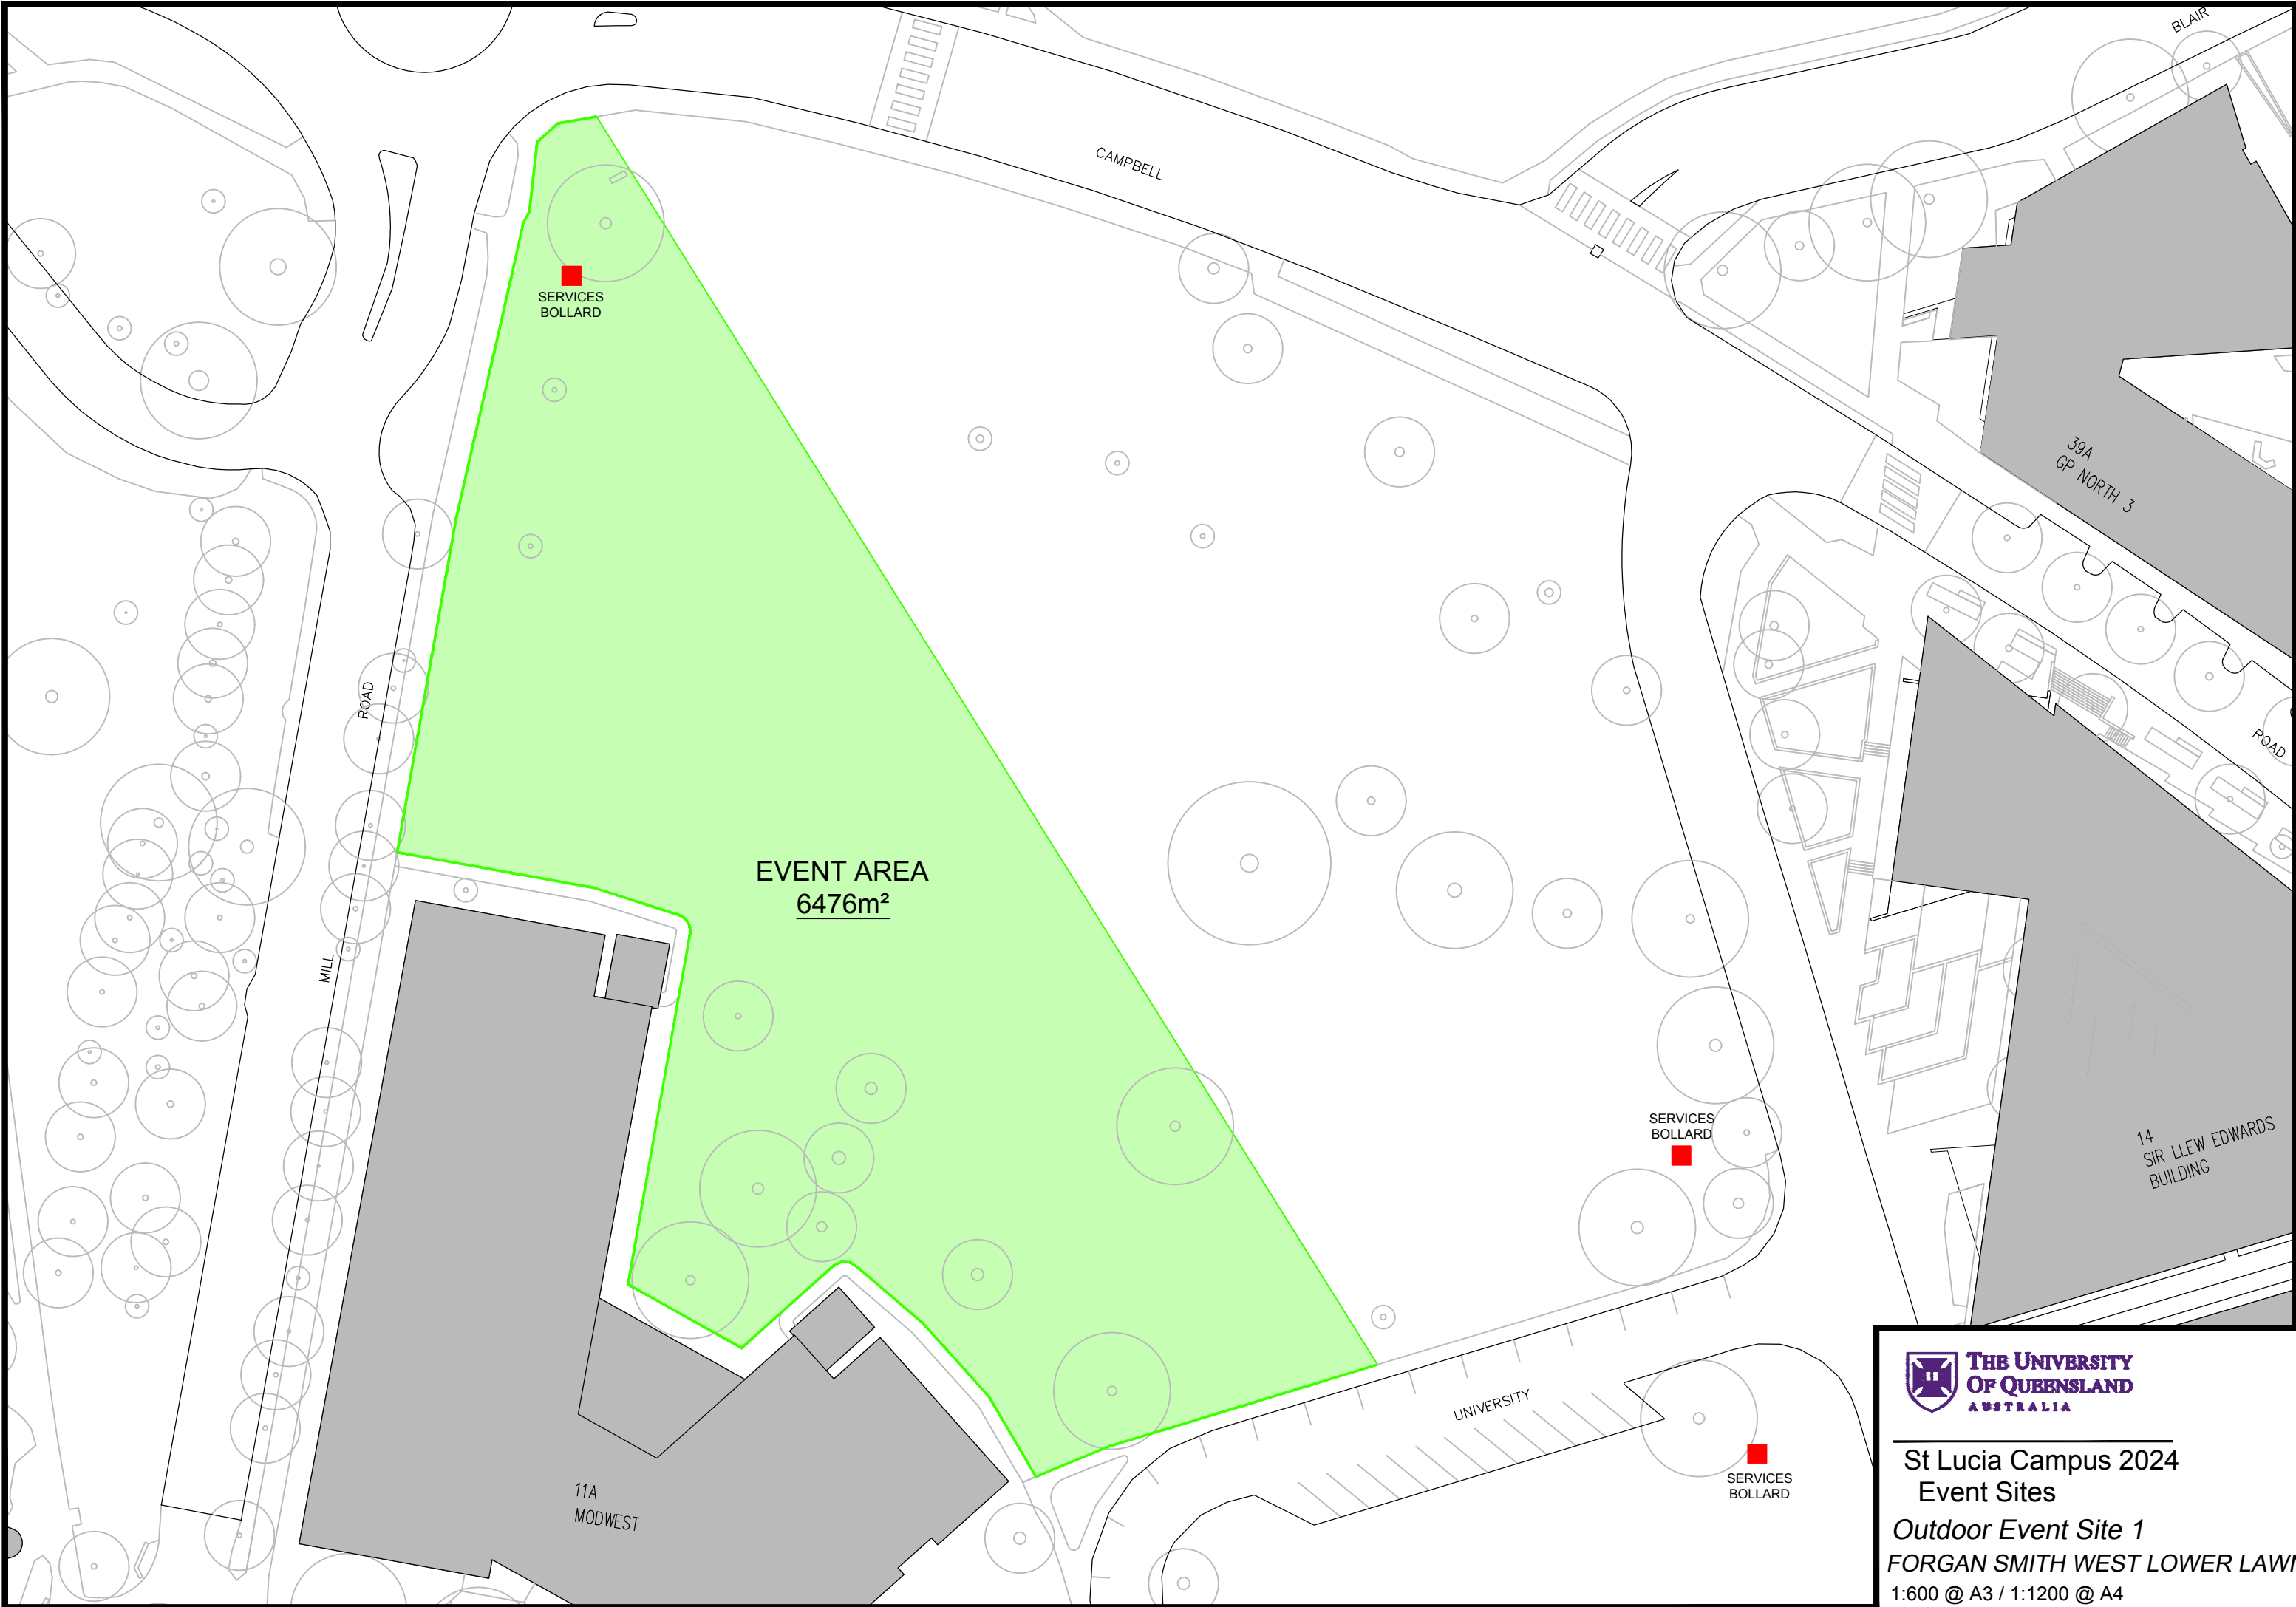

St Lucia Campus 2024 Event Sites

1

Outdoor Event Site 1
Forgan Smith West
Lower Lawn

2

Outdoor Event Site 2
Forgan Smith East
Lower Lawn

3

Outdoor Event Site 3
Forgan Smith Upper Lawn

4

Outdoor Event Site 4
Printery Gardens

5

Outdoor Event Site 5
Duhig North Lawn

6

Outdoor Event Site 6
The Grassy Knoll

7

Outdoor Event Site 7
Dr Mary Mahoney AO
Amphitheatre

8

Outdoor Event Site 8
Andrew N. Liveris Lawn

9

Outdoor Event Site 9
Michie Forecourt Lawn

10

Outdoor Event Site 10
UQ Art Museum Lawn

**St Lucia Campus 2024
Event Sites**

Outdoor Event Site 1
FORGAN SMITH WEST LOWER LAWN

1:600 @ A3 / 1:1200 @ A4

**St Lucia Campus 2024
Event Sites**

Outdoor Event Site 2
FORGAN SMITH EAST LOWER LAWN
1:600 @ A3 / 1:1200 @ A4

St Lucia Campus 2024
Event Sites
Outdoor Event Site 3
FORGAN SMITH UPPER LAWN
1:500 @ A3 / 1:1000 @ A4