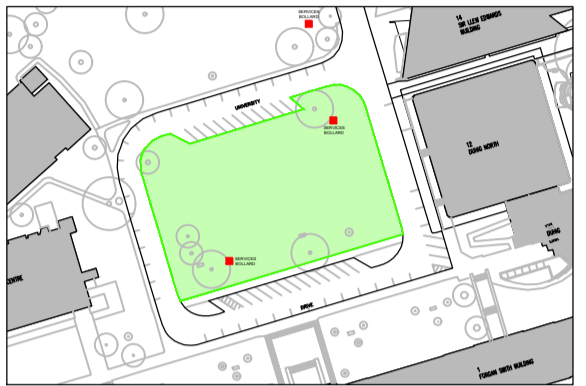

St Lucia Campus 2024 Event Sites

1

Outdoor Event Site 1
Forgan Smith West
Lower Lawn

2

Outdoor Event Site 2
Forgan Smith East
Lower Lawn

3

Outdoor Event Site 3
Forgan Smith Upper Lawn

4

Outdoor Event Site 4
Printery Gardens

5

Outdoor Event Site 5
Duhig North Lawn

6

Outdoor Event Site 6
The Grassy Knoll

7

Outdoor Event Site 7
Dr Mary Mahoney AO
Amphitheatre

8

1:600 @ A3 / 1:1200 @ A4

**St Lucia Campus 2024
Event Sites**

Outdoor Event Site 2
FORGAN SMITH EAST LOWER LAWN
1:600 @ A3 / 1:1200 @ A4

St Lucia Campus 2024
Event Sites
Outdoor Event Site 3
FORGAN SMITH UPPER LAWN
1:500 @ A3 / 1:1000 @ A4