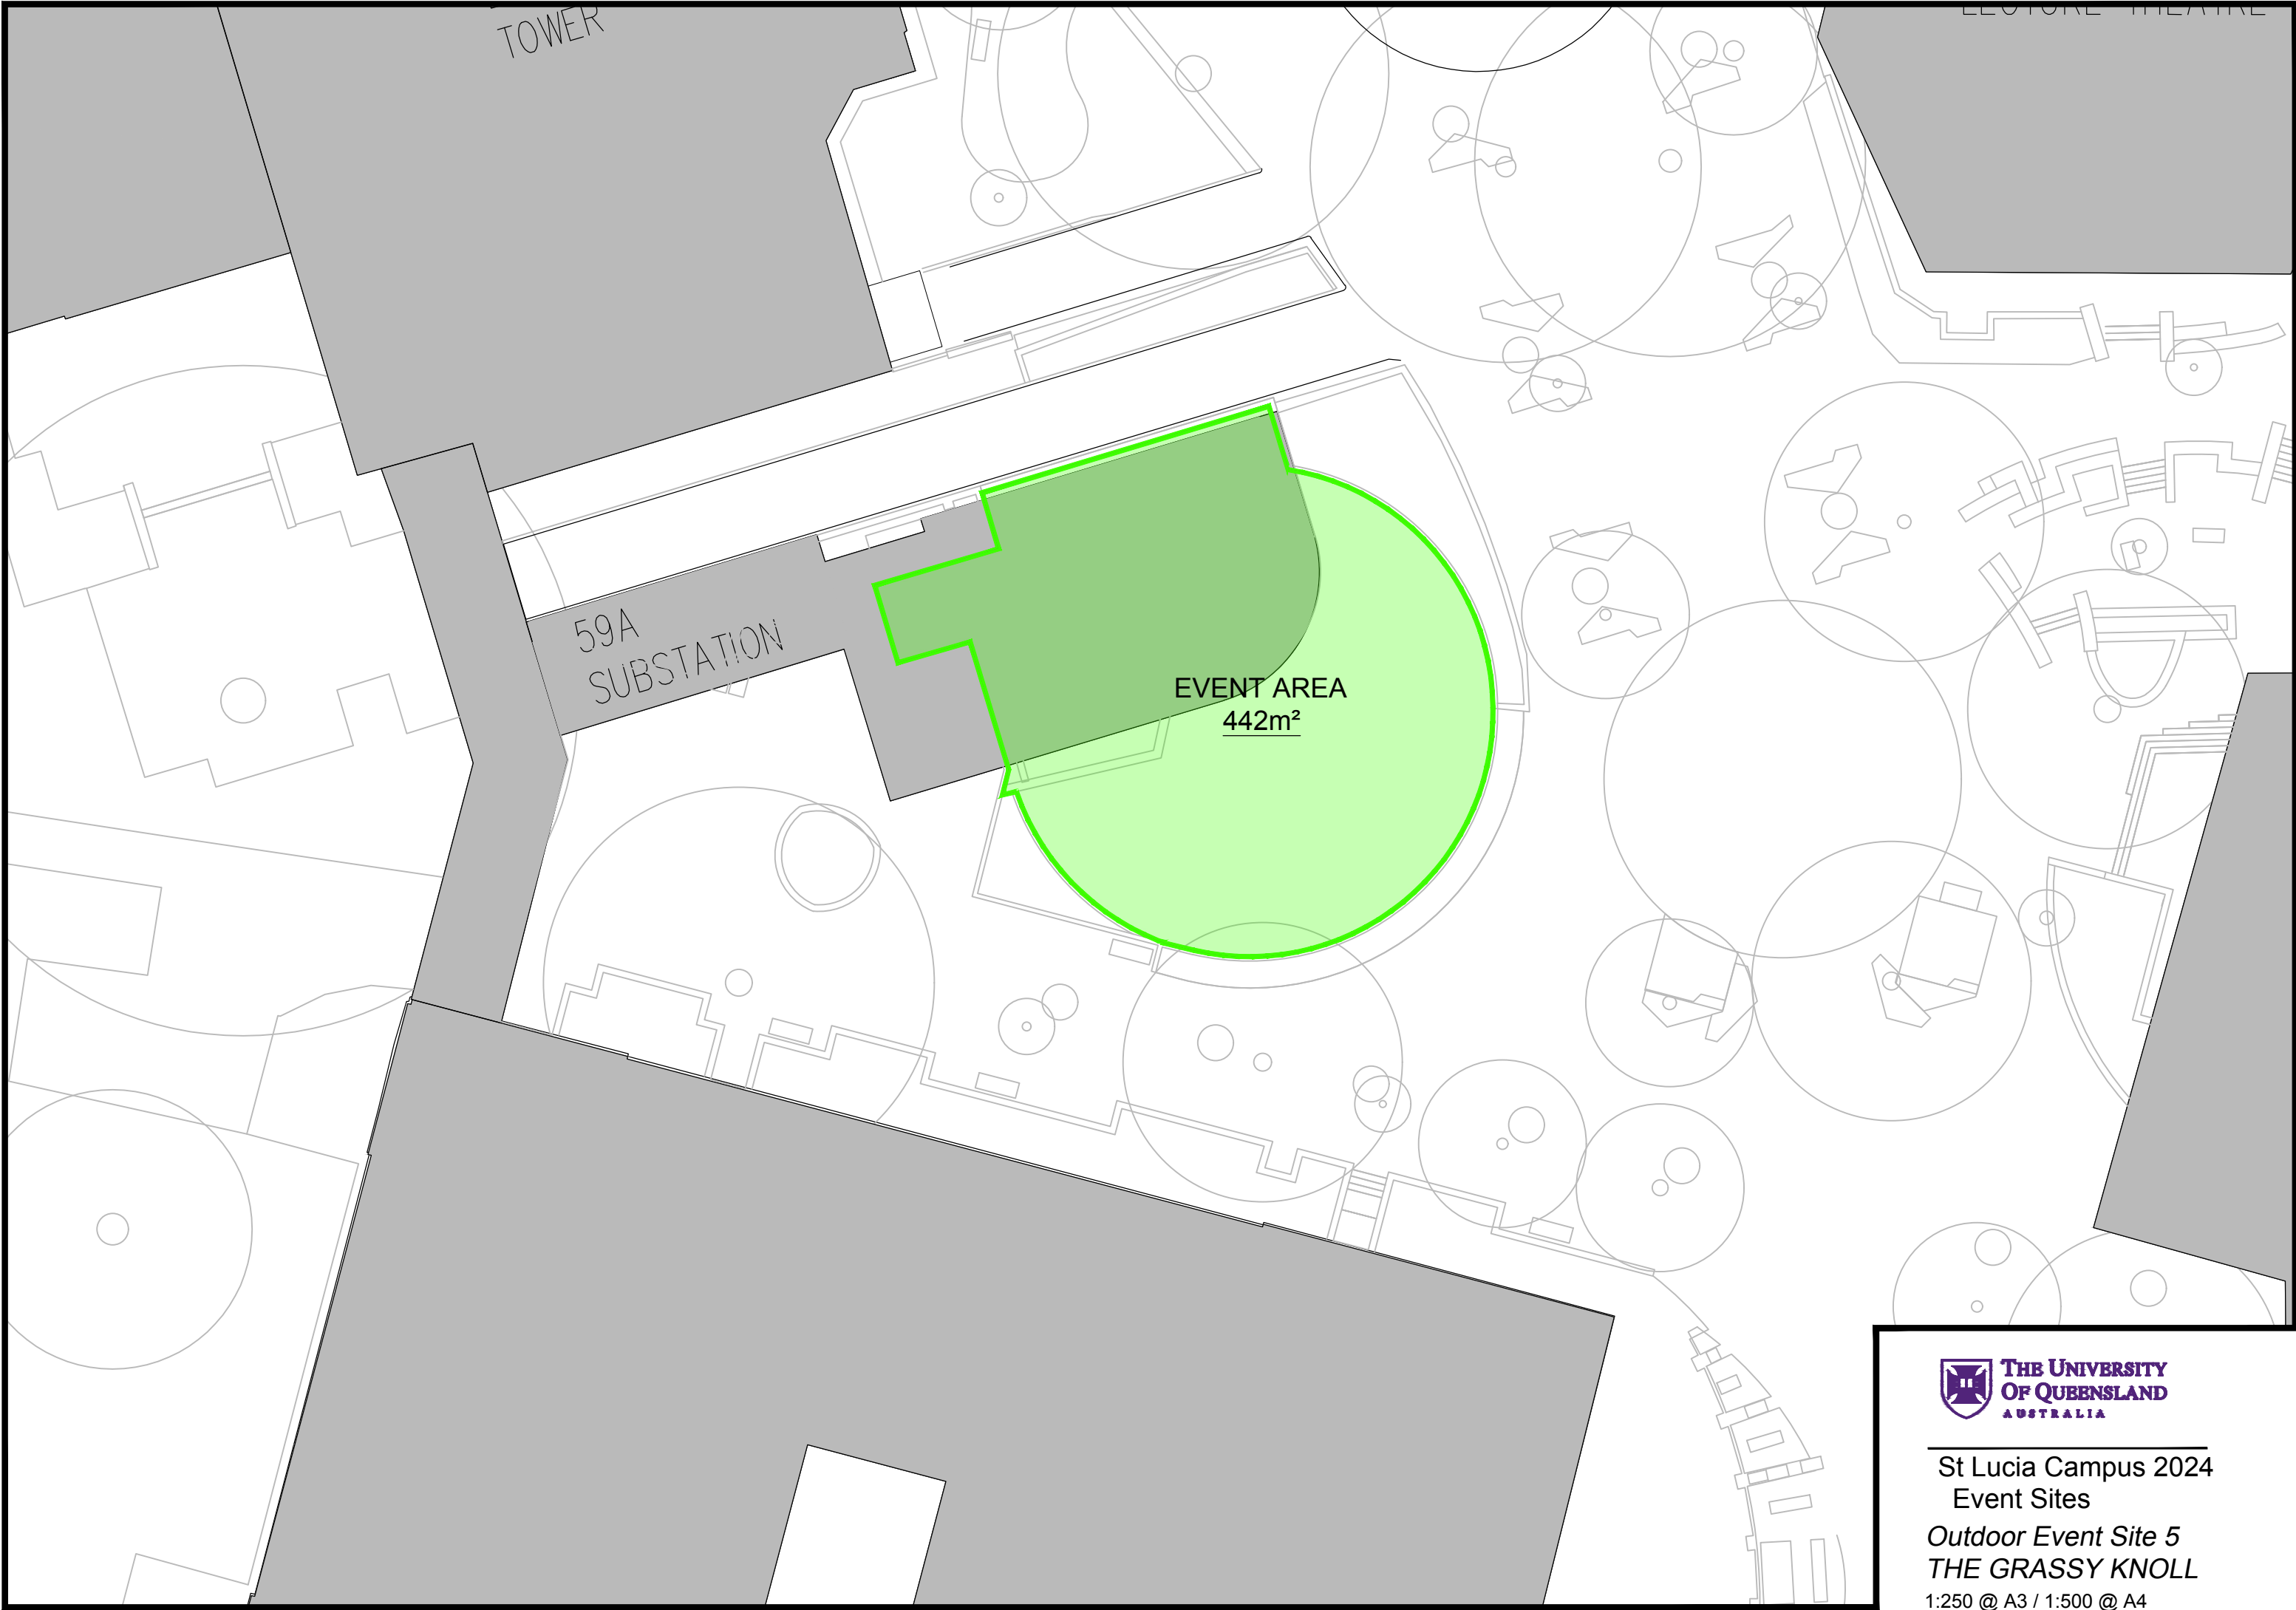

St Lucia Campus 2024
Event Sites

Outdoor Event Site 5
THE GRASSY KNOLL

1:250 @ A3 / 1:500 @ A4