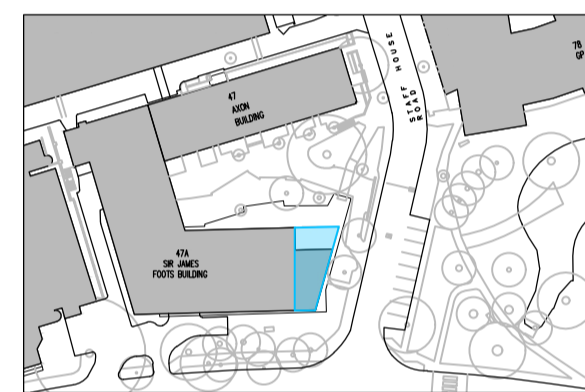

St Lucia Campus 2024
BBQ Sites

A

BBQ Site A
Playground

B

BBQ Site B
Community Garden

C

BBQ Site C
Residents Green

D

BBQ Site D
Mansfield Place

E

BBQ Site E
Sir James Foots

St Lucia Campus 2024
Event Sites

**BBQ SITE A
PLAYGROUND**

1:250 @ A3 / 1:500 @ A4

82L
SMALL
ANIMAL
HOSPITAL

85B
BUILDING
0085B

BBQ AREA
1057m²

HOOD STREET

St Lucia Campus 2024
Event Sites

BBQ SITE C
RESIDENTS GREEN

1:250 @ A3 / 1:500 @ A4

16
RADON PAVILION

BBQ AREA
504m²

62
JOHN HINES BUILDING

St Lucia Campus 2024
Event Sites

BBQ SITE D
MANSFIELD PLACE

1:250 @ A3 / 1:500 @ A4

47
AXON
BUILDING

47A
SIR JAMES
FOOTS BUILDING

BBQ AREA
132m²

HOUSE
STAFF
STOAD
ROAD

St Lucia Campus 2024
Event Sites