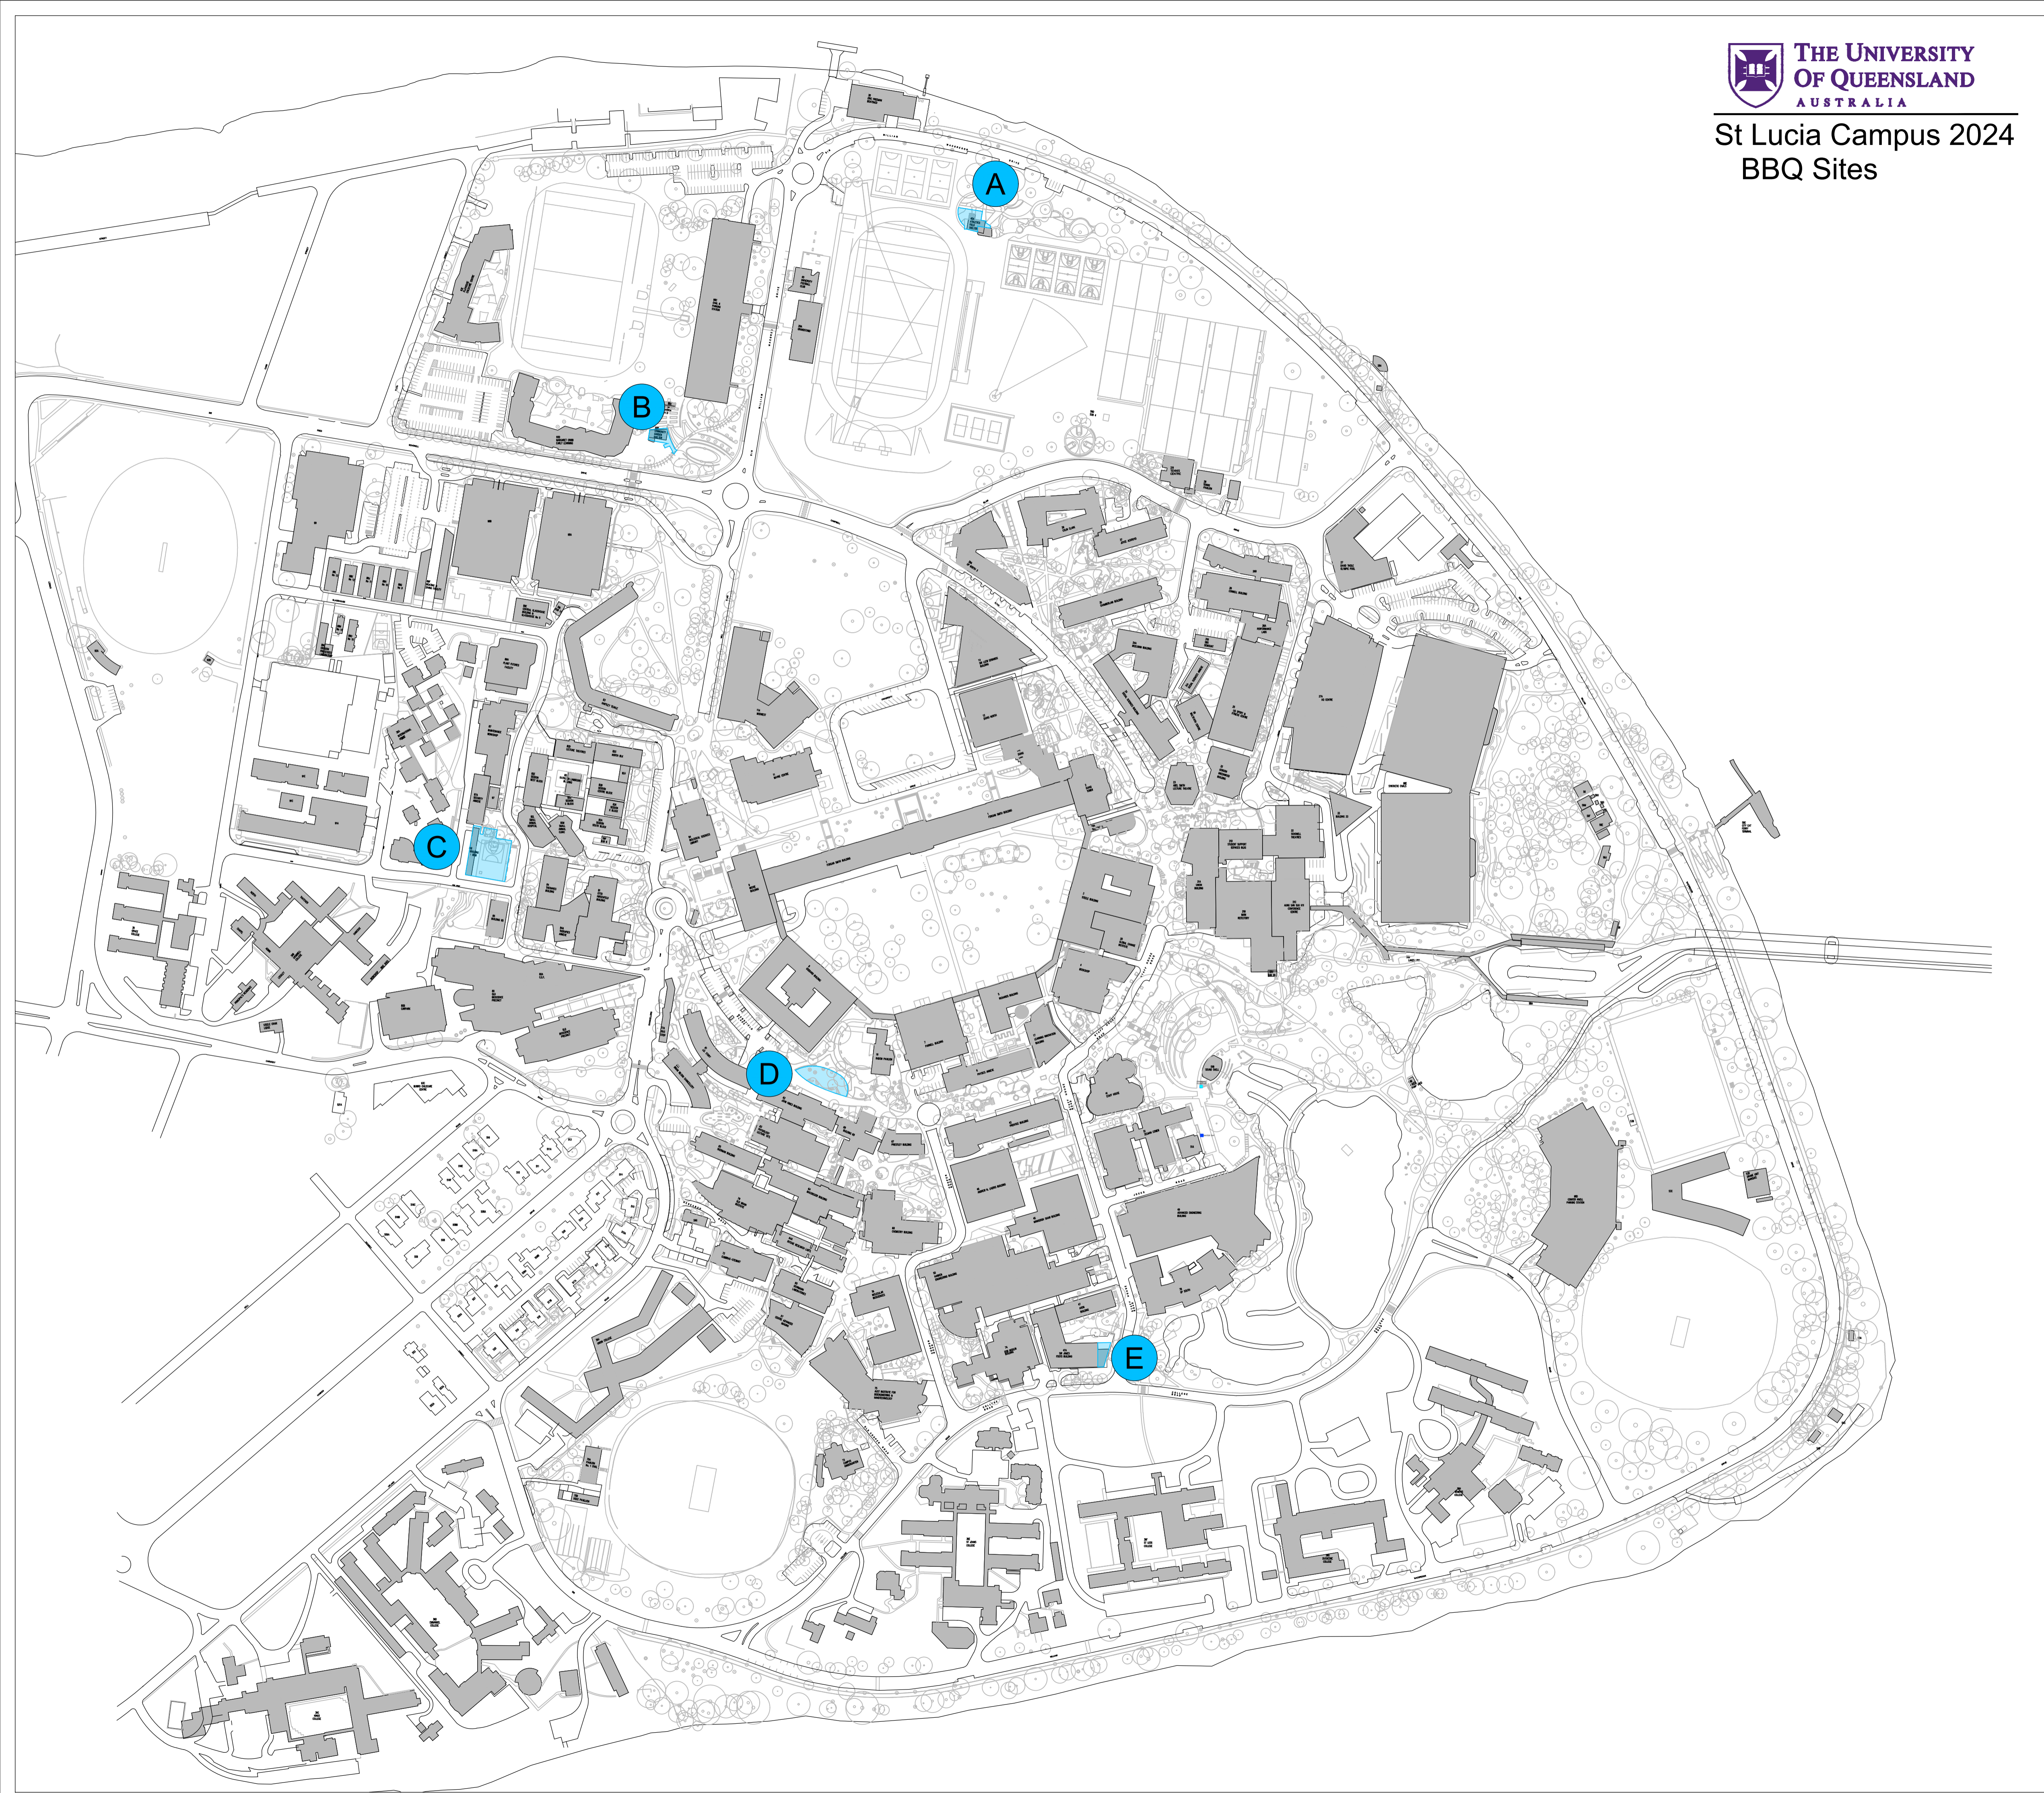

St Lucia Campus 2024
BBQ Sites

A

BBQ Site A
Playground

B

BBQ Site B
Community Garden

C

BBQ Site C
Residents Green

D

BBQ Site D
Mansfield Place

E

BBQ Site E
Sir James Foots