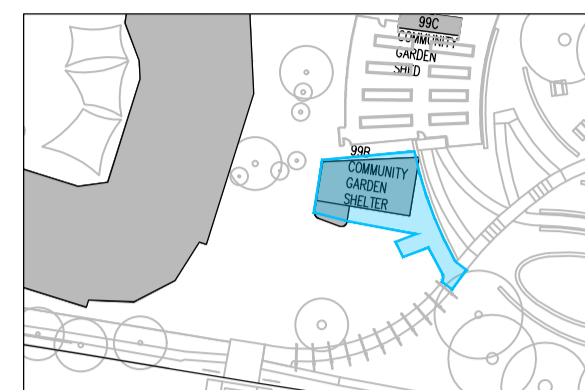

St Lucia Campus 2024
BBQ Sites

A

BBQ Site A
Playground

B

BBQ Site B
Community Garden

C

BBQ Site C
Residents Green

D

BBQ Site D
Mansfield Place

E

BBQ Site E
Sir James Foots

St Lucia Campus 2024
Event Sites

**BBQ SITE A
PLAYGROUND**

1:250 @ A3 / 1:500 @ A4

82L
SMALL
ANIMAL
HOSPITAL

85B
BUILDING
0085B

BBQ AREA
1057m²

HOOD STREET

St Lucia Campus 2024
Event Sites

BBQ SITE C
RESIDENTS GREEN

1:250 @ A3 / 1:500 @ A4

16
RADON PAVILION

BBQ AREA
504m²

62
JOHN HINES BUILDING

BBQ SITE E
SIR JAMES FOOTS

1:250 @ A3 / 1:500 @ A4