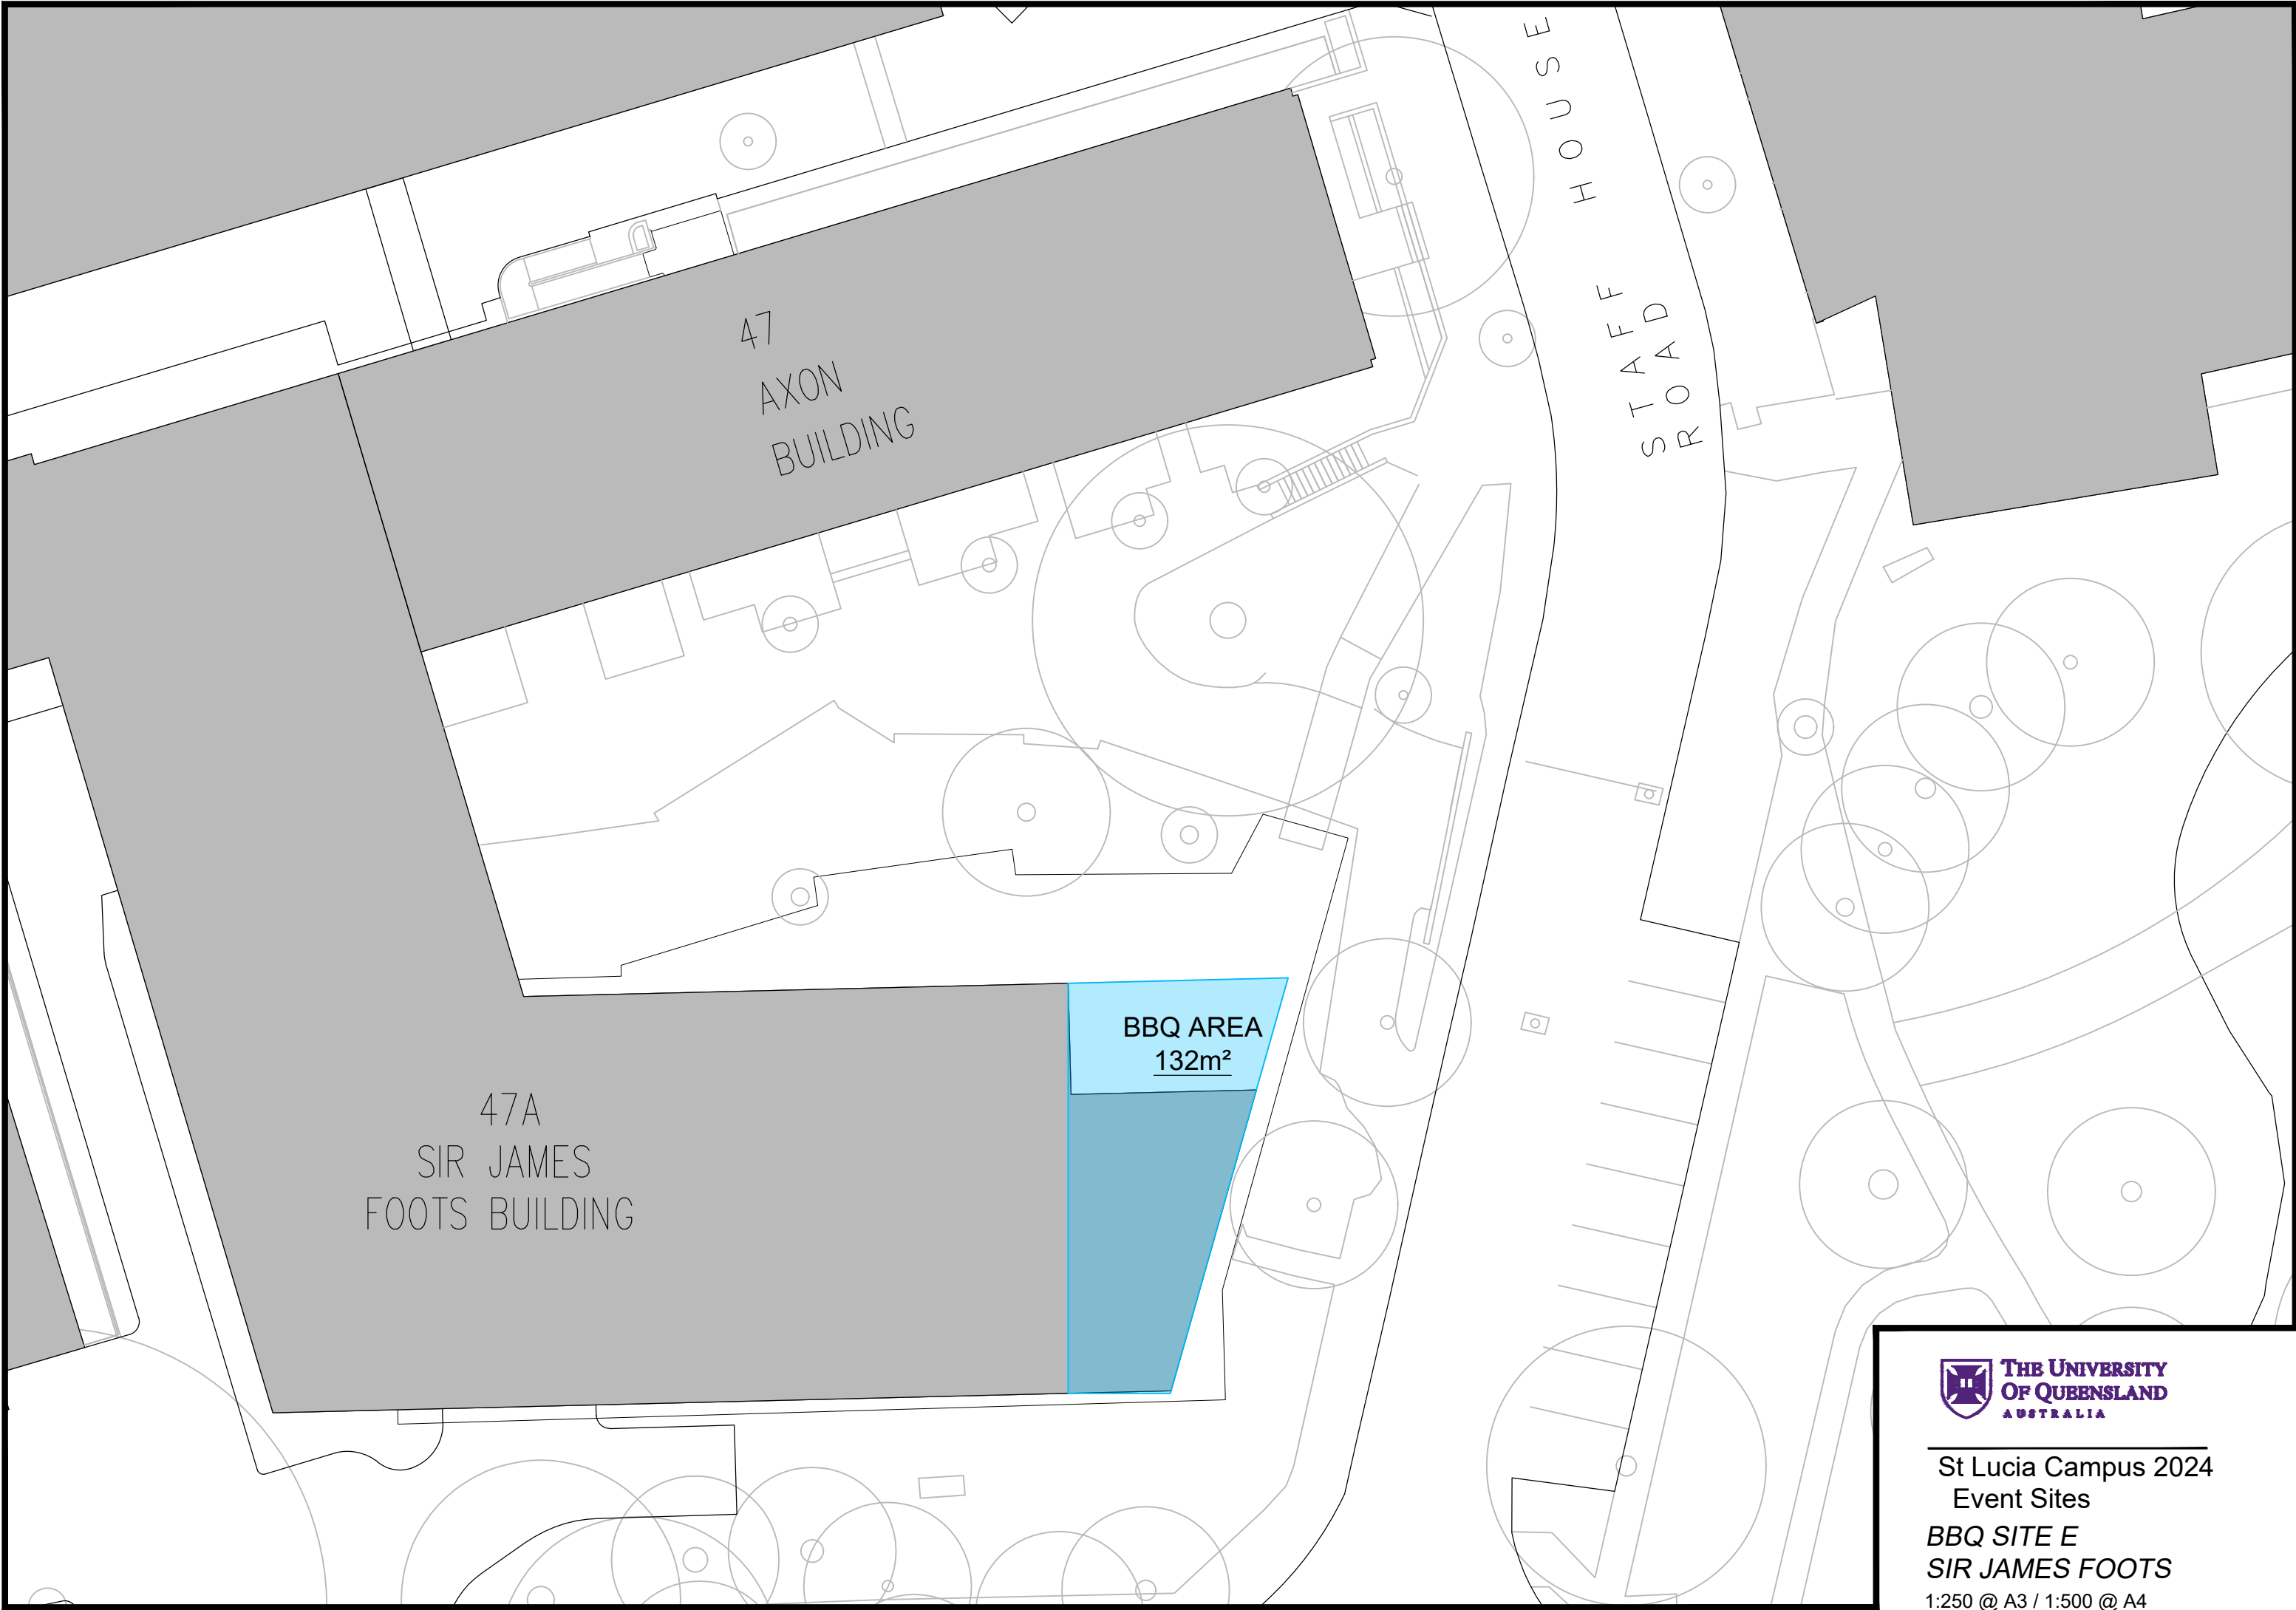

BBQ Site D
Mansfield Place

E

BBQ Site E
Sir James Foots

St Lucia Campus 2024
Event Sites

**BBQ SITE A
PLAYGROUND**

1:250 @ A3 / 1:500 @ A4

82L
SMALL
ANIMAL
HOSPITAL

85B
BUILDING
0085B

BBQ AREA
1057m²

HOOD STREET

St Lucia Campus 2024
Event Sites

BBQ SITE C
RESIDENTS GREEN

1:250 @ A3 / 1:500 @ A4

16
RADON PAVILION

BBQ AREA
504m²

62
JOHN HINES BUILDING

St Lucia Campus 2024
Event Sites

BBQ SITE D
MANSFIELD PLACE

1:250 @ A3 / 1:500 @ A4

47
AXON
BUILDING

47A
SIR JAMES
FOOTS BUILDING

BBQ AREA
132m²

HOUSE
STAFF
STOAD
ROAD

St Lucia Campus 2024
Event Sites

BBQ SITE E
SIR JAMES FOOTS

1:250 @ A3 / 1:500 @ A4