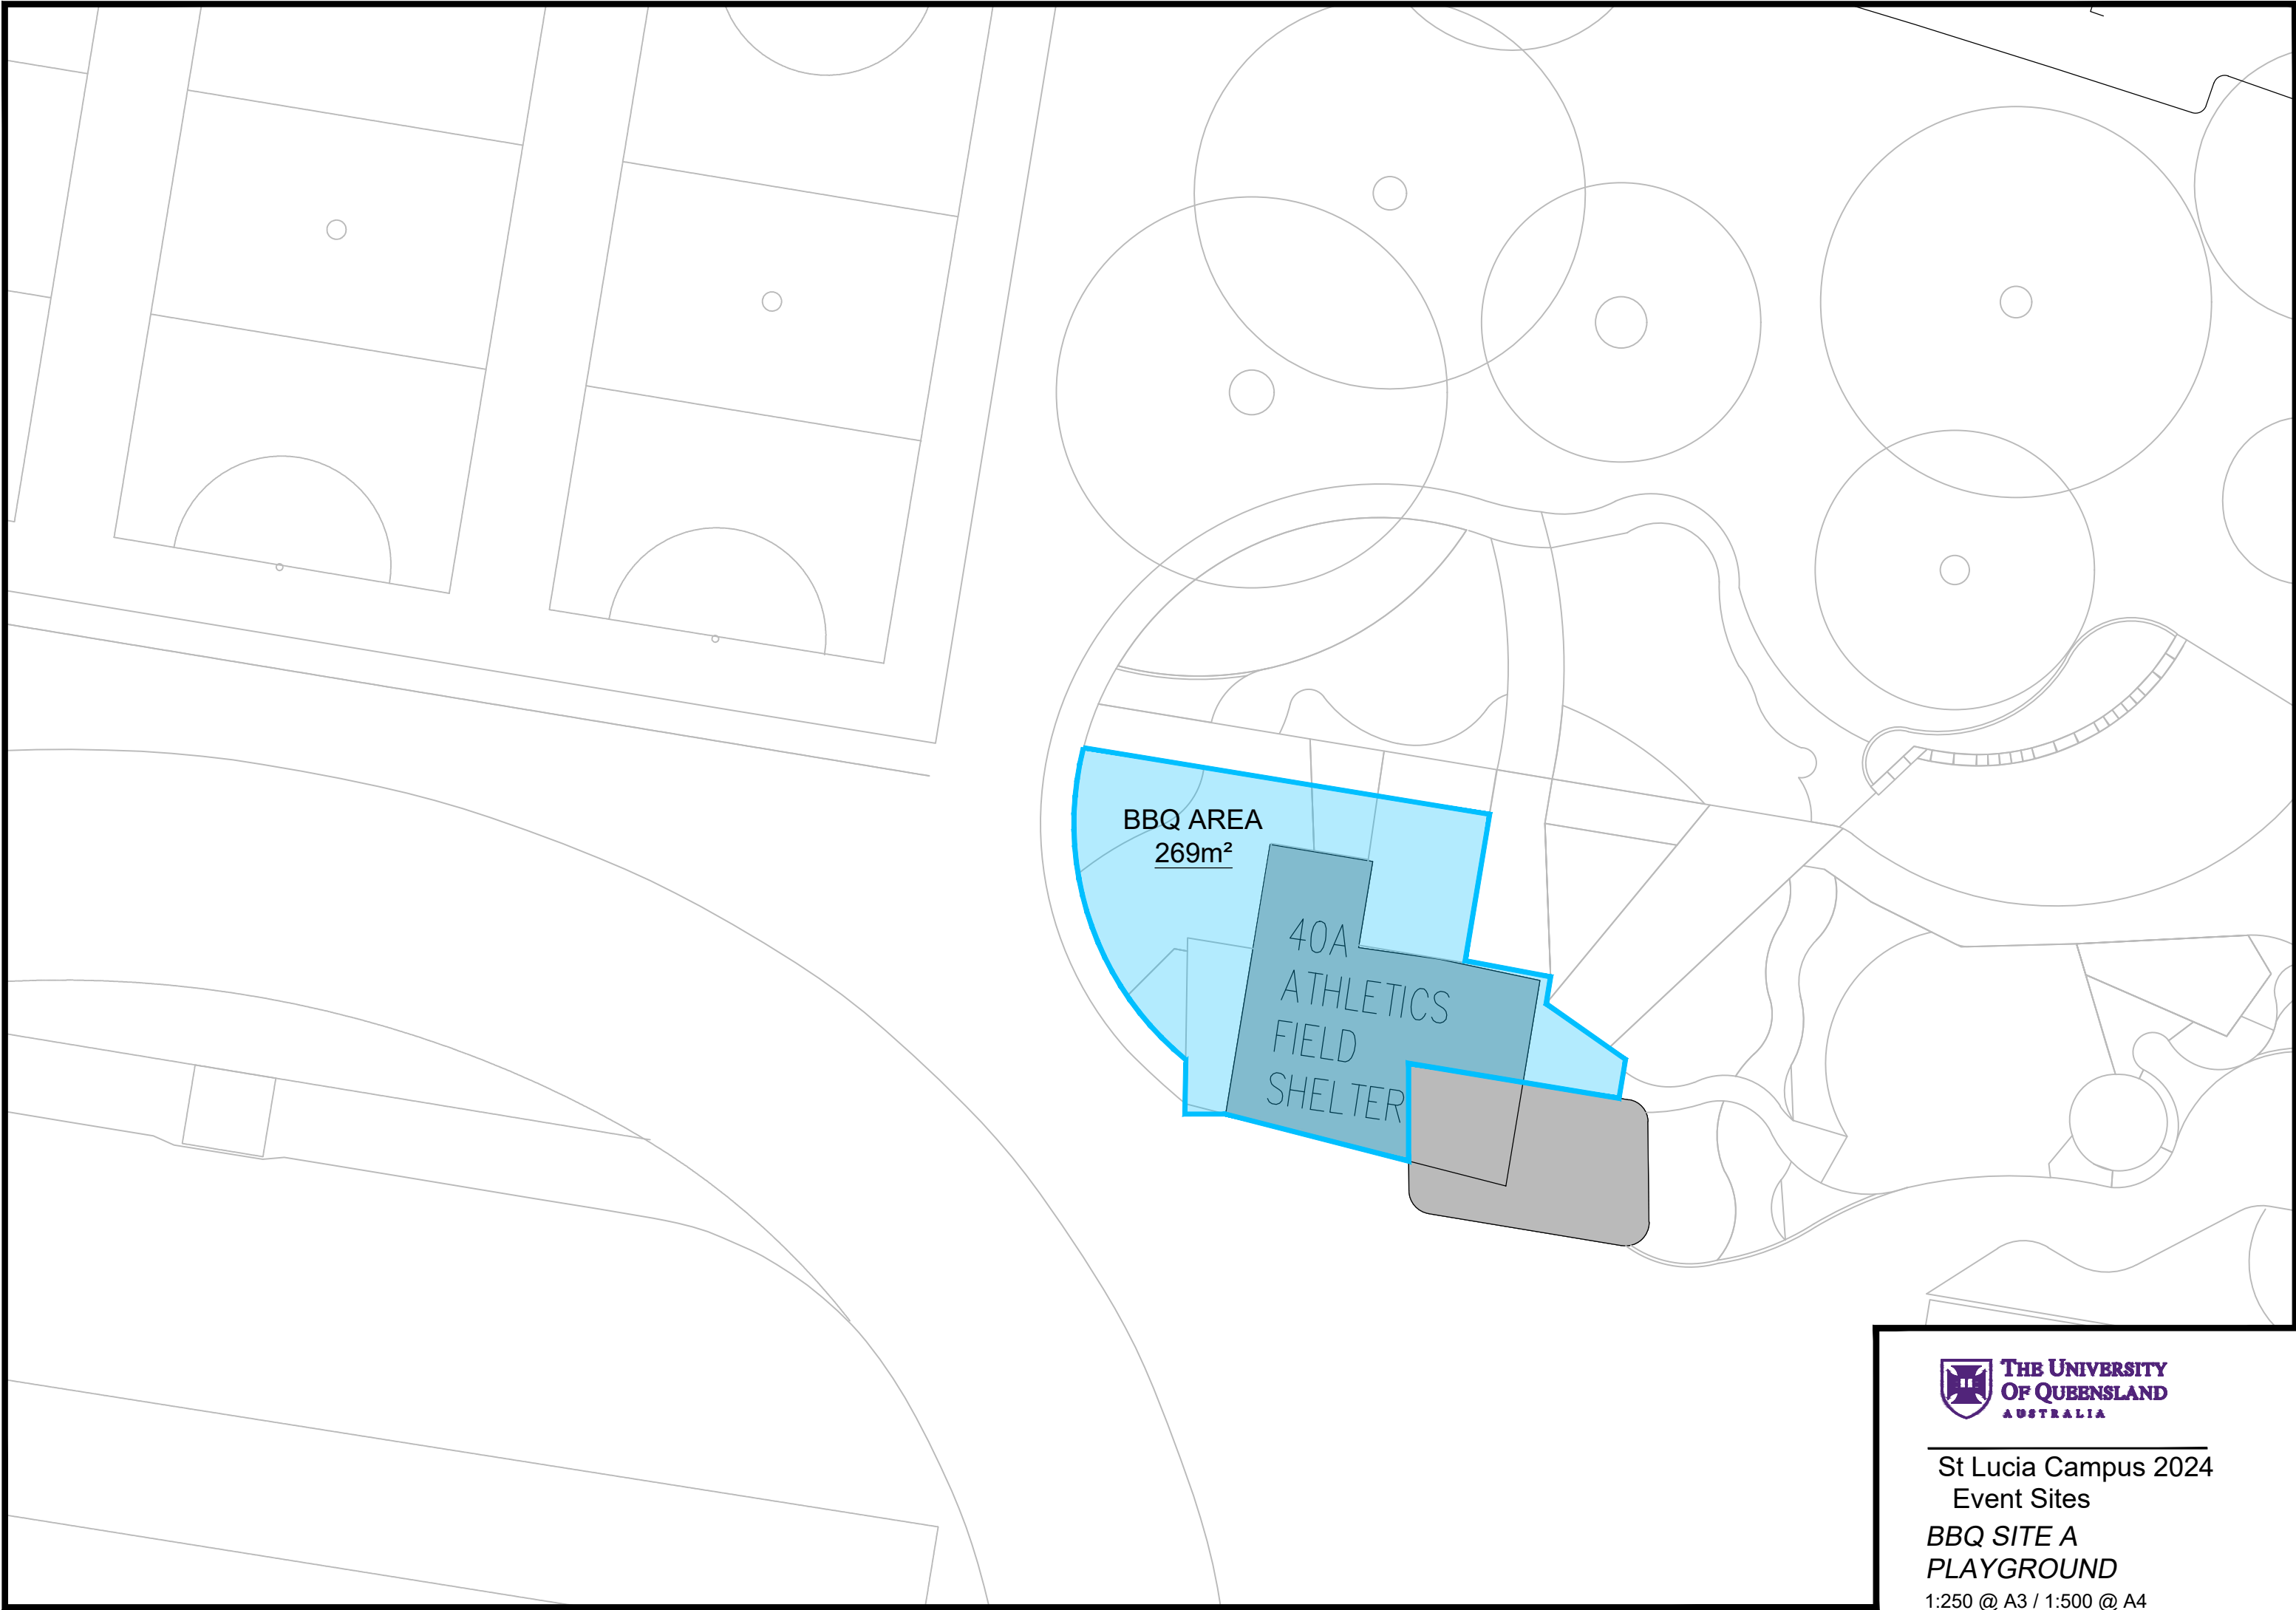

St Lucia Campus 2024
BBQ Sites

A

BBQ Site A
Playground

B

BBQ Site B
Community Garden

C

BBQ Site C
Residents Green

D

BBQ Site D
Mansfield Place

E

BBQ Site E
Sir James Foots

St Lucia Campus 2024
Event Sites

**BBQ SITE A
PLAYGROUND**

1:250 @ A3 / 1:500 @ A4

82L
SMALL
ANIMAL
HOSPITAL

85B
BUILDING
0085B

St Lucia Campus 2024
Event Sites

BBQ SITE D
MANSFIELD PLACE

1:250 @ A3 / 1:500 @ A4

47
AXON
BUILDING

47A
SIR JAMES
FOOTS BUILDING

BBQ AREA
132m²

HOUSE
STAFF
STOAD
ROAD

St Lucia Campus 2024
Event Sites

BBQ SITE E
SIR JAMES FOOTS

1:250 @ A3 / 1:500 @ A4