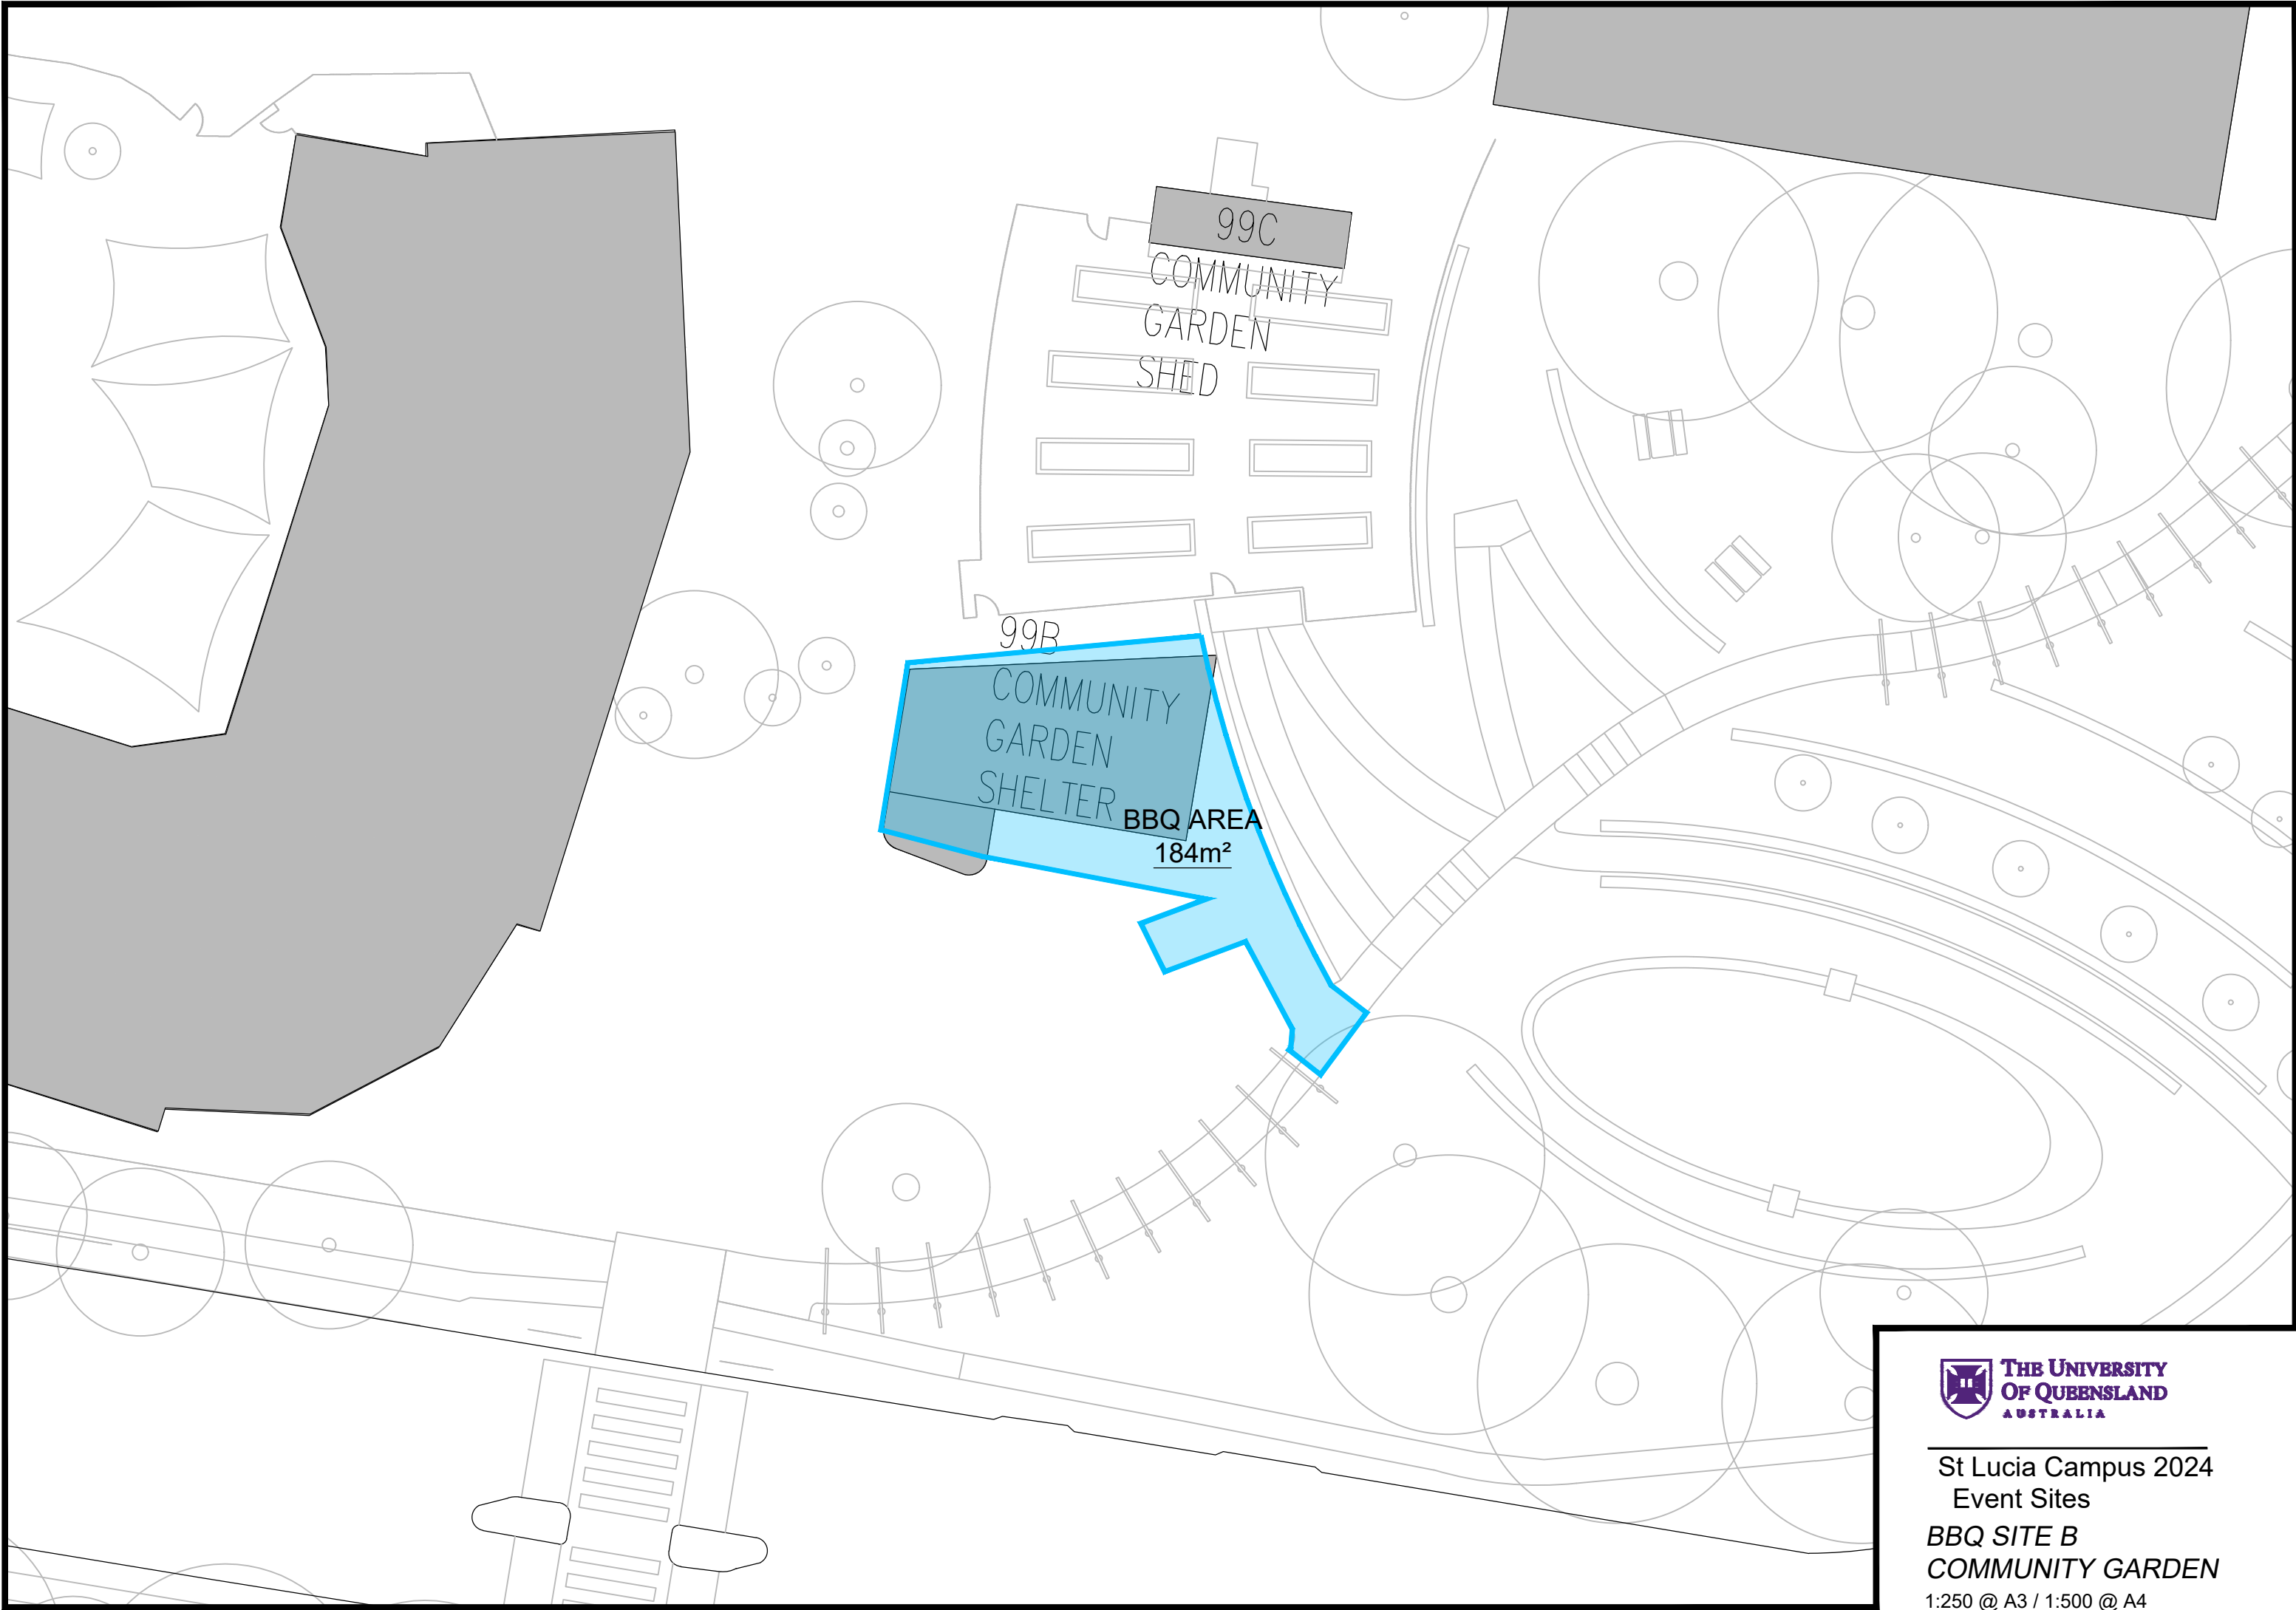

BBQ Site D
Mansfield Place

E

BBQ Site E
Sir James Foots

St Lucia Campus 2024
Event Sites

**BBQ SITE A
PLAYGROUND**

1:250 @ A3 / 1:500 @ A4

82L
SMALL
ANIMAL
HOSPITAL

85B
BUILDING
0085B

BBQ AREA
1057m²

HOOD STREET

St Lucia Campus 2024
Event Sites

BBQ SITE C
RESIDENTS GREEN

1:250 @ A3 / 1:500 @ A4

16
RADON PAVILION

BBQ AREA
504m²

62
JOHN HINES BUILDING

St Lucia Campus 2024
Event Sites

BBQ SITE D
MANSFIELD PLACE

1:250 @ A3 / 1:500 @ A4

47
AXON
BUILDING

47A
SIR JAMES
FOOTS BUILDING

BBQ AREA
132m²

HOUSE
STAFF
STOAD
ROAD

St Lucia Campus 2024
Event Sites

BBQ SITE E
SIR JAMES FOOTS

1:250 @ A3 / 1:500 @ A4