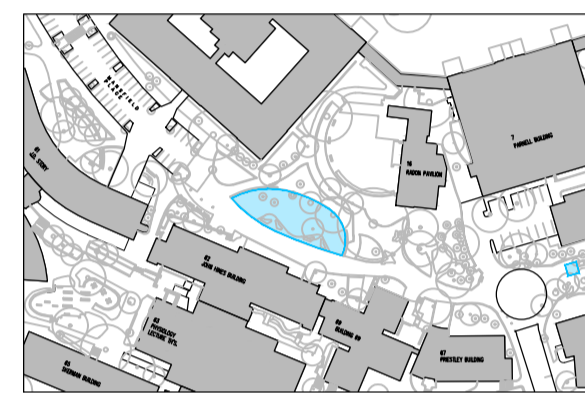

St Lucia Campus 2024
BBQ Sites

A

BBQ Site A
Playground

B

BBQ Site B
Community Garden

C

BBQ Site C
Residents Green

D

BBQ Site D
Mansfield Place

E

BBQ Site E
Sir James Foots

St Lucia Campus 2024
Event Sites

**BBQ SITE A
PLAYGROUND**

1:250 @ A3 / 1:500 @ A4

82L
SMALL
ANIMAL
HOSPITAL

85B
BUILDING
0085B

BBQ AREA
1057m²

HOOD STREET

St Lucia Campus 2024
Event Sites

BBQ SITE C
RESIDENTS GREEN

1:250 @ A3 / 1:500 @ A4

16
RADON PAVILION

BBQ AREA
504m²

62
JOHN HINES BUILDING

St Lucia Campus 2024
Event Sites

BBQ SITE D
MANSFIELD PLACE

1:250 @ A3 / 1:500 @ A4

47
AXON
BUILDING

47A
SIR JAMES
FOOTS BUILDING

BBQ AREA
132m²

HOUSE
STAFF
STOAD
ROAD

St Lucia Campus 2024
Event Sites