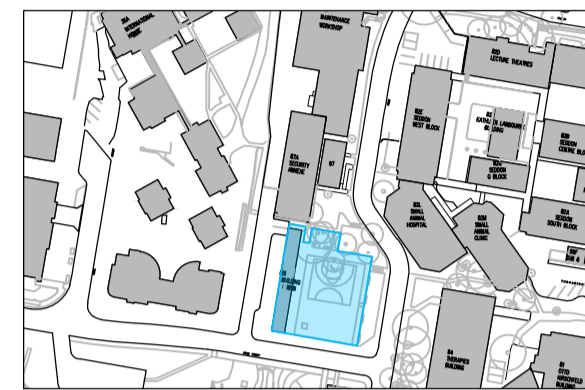

St Lucia Campus 2024
BBQ Sites

A

BBQ Site A
Playground

B

BBQ Site B
Community Garden

C

BBQ Site C
Residents Green

D

BBQ Site D
Mansfield Place

E

BBQ Site E
Sir James Foots

St Lucia Campus 2024
Event Sites

**BBQ SITE A
PLAYGROUND**

1:250 @ A3 / 1:500 @ A4

82L
SMALL
ANIMAL
HOSPITAL

85B
BUILDING
0085B

BBQ AREA
1057m²

HOOD STREET

St Lucia Campus 2024
Event Sites

BBQ SITE C
RESIDENTS GREEN

1:250 @ A3 / 1:500 @ A4

16
RADON PAVILION

BBQ AREA
504m²

62
JOHN HINES BUILDING

St Lucia Campus 2024
Event Sites

BBQ SITE D
MANSFIELD PLACE

1:250 @ A3 / 1:500 @ A4

47
AXON
BUILDING

47A
SIR JAMES
FOOTS BUILDING

BBQ AREA
132m²

HOUSE
STAFF
STOAD
ROAD

St Lucia Campus 2024
Event Sites